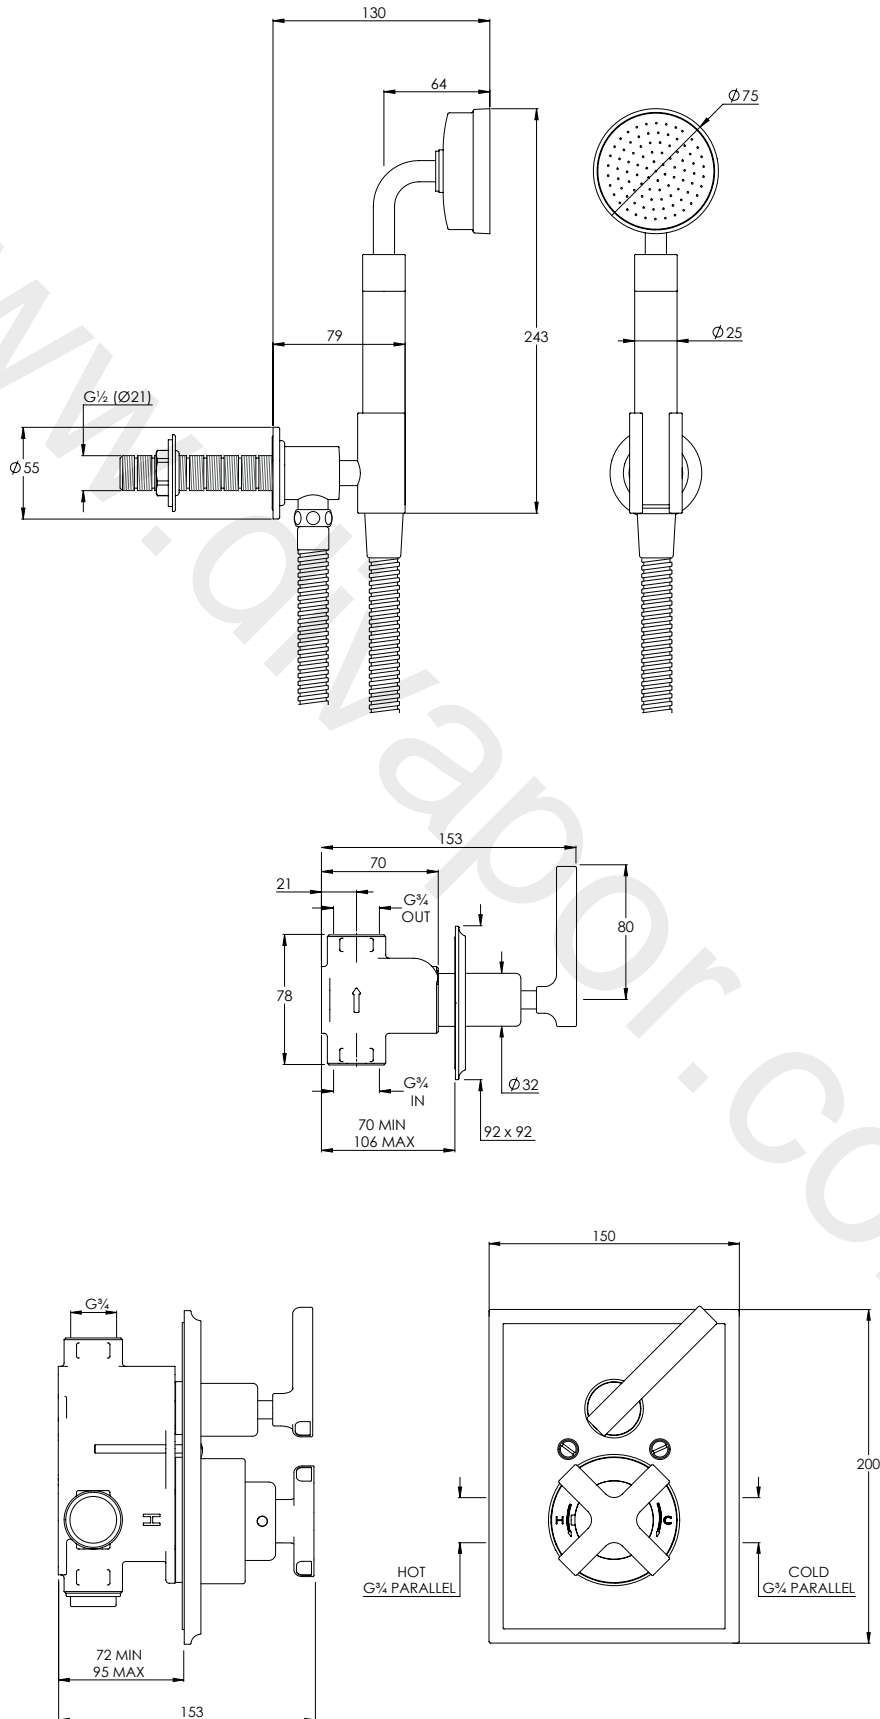

## DP8712

FIFTH CONCEALED THERMOSTATIC SHOWER  
VALVE WITH HAND SHOWER

### DIMENSIONAL DATA SHEET

DATE: 24/11/2021

REVISION: A

DIMENSIONS IN MILLIMETRES