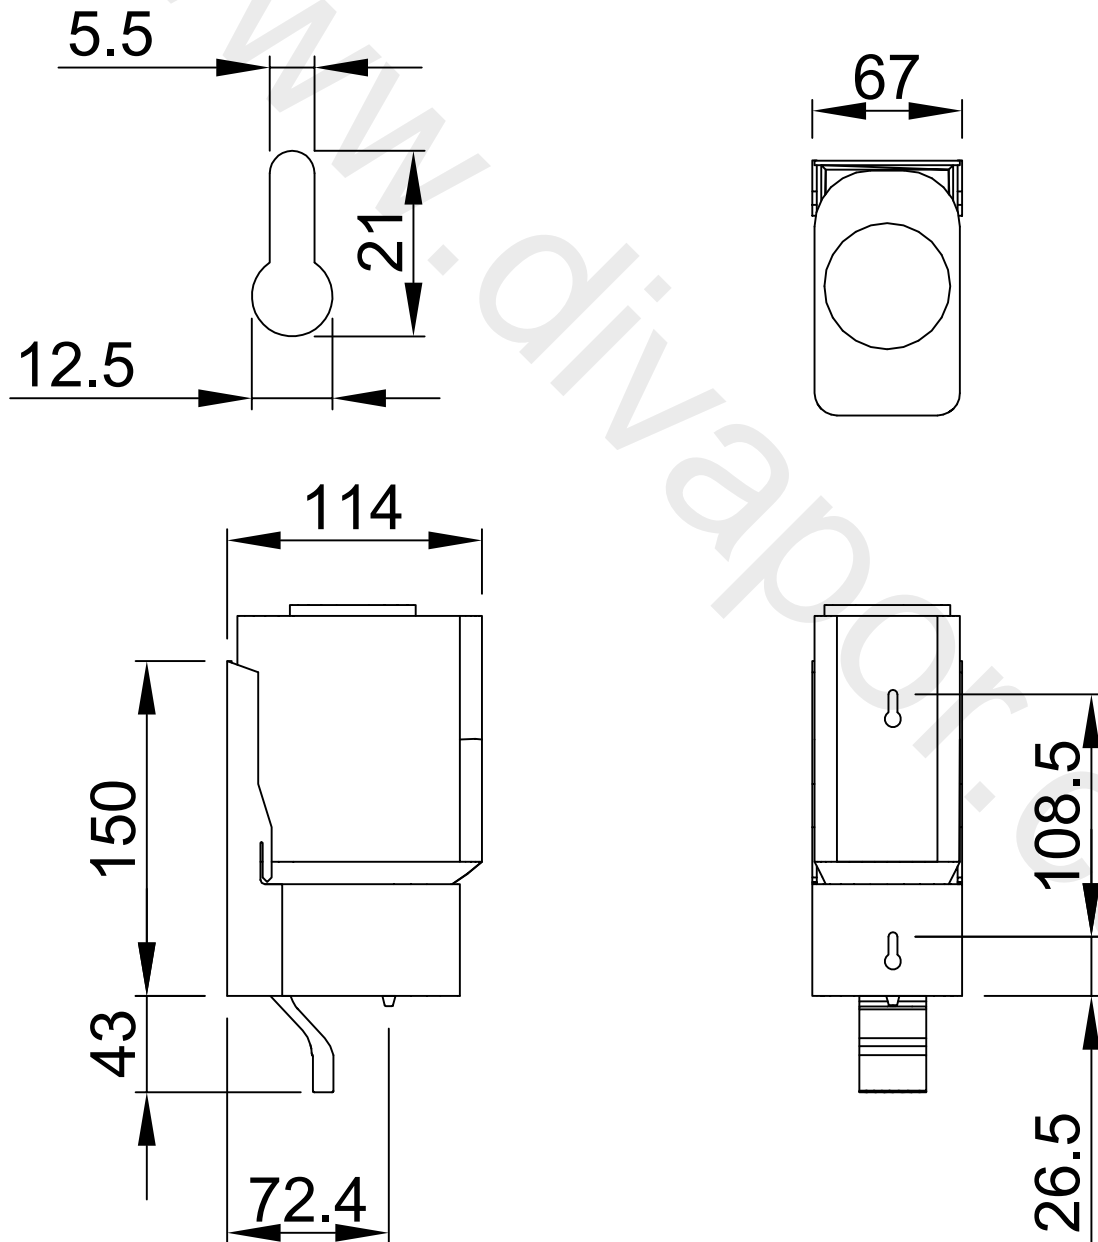

FIXING SLOT AT X5

DOLPHIN SOLUTIONS LIMITED
DOLPHIN PRESTIGE SOAP DISPENSER
BEHIND MIRROR WITH FIXED TANK
DP1502