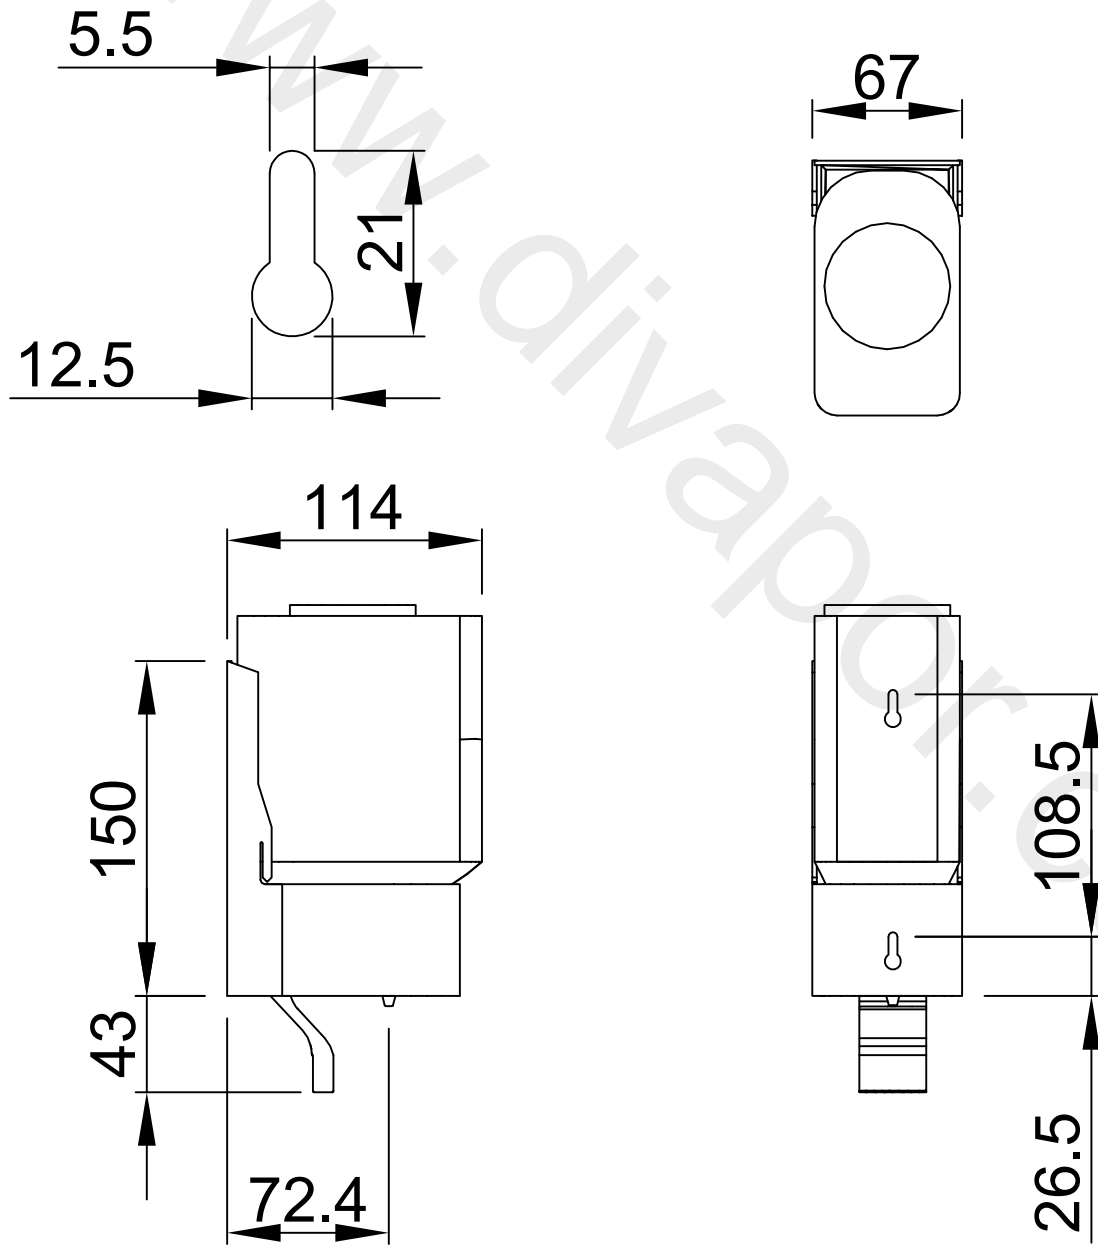

# FIXING SLOT AT X5

DOLPHIN SOLUTIONS LIMITED  
DOLPHIN PRESTIGE SOAP DISPENSER  
BEHIND MIRROR WITH FIXED TANK  
DP1502