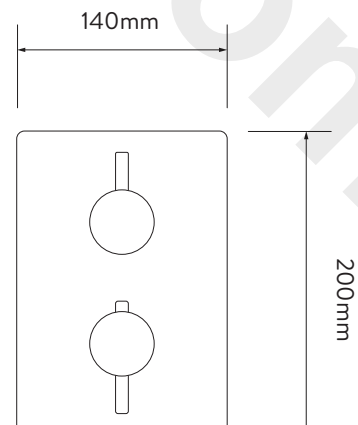

AQUALISA

DRMDCV001

DREAM™ DCV MIXER SHOWER

WITH ADJUSTABLE HEAD - HP/COMBI

DIMENSIONAL DRAWINGS

CONTROLLER

AQUALISA

DRMDCV001

DREAM™ DCV MIXER SHOWER

WITH ADJUSTABLE HEAD - HP/COMBI

TECHNICAL SPECIFICATIONS

MINIMUM PRESSURE REQUIREMENTS	1 bar
MAXIMUM PRESSURE REQUIREMENTS	5 bar
INLET FITTING CONNECTIONS	3/4" BSP female inlet connections
INLET SUPPLY POSITIONS	Hot/left, cold/right
OUTLET CONNECTIONS	3/4" BSP female connections
VALVE INLET CENTRES	140mm
SUPPLY TEMPERATURE	5 - 20°C Cold Supply 55 - 65°C Hot Supply
WATER SYSTEM	HP / Combi
FEATURES	Luxury brass valve control knobs with chrome finish Eco-spray setting can deliver water savings of up to 25% Easy clean nozzles Simple switching between adjustable shower head and drencher head Temperature override button 4 spray patterns
COLOUR	Chrome
GUARANTEE PERIOD	5 year guarantee (Valve) 2-year guarantee (head and kit)