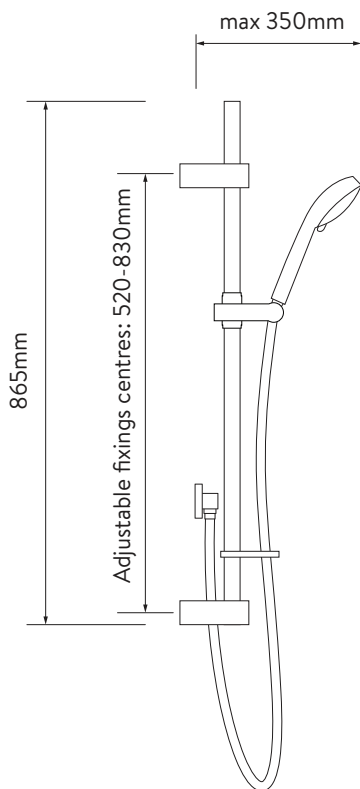

AQUALISA

DRMDCV001

DREAM™ DCV MIXER SHOWER

WITH ADJUSTABLE HEAD - HP/COMBI

DIMENSIONAL DRAWINGS

CONTROLLER

AQUALISA

DRMDCV001

DREAM™ DCV MIXER SHOWER

WITH ADJUSTABLE HEAD - HP/COMBI

TECHNICAL SPECIFICATIONS

MINIMUM PRESSURE REQUIREMENTS	1 bar
MAXIMUM PRESSURE REQUIREMENTS	5 bar
INLET FITTING CONNECTIONS	3/4" BSP female inlet connections
INLET SUPPLY POSITIONS	Hot/left, cold/right
OUTLET CONNECTIONS	3/4" BSP female connections
VALVE INLET CENTRES	140mm
SUPPLY TEMPERATURE	5 - 20°C Cold Supply 55 - 65°C Hot Supply
WATER SYSTEM	HP / Combi
FEATURES	Luxury brass valve control knobs with chrome finish Eco-spray setting can deliver water savings of up to 25% Easy clean nozzles Simple switching between adjustable shower head and drencher head Temperature override button 4 spray patterns
COLOUR	Chrome
GUARANTEE PERIOD	5 year guarantee (Valve) 2-year guarantee (head and kit)