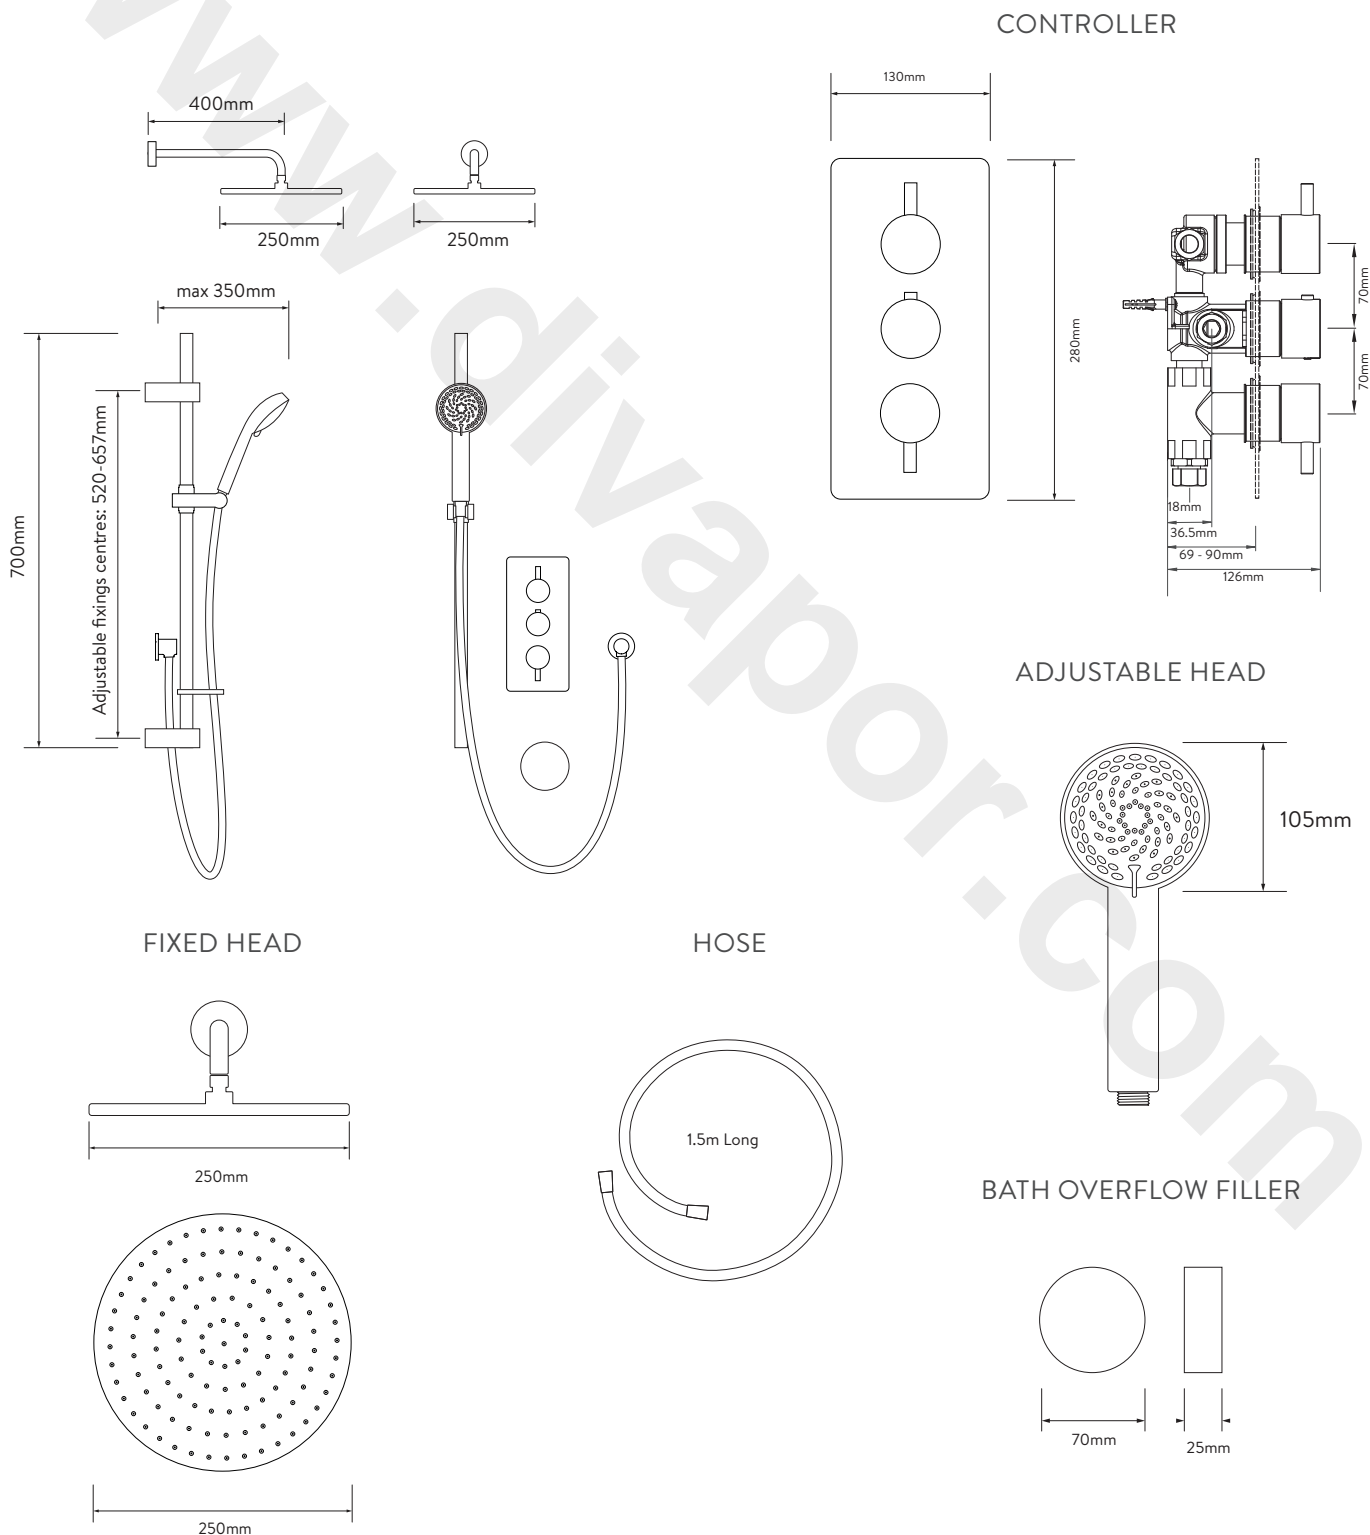

## DREAM™ CONCEALED MIXER SHOWER

DRMDCV3.  
ADFWBTX.  
RND

TRIPLE OUTLET WITH WALL FIXED DRENCHER, ADJUSTABLE HEAD AND HAND SHOWER - ROUND - LP/HP - CHROME

### DIMENSIONAL DRAWINGS

## DREAM™ CONCEALED MIXER SHOWER

DRMDCV3.  
ADFWBTX.  
RND

TRIPLE OUTLET WITH WALL FIXED DRENCHER, ADJUSTABLE HEAD AND  
HAND SHOWER – ROUND – LP/HP - CHROME

### TECHNICAL SPECIFICATIONS

Minimum pressure requirements	0.2 bar
Maximum pressure requirements	5 bar
Fitting connections	15mm pipe
Outlet connections	15mm pipe
Inlet supply positions	Hot/left, Cold/right
Water system	All water systems
Features	Separate temperature control with override button for extra safety
	WRAS approved valve
	Soft rub nozzles for easy cleaning
	4 spray pattern, easy click spray control
	105mm adjustable head
	1.5m smooth chrome hose (11mm bore)
	Simple switching between outlets
	250mm drencher head, 1 spray pattern
	Eco-spray setting can deliver water savings of up to 25%
Colour	Chrome
Guarantee period	5 year guarantee (Valve)
	2 year guarantee (head and kit)