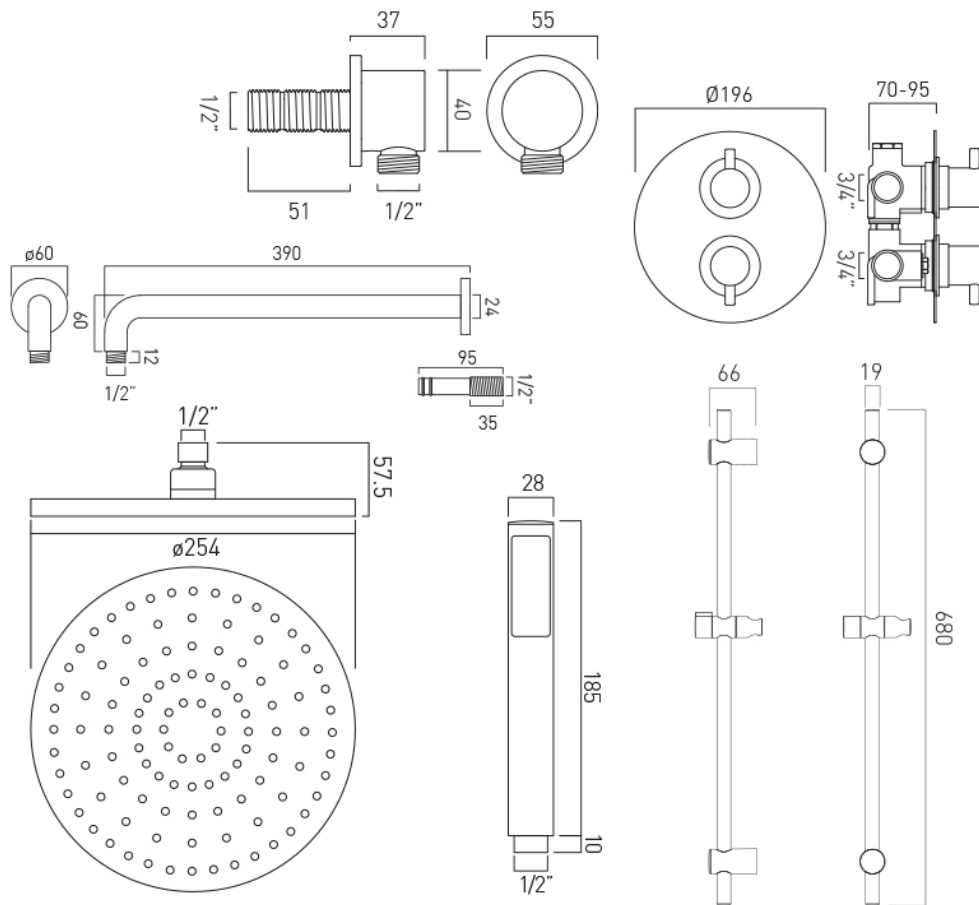

SPECIFICATION SHEET

COLLECTION: CELSIUS

PRODUCT CODE: DX-172250-CELRO-CP

DESCRIPTION:

Celsius

- 2 outlet thermostatic shower valve
- Saturn 254mm head with shower arm
- Venus single function slide rail shower kit
- Elements wall outlet

thermostatic cartridge V-001C-PLA
diverter cartridge FL-804-33X/3X
minimum operating pressure 1.0 bar MP

kit comprises:

CEL-148D/2/RO-C/P
WG-SATURN2/SA-C/P
ELE-OUTLET-C/P
WG-VENUSKIT-C/P

2 x 3/4" female inlets
2 x 3/4" female outlets
includes 3/4" - 1/2" adaptors
inc. bleed valve for system flush on installation
min-max wall mount 70-95mm
optional 193x74x46mm
email: sales@vado.com
www.vado.com

FINISH:

Chrome

FLOW REGULATOR:

FR-SHOWER/9-C/P

MINIMUM OPERATING PRESSURE:

1.0 bar MP

where inspiration flows

taps | showering | accessories

TECHNICAL DRAWING

COLLECTION: CELSIUS

PRODUCT CODE: DX-172250-CELRO-CP

tel: 01934 744466
email: sales@vado.com
www.vado.com

where inspiration flows
taps | showering | accessories