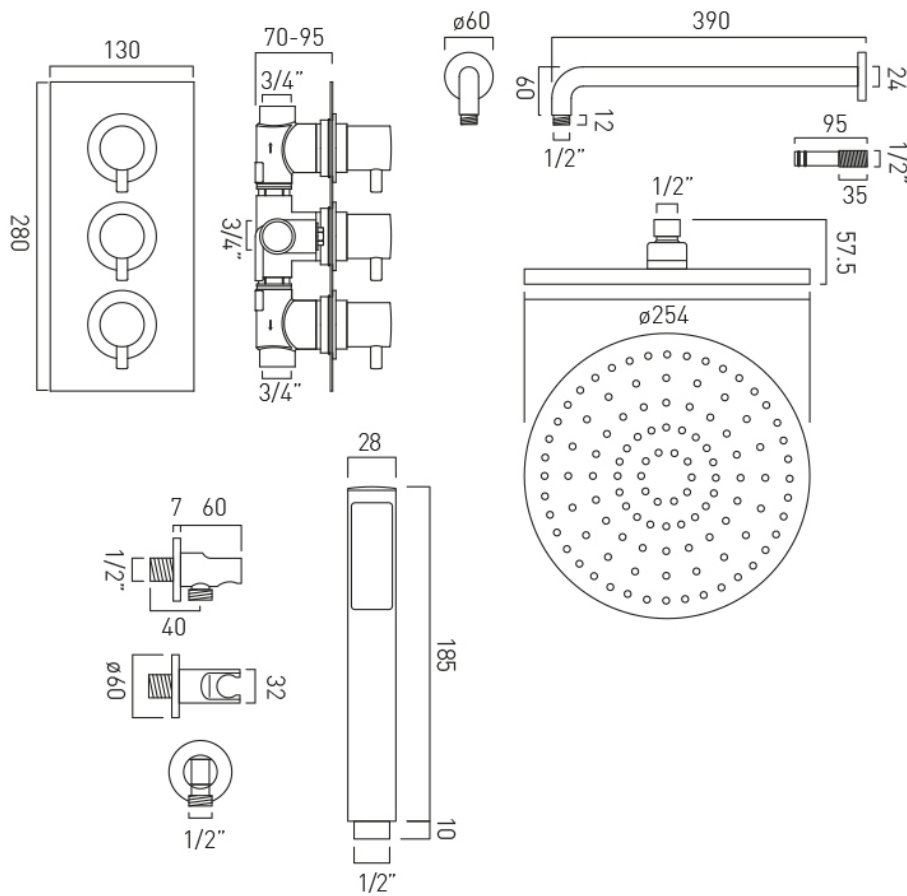

TECHNICAL DRAWING

COLLECTION:

PRODUCT CODE: DX-174251-CELSQ-CP

tel: 01934 744466
email: sales@vado.com
www.vado.com

where inspiration flows
taps | showering | accessories