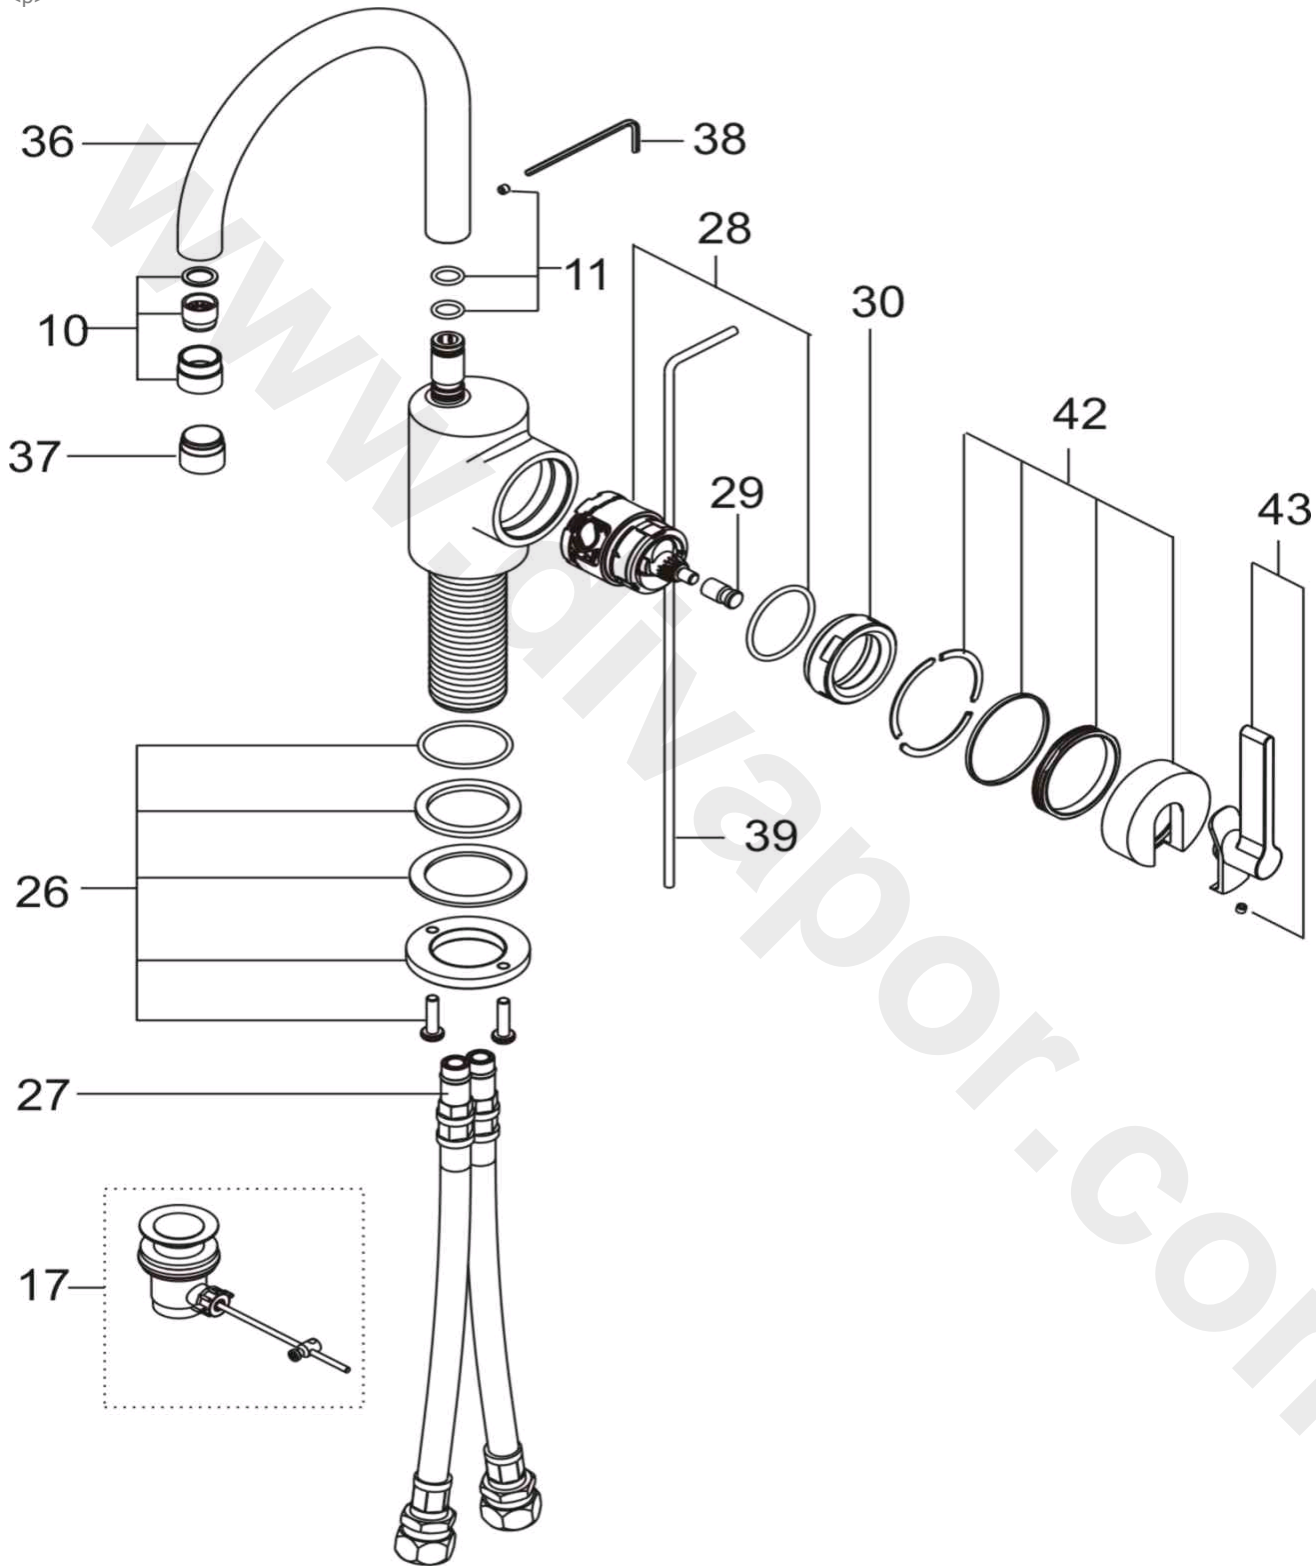

# E0067

MONOBLOC SINGLE LEVER BASIN FITTING

**E0067**  
**MONOBLOC SINGLE LEVER BASIN FITTING**

<b>Ref.</b>	<b>Description</b>	<b>Part No.</b>
10	Flow Straightener pack	E960057AA
11	Spout repair kit - Silver	E960058NU
17	Pop - Up Waste Assembly	E950612AA
26	Fixation kit	E960581NU
26a	O' Ring - Spout Housing to Basin	E960059NU
26b	Rubber Washer - Spout fixing	E911664NU
26c	Slip Washer - Spout fixing	A91444414
26d	Locknut - Spout fixing	E90600167
26e	Pan Head screw M5x20mm - Spout fixing	A918486
27	Flexible Inlet Tail	E921650NU
28	Multiport S/L Cartridge - small	A962985NU
28a	O' Ring - multi port Cartridge	A962715NU
28b	Crescent shaped temperature limit stop	A962984NU
29	Retaining Nut- S/L Handle	E960066NU
30	Locking Ring - multi port Cartridge (was E960065NU)	E906007NU
36	Tubular Spout - Mono S/L & DC Basin	E960067AA
37	Aerator	E960061NU
38	2.0 A/F Allen Key	E960062NU
39	Pop up Rod -Mono S/L Basin & Bidet	E960069NU
41	Grub screw M4 x 4 (for spout and handle fixing)	E91830267
42	Shroud kit - Mono S/L Basin/Bidet (includes red & blue index rings)	E960064NU
-		-
43	Lever kit - S/L Basin/Bidet (Long 79mm)	E960063AA
43a	Lever kit - S/L Basin/Bidet (Short 67mm)	A961119AA
44	SEALING WASHER	E91442920