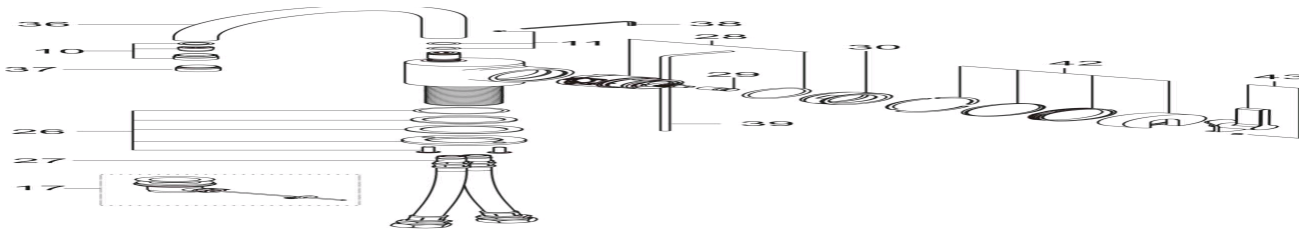

# E0067

MONOBLOC SINGLE LEVER BASIN FITTING

**E0067**  
**MONOBLOC SINGLE LEVER BASIN FITTING**

<b>Ref.</b>	<b>Description</b>	<b>Part No.</b>
10	Flow Straightener pack	E960057AA
11	Spout repair kit - Silver	E960058NU
17	Pop - Up Waste Assembly	E950612AA
26	Fixation kit	E960581NU
26a	O' Ring - Spout Housing to Basin	E960059NU
26b	Rubber Washer - Spout fixing	E911664NU
26c	Slip Washer - Spout fixing	A91444414
26d	Locknut - Spout fixing	E90600167
26e	Pan Head screw M5x20mm - Spout fixing	A918486
27	Flexible Inlet Tail	E921650NU
28	Multiport S/L Cartridge - small	A962985NU
28a	O' Ring - multi port Cartridge	A962715NU
28b	Crescent shaped temperature limit stop	A962984NU
29	Retaining Nut- S/L Handle	E960066NU
30	Locking Ring - multi port Cartridge (was E960065NU)	E906007NU
36	Tubular Spout - Mono S/L & DC Basin	E960067AA
37	Aerator	E960061NU
38	2.0 A/F Allen Key	E960062NU
39	Pop up Rod -Mono S/L Basin & Bidet	E960069NU
41	Grub screw M4 x 4 (for spout and handle fixing)	E91830267
42	Shroud kit - Mono S/L Basin/Bidet (includes red & blue index rings)	E960064NU
-		-
43	Lever kit - S/L Basin/Bidet (Long 79mm)	E960063AA
43a	Lever kit - S/L Basin/Bidet (Short 67mm)	A961119AA
44	SEALING WASHER	E91442920