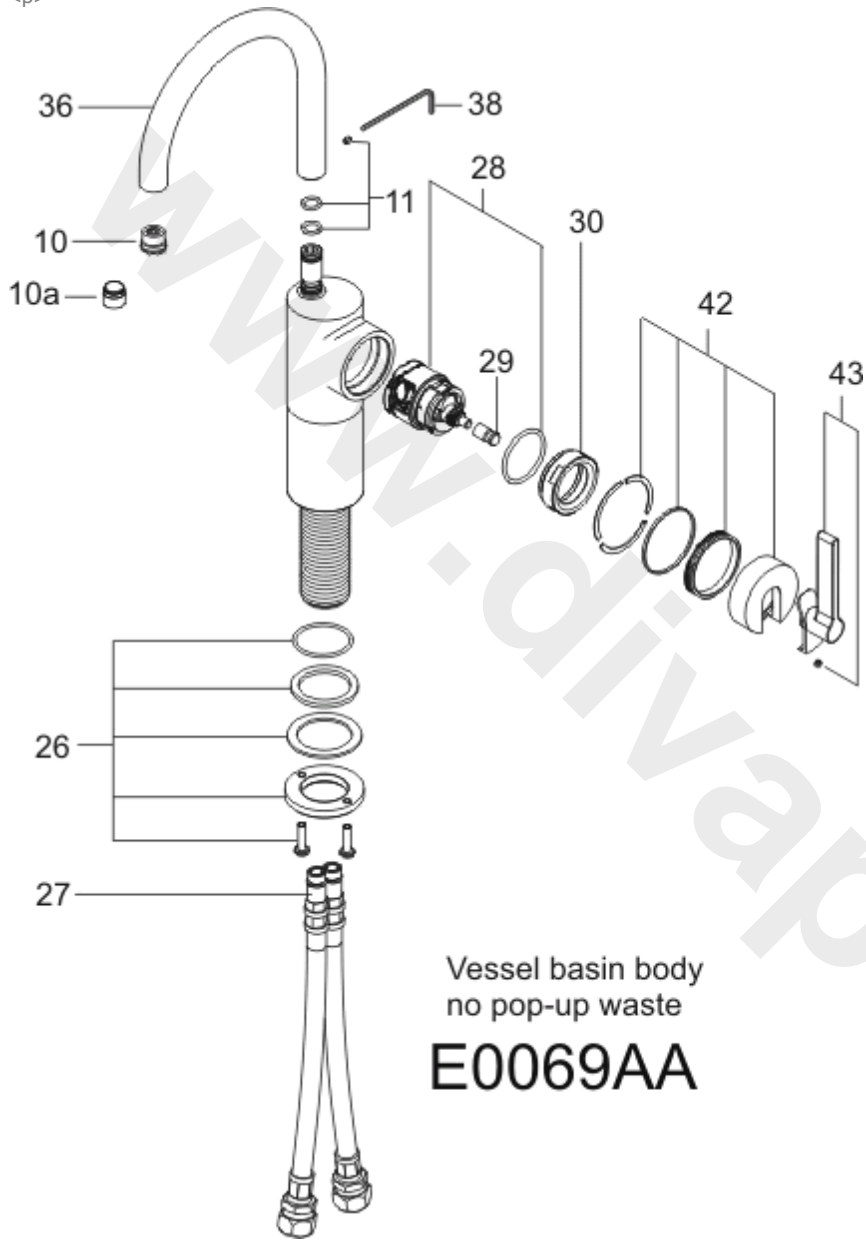

<p>

Vessel basin body  
no pop-up waste  
**E0069AA**

www.driveaport.com

<b>Ref.</b>	<b>Description</b>	<b>Part No.</b>
10	Flow straightener	E910215NU
10a	Aerator	B960497NU
10b	Aerator key	A960196NU
11	Spout repair kit - Silver	E960058NU
26	Fixation kit - *** FOR THICKER WORKTOPS SEE NOTE BELOW ***	E960581NU
26a	O' Ring - Spout Housing to Basin	E960068NU
26b	Rubber Washer - Spout fixing	E911664NU
26c	Slip Washer - Spout fixing	A91444414
26d	Locknut - Spout fixing	E90600167
26e	Pan Head screw M5x20mm - Spout fixing	A918486
27	Flexible Inlet Tail	E921650NU
28	Multiport S/L Cartridge - small	A962985NU
28a	O' Ring - multi port Cartridge	A962715NU
28b	Crescent shaped temperature limit stop	A962984NU
29	Retaining Nut- S/L Handle	E960066NU
30	Locking Ring - multi port Cartridge	E960064NU
36	Tubular Spout - Mono S/L & DC Basin	E960067AA
38	2.0 A/F Allen Key	E960062NU
41	Grub screw M4 x 4 (for spout and handle fixing)	E91830267
42	Shroud kit - Mono S/L Basin/Bidet	E960064NU
43	Lever kit - S/L Basin/Bidet (Long 79mm)	E960063AA
43a	Lever kit - S/L Basin/Bidet (Short 67mm)	A961119AA
126	M33 X 1.5 REVERSIBLE BACKNUT	E90483520