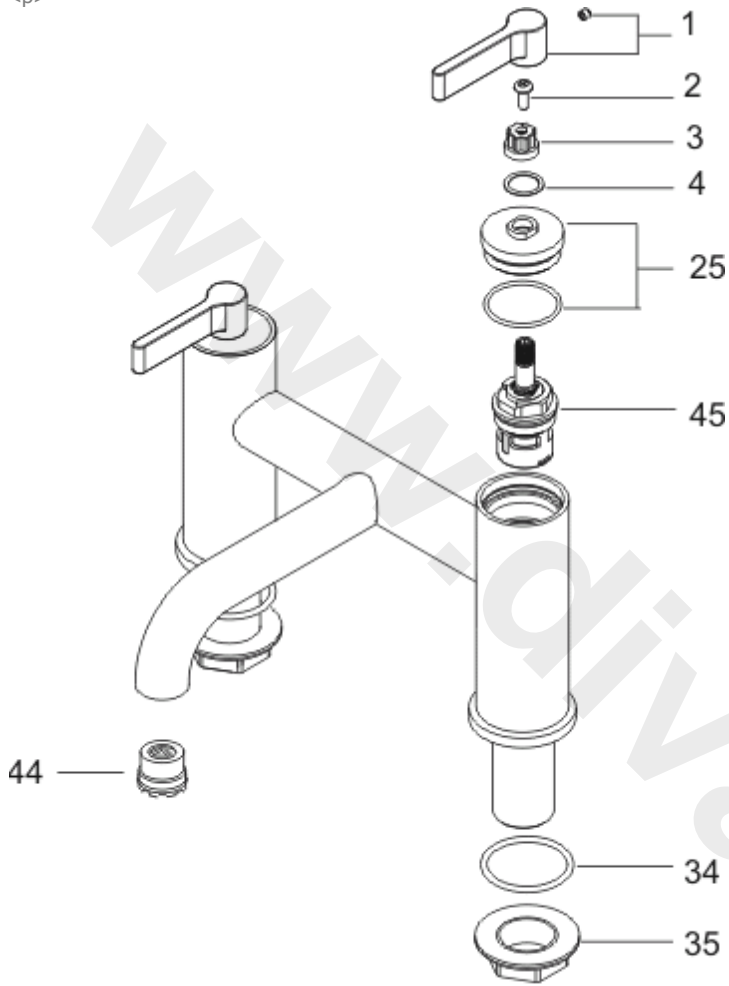

<p>

E0072

Ref.	Description
1	Lever Pack - 3TH Basin
2	10mm Pozidrive Screw
3	Cover Insert I/S
4	Indice Pack - Silver
25	Shroud Kit- Silver 2TH DM Bath & Mono's
34	'O' Ring
35	3/4" Plastic Backnut
35a	REPLACEMENT 3/4" BRASS BACKNUT
41	Grub screw M4 x 4 (for handle fixing)
44	Flow straightener
44a	Aerator key
45	3/4 SE Ceramic Disk Internals Pack

Part No.
E960052AA
S960066NU
E960053NU
E960054NU
E960074AA
E960068NU
EESM40710067
E960111NU
E91830267
A960191NU
A960196NU
S960023NU

NB -- colour/finish options

Chrome = AA