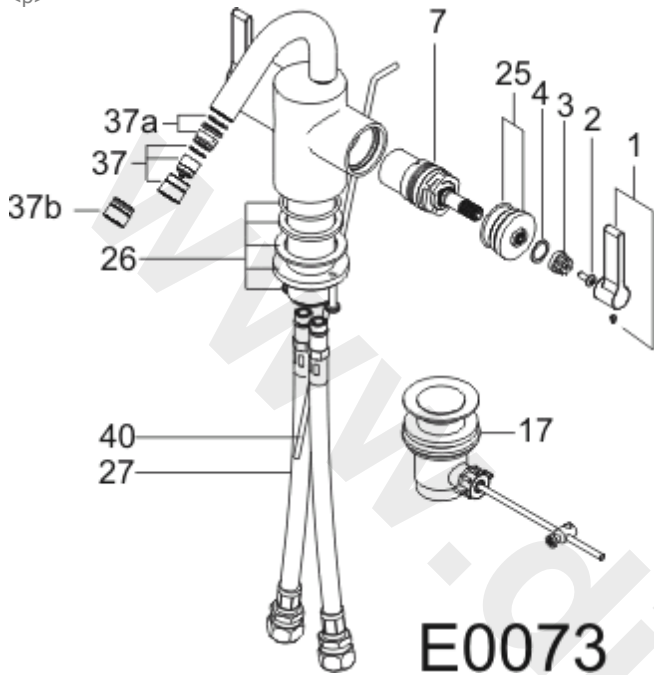

<p>

Ref.	Description
1	Lever Pack - 3TH Basin
2	10mm Pozidrive Screw
3	Cover Insert I/S
4	Indice Pack - Silver
7	1/2in SE Ceramic Disk Internals Pack
17	Pop - Up Waste Assembly
25	Shroud Kit- Silver 2TH DM Bath & Mono's
26	Fixation kit
26a	O' Ring - Spout /Shroud to Basin
26b	Rubber Washer - Spout fixing
26c	Slip Washer - Spout fixing
26d	Locknut - Spout fixing
26e	Pan Head screw M5x20mm - Spout fixing
27	Flexible Inlet Tail
37	Flow straightener
37a	Bidet swivel
37b	Aerator (F960181AA contains this insert)
38	2.0 A/F Allen Key
40	Pop up Rod -Mono S/L Basin & Bidet
41	Grub screw M4 x 4 (for handle fixing)

Part No.
E960052AA
S9600066NU
E960053NU
E960054NU
S960025NU
E950612AA
E960074AA
E960581NU
E960059NU
E911664NU
A91444414
E90600167
A918486
E921650NU
A910212
E960577AA
A910287
E960062NU
E960085NU
E91830267