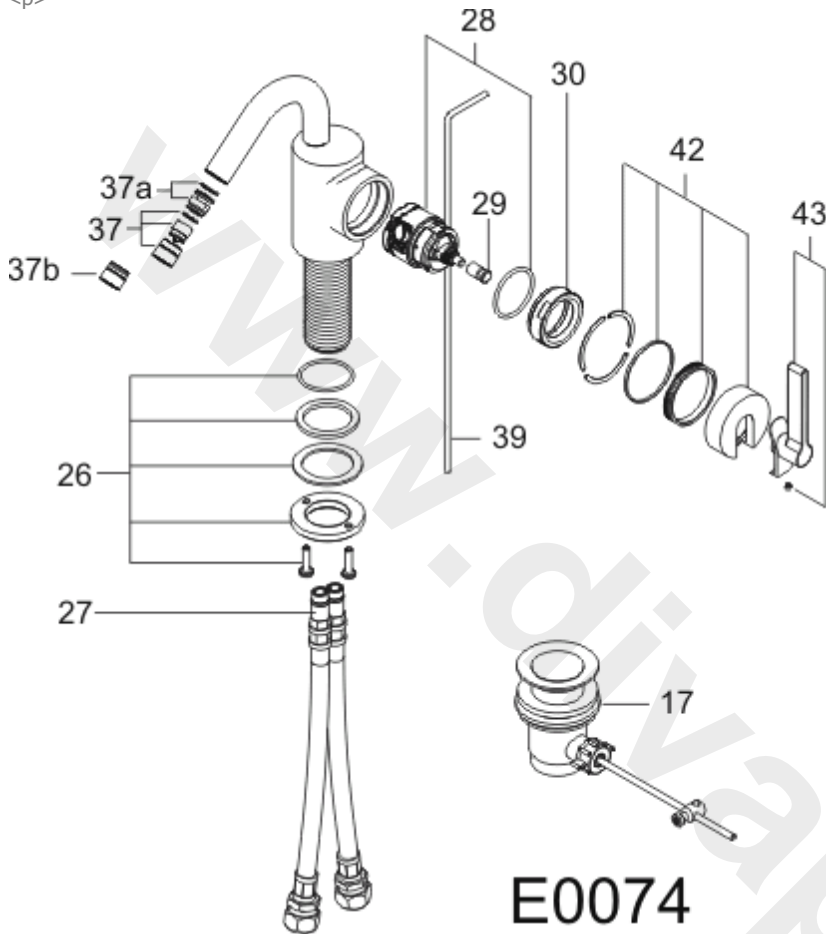

IDEAL-STANDARD BRASSWARE SILVER E0074 Silver Mono Single Lever Bidet Mixer with Pop up Waste

<p>

E0074

Ref.	Description
17	Pop - Up Waste Assembly
26	Fixation kit
26a	O' Ring - Spout Housing to Basin
26b	Rubber Washer - Spout fixing
26c	Slip Washer - Spout fixing
26d	Locknut - Spout fixing
26e	Pan Head screw M5x20mm - Spout fixing
27	Flexible Inlet Tail
28	Multiport S/L Cartridge kit - small
28a	O' Ring - multi port Cartridge
28b	Crescent shaped temperature limit stop
29	Retaining Nut- S/L Handle
30	Locking Ring - multi port Cartridge
37	Flow straightener
37a	Bidet swivel
37b	Aerator (F960181AA contains this insert)
38	2.0 A/F Allen Key
39	Pop up Rod -Mono S/L Basin & Bidet
41	Grub screw M4 x 4 (for handle fixing)
42	Shroud kit - Mono S/L Basin/Bidet
43	Lever kit - S/L Basin/Bidet (Long 79mm)
43a	Lever kit - S/L Basin/Bidet (Short 67mm)

Part No.
E950612AA
E960581NU
E960059NU
E911664NU
A91444414
E90600167
A918486
E921650NU
A951970NU11
A962715NU
A962984NU
E960066NU
E960064NU
A910212
E960577AA
A910287
E960062NU
E960069NU
E91830267
E960064NU
E960063AA
A961119AA