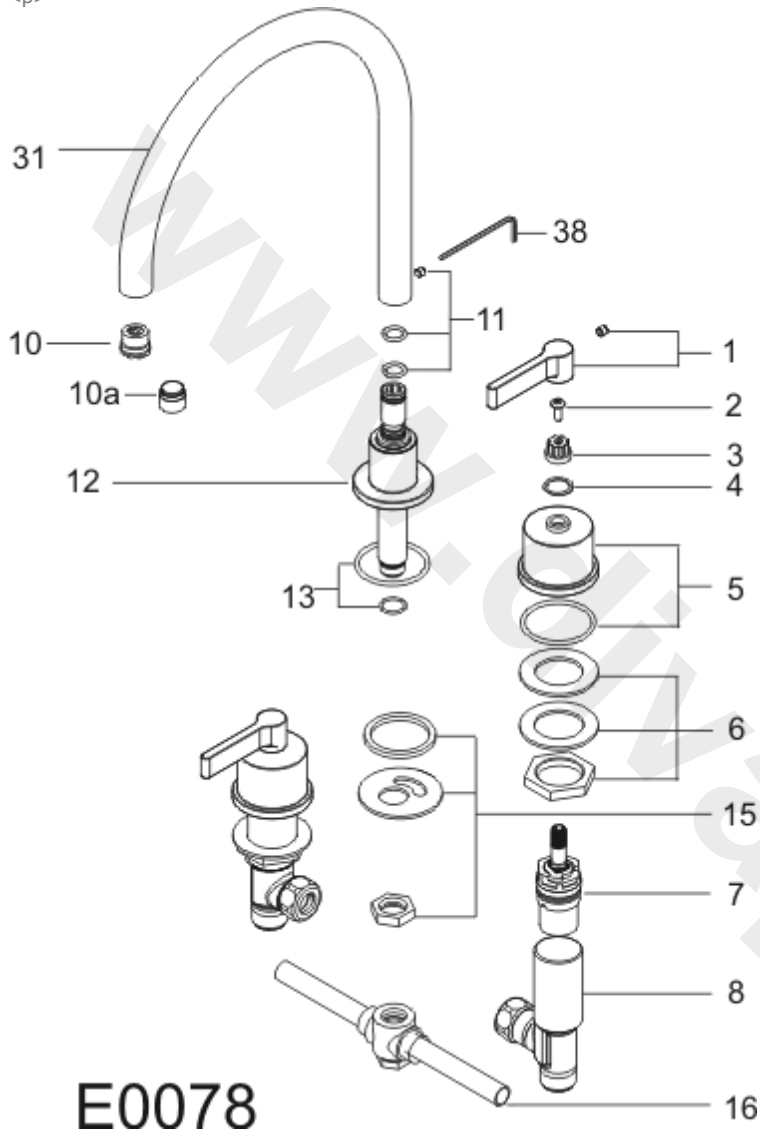

<p>

| <b>Ref.</b> | <b>Description</b>                              | <b>Part No.</b> |
|-------------|---|-----------------|
| 1           | Lever Pack - 3TH Basin                          | E960052AA       |
| 2           | 10mm Pozidrive Screw                            | S960066NU       |
| 3           | Cover Insert I/S                                | E960053NU       |
| 4           | Indice Pack - Silver                            | E960054NU       |
| 5           | Shroud Kit- Silver 3TH Basin & Sink             | E960055AA       |
| 6           | Sidevalve Fixing Pack                           | A963049NU       |
| 7           | 1/2 SE Ceramic Disk Internals Pack              | S960025NU       |
| 8           | Side valve assembly                             | A963105AA       |
| 9           | Tubulor Basin Spout - Silver                    | E960075NU       |
| 10          | Flow straightener                               | E910215NU       |
| 10a         | Aerator   | B960497NU       |
| 10b         | Aerator key                                     | A960196NU       |
| 11          | Spout repair kit - Silver                       | E960058NU       |
| 12          | Spout housing                                   | E960587AA       |
| 13          | O' Ring - Spout /Shroud to Basin                | E960059NU       |
| 13a         | Small o-ring sealing spout to spigot (A912711)  | A962963NU       |
| 15          | Spout Fixing Pack                               | A961787NU       |
| 15a         | SACHET OF GREASE                                | E050012NU       |
| 16          | Bridging Piece                                  | A962964NU       |
| 16          | Bridging Piece Fixing Pack                      | A963005NU       |
| 16          | Bridging Piece Plug                             | A963007NU       |
| 16          | O Ring - Bridging Piece Plug (?)                | A962963NU       |
| 16a         | Seal bridging piece to side valve               | A911918NU       |
| 31          | SILVER SNK MXR SPOUT CHROME E0078/83/84         | E960564AA       |
| 38          | 2.0 A/F Allen Key                               | E960062NU       |
| 41          | Grub screw M4 x 4 (for spout and handle fixing) | E91830267       |