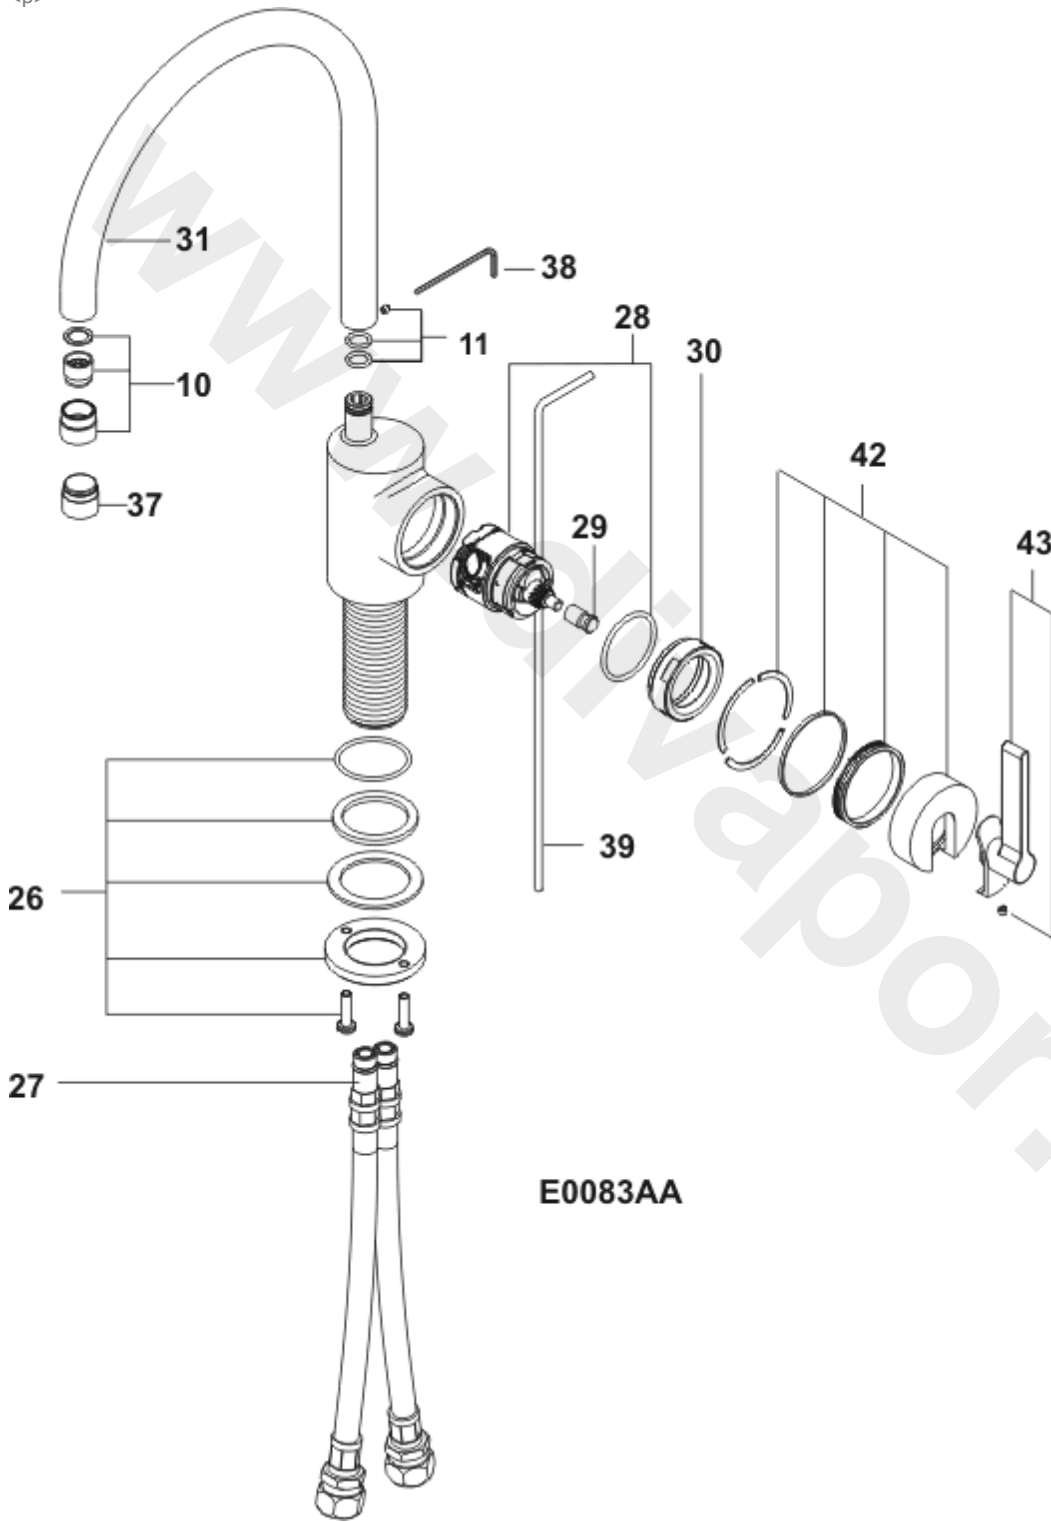

<p>

E0083AA

Ref.	Description	Part No.
10	Flow Straightener pack	E960057AA
11	Spout repair kit - Silver	E960058NU
26	Fixation kit	E960581NU
26a	O' Ring - Spout Housing to Basin	E960059NU
26b	Rubber Washer - Spout fixing	E911664NU
26c	Slip Washer - Spout fixing	A91444414
26d	Locknut - Spout fixing	E90600167
26e	Pan Head screw M5x20mm - Spout fixing	A918486
27	Flexible Inlet Tail	E921650NU
28	Multiport S/L Cartridge kit - small	A951970NU11
28a	O' Ring - multi port Cartridge	A962715NU
28	Crescent shaped temperature limit stop	A962984NU
29	Retaining Nut- S/L Handle	E960066NU
30	Locking Ring - multi port Cartridge	E960064NU
31	SILVER SNK MXR SPOUT CHROME E0083/84	A960714AA
37	Aerator	E960061NU
38	2.0 A/F Allen Key	E960062NU
41	Grub screw M4 x 4 (for spout and handle fixing)	E91830267
42	Shroud kit - Mono S/L Basin/Bidet	E960064NU
43	Lever kit - S/L Basin/Bidet (Long 79mm)	E960063AA
43a	Lever kit - S/L Basin/Bidet (Short 67mm)	A961119AA