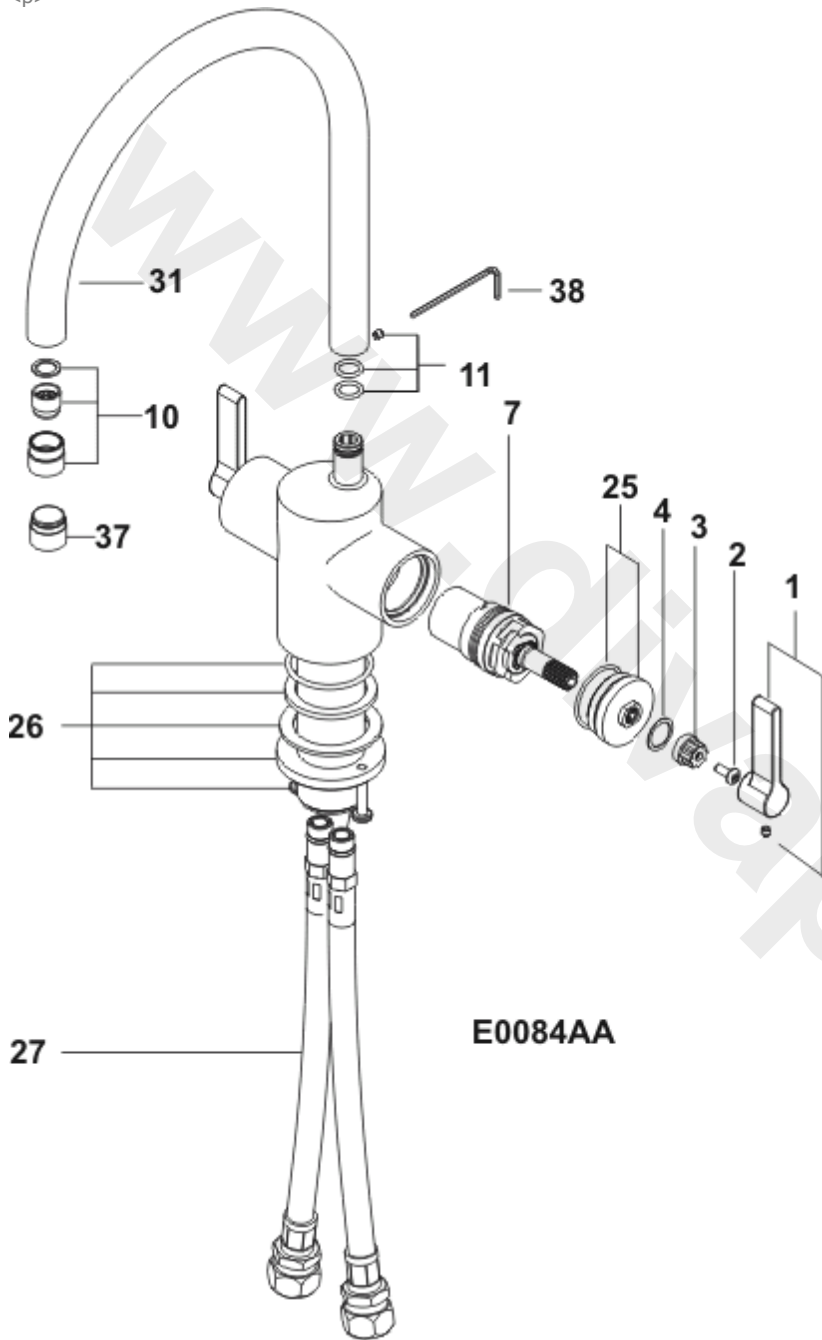

<p>

E0084AA

Ref.	Description
1	Lever Pack - 3TH Basin
2	10mm Pozidrive Screw
3	Cover Insert I/S
4	Indice Pack - Silver
7	1/2" SE Ceramic Disk Internals Pack
10	Flow Straightener pack
11	Spout repair kit - Silver
25	Shroud Kit- Silver 2TH DM Bath & Mono's
26a	O' Ring - 38 X 2.5
27	Flexible Inlet Tail
31a	SILVER SNK MXR SPOUT CHROME post 2007 (for aerator see 31b)
37	Aerator
38	2.0 A/F Allen Key
41	Grub screw M4 x 4 (for spout and handle fixing)
42	Slip Washer
43	Reversible backnut
31b	Aerator for post 2007 Spout (supplied separately)
32	Silver spout (pre 2007)

Part No.
E960052AA
S960066NU
E960053NU
E960054NU
S960025NU
E960057AA
E960058NU
E960074AA
E960059NU
E921650NU
A960714AA
E960061NU
E960062NU
E91830267
E960567NU
E90483520
E960197NU
F960564AA

www.divapor.com