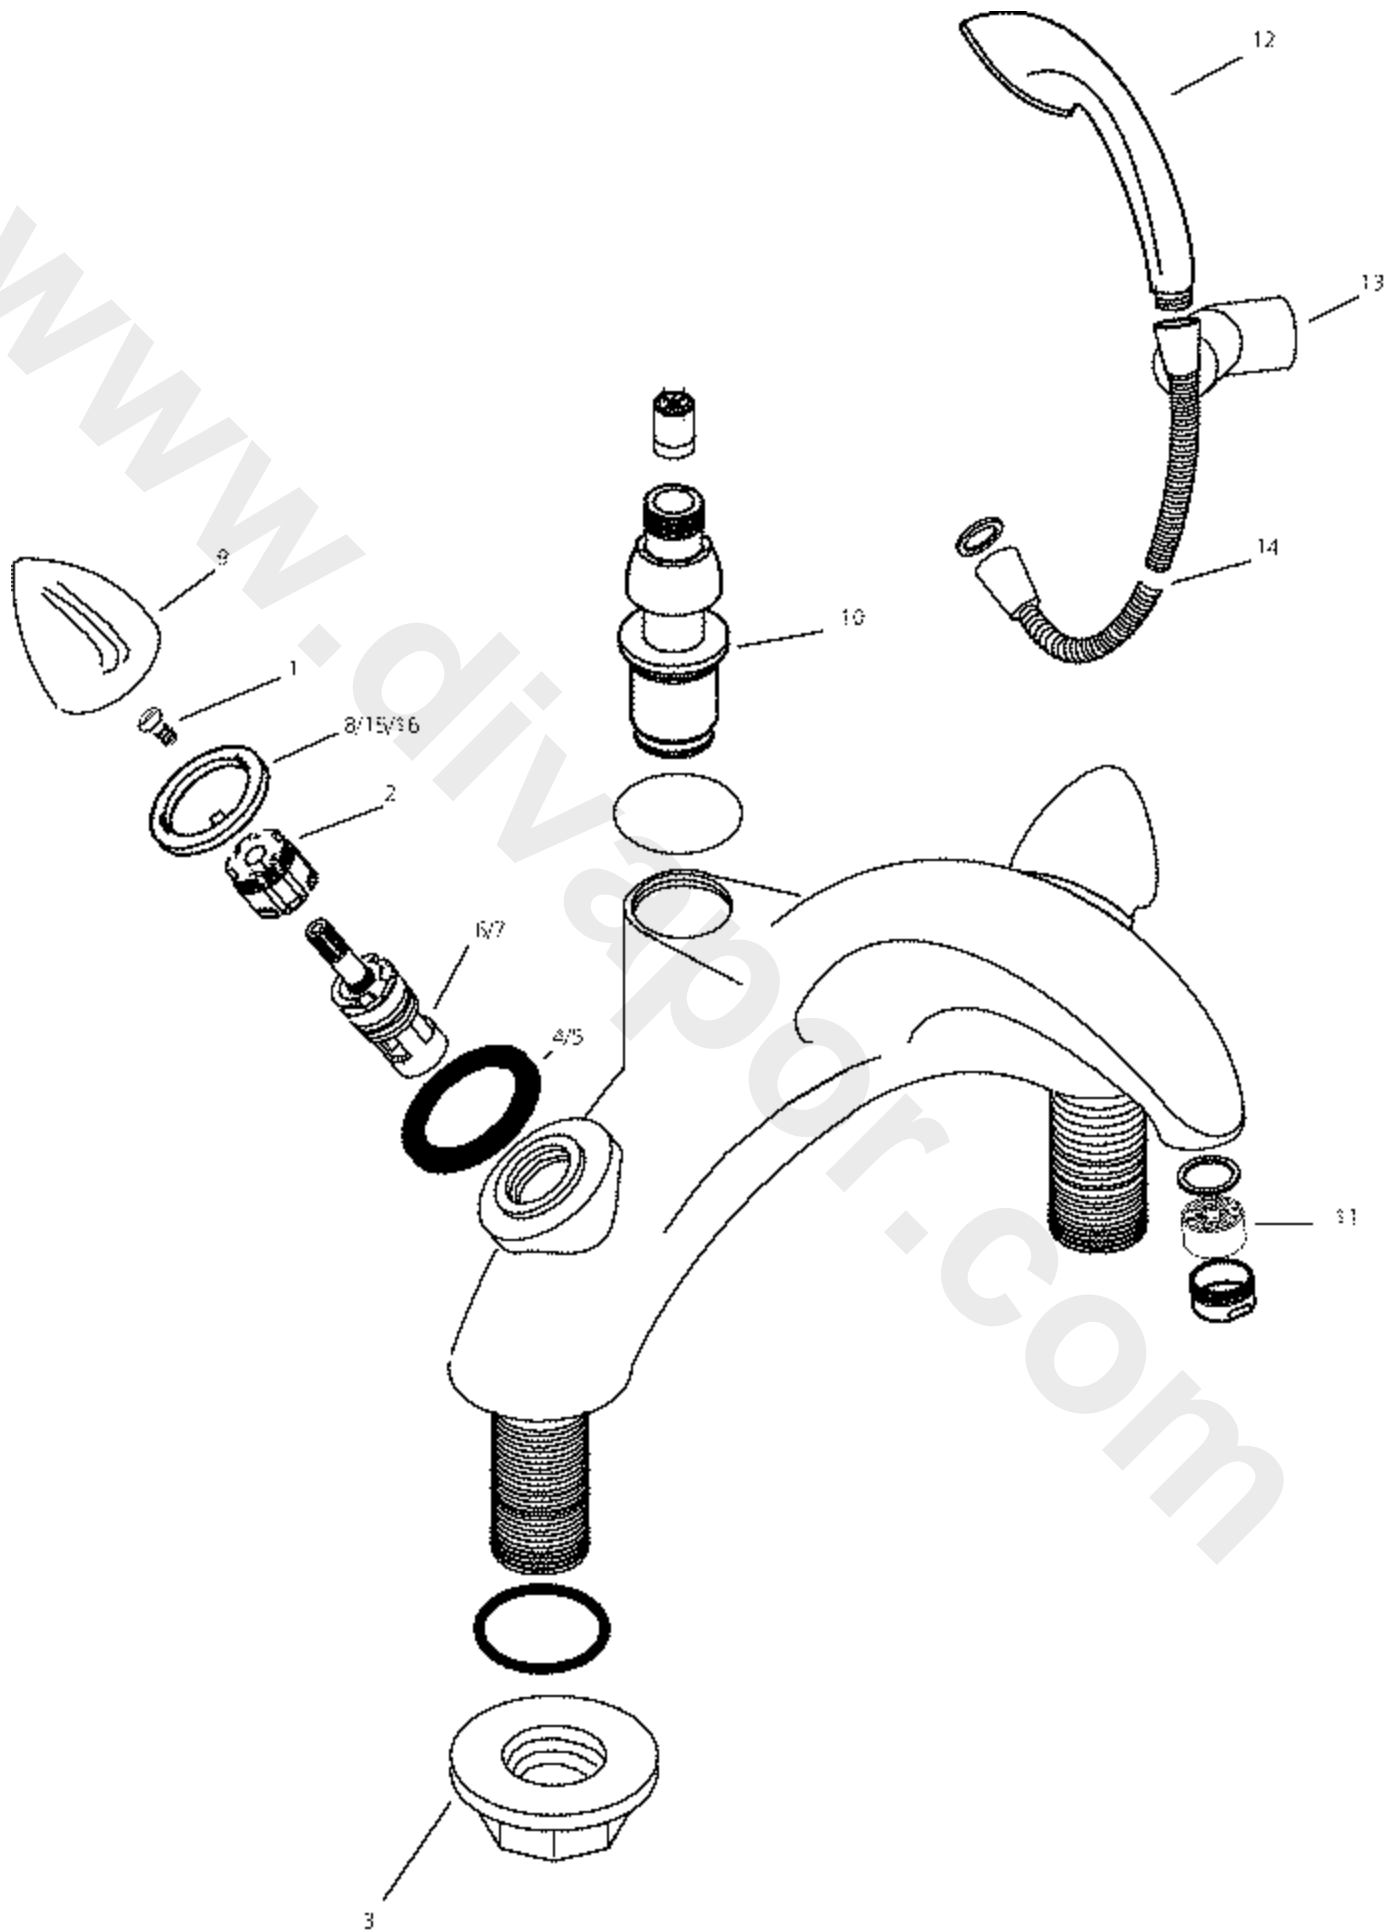

IDEAL-STANDARD BRASSWARE
ACADEMY
E0156 Bath Mixer 2H DM C/W KIT

www.divapor.com

www.diver.com

Ref.	Description	D	Part No.	Old Part No.
1	Valve screw M4	-	E918322NU	91855514
2	Handle carrier	-	A922539	92253900
3	¾" backnut	-	EESM40710067	SM40710067
3a	REPLACEMENT ¾" BRASS BACKNUT	-	E960111NU	-
4	Indice ring red	-	E909660NU	93080900
5	Indice ring blue	-	E909661NU	93081000
6	¾" valve hot	-	A954352NU11	-
7	¾" valve cold	-	A954353NU11	-
7b	Tantadisc Pair ¾" valves	-	E002767	-
8	Handle indice ring Chrome	-	E908824--	-
9	Handle	-	E960087--	-
10	Divertor assembly (long)	-	E960190--	-
11	Flow straightener	-	E950657--	-
12	Handspray	-	S960165AA	-
13	Shower station	-	S960164AA	-
14	Flexible hose 1.35m	-	E4745--	-
15	Handle indicator ring red	-	E909664NU	93086100
16	Handle indicator ring blue	-	E909665NU	93086200
17	Diverter adapter	*	E903301NU	-
18	O-ring for diverter no1	*	E912658NU	-
19	O-ring for diverter no2	*	E912661NU	-
20	SHOWER HOSE BRACKET - CHROME		EEM134901AA	
21	SHOWER HOSE BRACKET - WHITE		EEM13490001	

NB -- colour/finish options: **Chrome = AA, Light Gold = AZ**

Overall length of mixer 275mm