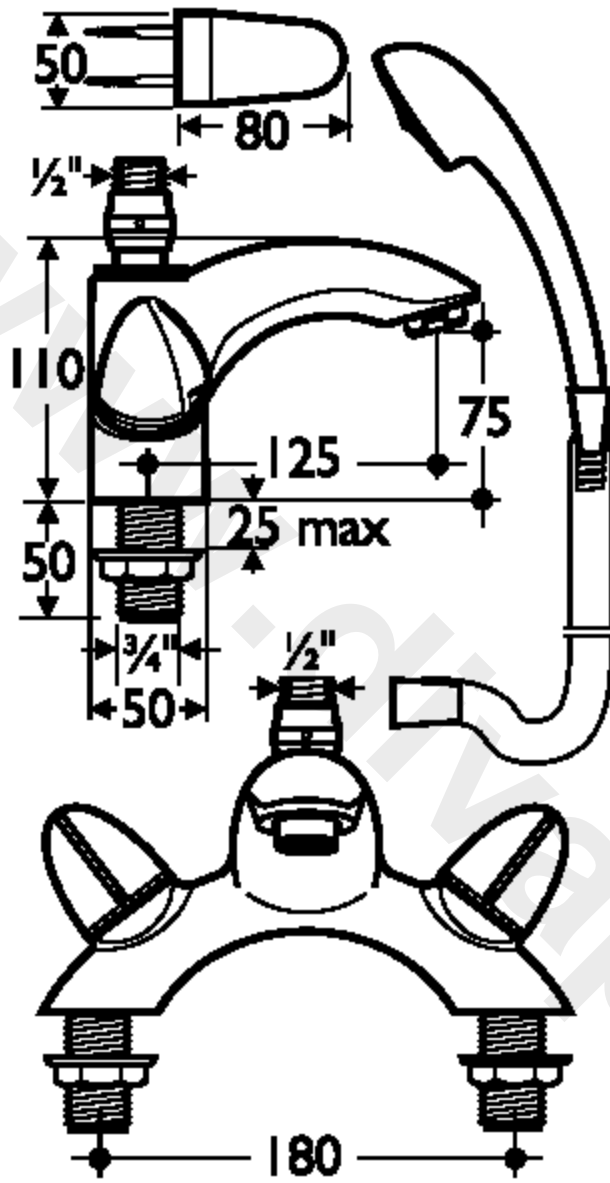

IDEAL-STANDARD BRASSWARE
ACADEMY
E0156 Bath Mixer 2H DM C/W KIT

www.divapor.com

www.diver.com

Ref.	Description	D	Part No.	Old Part No.
1	Valve screw M4	-	E918322NU	91855514
2	Handle carrier	-	A922539	92253900
3	¾" backnut	-	EESM40710067	SM40710067
3a	REPLACEMENT ¾" BRASS BACKNUT	-	E960111NU	-
4	Indice ring red	-	E909660NU	93080900
5	Indice ring blue	-	E909661NU	93081000
6	¾" valve hot	-	A954352NU11	-
7	¾" valve cold	-	A954353NU11	-
7b	Tantadisc Pair ¾" valves	-	E002767	-
8	Handle indice ring Chrome	-	E908824--	-
9	Handle	-	E960087--	-
10	Divertor assembly (long)	-	E960190--	-
11	Flow straightener	-	E950657--	-
12	Handspray	-	S960165AA	-
13	Shower station	-	S960164AA	-
14	Flexible hose 1.35m	-	E4745--	-
15	Handle indicator ring red	-	E909664NU	93086100
16	Handle indicator ring blue	-	E909665NU	93086200
17	Diverter adapter	*	E903301NU	-
18	O-ring for diverter no1	*	E912658NU	-
19	O-ring for diverter no2	*	E912661NU	-
20	SHOWER HOSE BRACKET - CHROME		EEM134901AA	
21	SHOWER HOSE BRACKET - WHITE		EEM13490001	

NB -- colour/finish options: **Chrome = AA, Light Gold = AZ**

Overall length of mixer 275mm