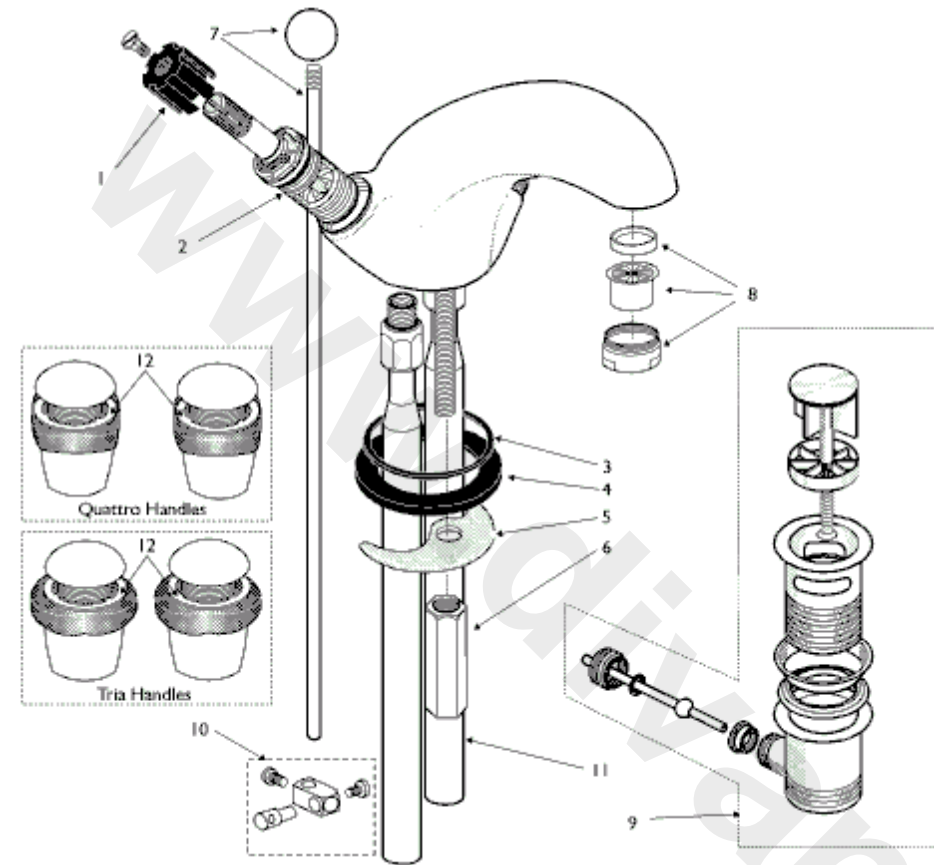

<p>

3a → → **New alternative deck seal introduced Sep 2006**

Ref.	Description	Part No.
1	Handle carrier	A922539
2	1/2 SE CERAMIC DISC CARTRIDGES - PAIR ** SPARES **	S960025NU
2a	Valve - Hot	E960583NU
2b	Valve - Cold	E960582NU
3	O' ring washer	E960461NU
3a	CENTRAL SEALING GASKET AD=42.5	A961302NU
4	Fixing kit (3,4,5 & 6)	E950607NU
7a	Pop-up knob	E960545AA
7c	Pop-up rod stainless steel for chrome	E919574--
8a	Flow straightener (low pressure)	E950655--
8b	Neoperl nozzle (high pressure)	A923787--
9	Pop-up waste complete	E950612--
10	Pop-up rod fixing clip	A963404NU
11	Pair of M12 inlet tails complete with o-rings	E960517NU
12R	Index ring RED	E910031NU
12B	Index ring BLUE	E910030NU
12a	HANDLE SCREW M8XM4 QUATTRO	E960609NU

NB -- colour/finish options

Chrome = AA
 Gold = AZ
 White = AC