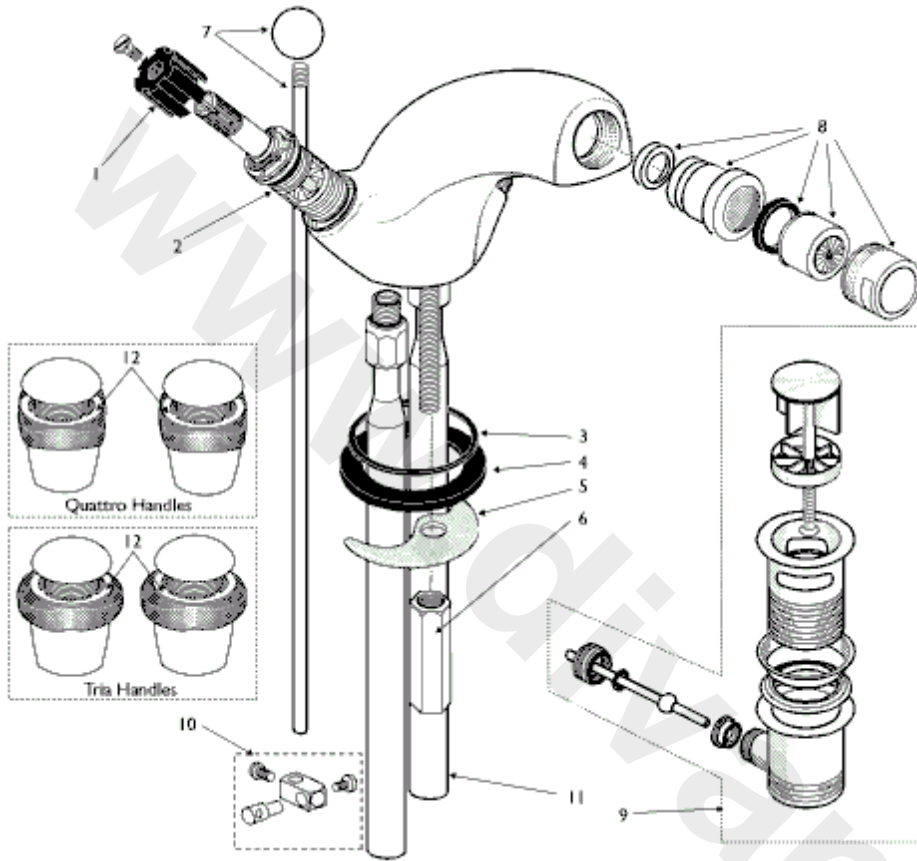

<p>

Ref.	Description	Part No.
1	Handle carrier	A922539
2	1/2 SE CERAMIC DISC CARTRIDGES - PAIR ** SPARES **	S960025NU
2a	Valve - Hot	E960583NU
2b	Valve - Cold	E960582NU
3	`O' ring washer	E960461NU
3a	CENTRAL SEALING GASKET AD=42.5	A961302NU
4	Bottom washer	E960462NU
5	`C' washer	E960463NU
6	M8 sleeve fixing nut	A90609014
6a	Fixing kit (3.4.5 & 6)	E950607NU
7a	Pop-up knob	E960545AA
7c	Pop-up rod stainless steel for chrome	E919574--
8	1H BID PARABOLIC SPRAY CHROME	A960063AA
8a	NEOSTRAHL NOZZLE CHROME & PLASTIC INS FT	A961625AA
9	Pop-up waste complete	E950612--
10	Pop-up rod fixing clip	A963404NU
11	Pair of M12 inlet tails complete with o-rings	E960517NU
12R	Index ring RED	E910031NU
12B	Index ring BLUE	E910030NU
12a	HANDLE SCREW M8XM4 QUATTRO	E960609NU

NB -- colour/finish options

Chrome = AA
 Gold = AZ
 White = AC