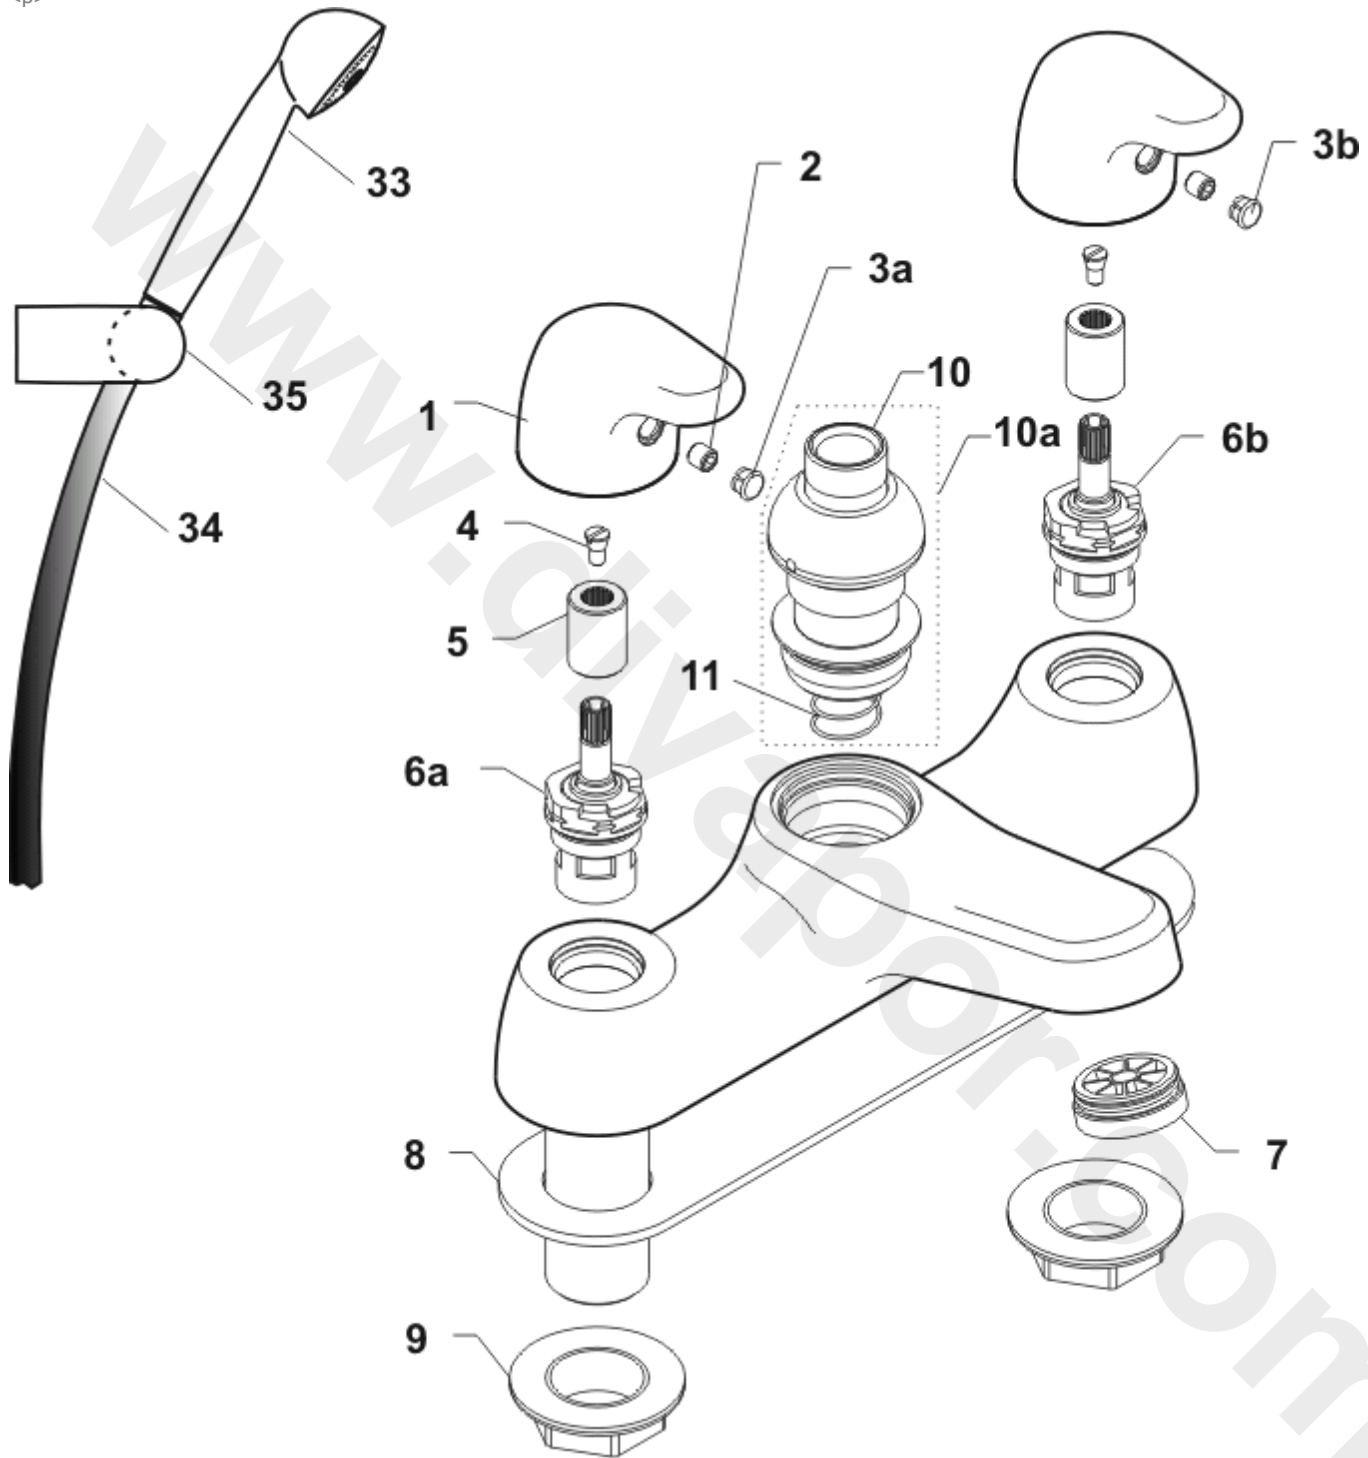

<p>

<b>Ref.</b>	<b>Description</b>	<b>Part No.</b>
1	Handle	E960562AA
2	Grub screw	E91830067
3a	Red Handle index	E907022NU
3b	Blue handle index	E907023NU
4	Sleeve retaining screw	A91831914
5	Sleeve	E911112NU
6a	3/4 SE CERAMIC DISC CART A/CL CLOSE LOW FRICTION	A954353NU11
6b	3/4 SE CERAMIC DISC CART CL CLOSE LOW FRICTION	A954352NU11
6c	SE CERAMIC DISC CARTRIDGES L/FR PAIR ** Spares **	S960023NU
7	Flow straightener	E960145NU
8	Gasket	E911706NU
9	3/4in backnut	EESM40710067
10	Diverter valve s/assy	E950300AA
10a	Diverter complete with spring	S961333AA
11	Diverter valve spring b/o	E915812NU
33	Hand spray	B950791AA11
34	Flexible hose 1.35m	E4745AA
35	Showering station	S960164AA
36	SHOWER HOSE BRACKET - CHROME	EEM134901AA
37	SHOWER HOSE BRACKET - WHITE	EEM13490001

**NB -- colour/finish options**

Chrome = AA

No Finish = NU

www.divapor.com