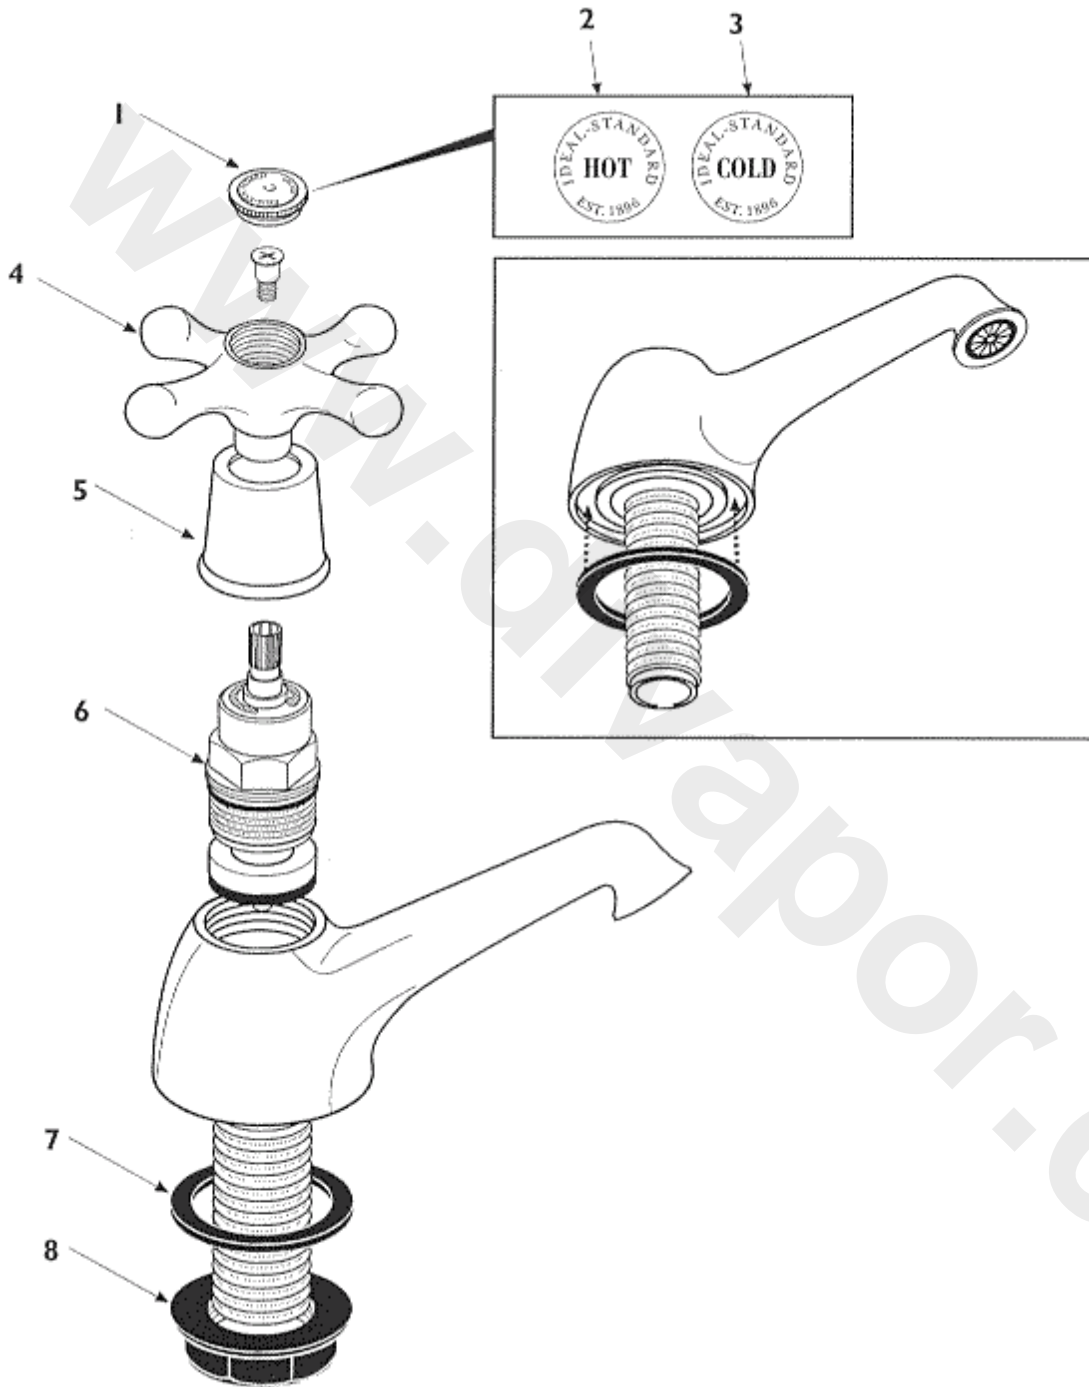

<p>

Ref.	Description
1	Handle Indice Housing
2	Hot Index
3	Cold Index
4	Handle
5	Valve Cover
6	1/2 IS rubber valve internal headwork inc screw
7	'O' ring 32 mm x 25 mm
8	1/2" Backnut
8a	REPLACEMENT 1/2" BRASS BACKNUT
8b	3/4" Backnut
8c	REPLACEMENT 3/4" BRASS BACKNUT
9	Flow Straightner

Part No.
E909649--
E909657NU
E909658NU
E908791--
E907775--
A951130NU11
E912774NU
EESM40700067
E960112NU
EESM40710067
E960111NU
E910370NU

NB -- colour/finish options

Chrome = AA

Light Gold = AZ

www.divapor.com