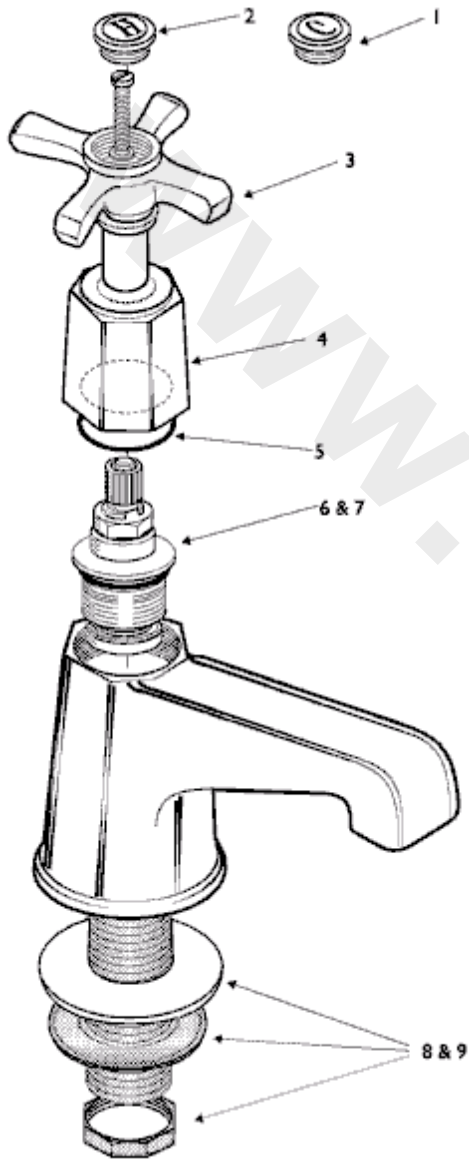

<p>

Ref.	Description
1	index housing
1	Index for handle (Hot)
2	Index for handle (Cold)
3	Handle
4	Valve cover
5	O ring for valve cover
6	1/2" valve
8a	1/2 in Backnut
8b	REPLACEMENT 1/2" BRASS BACKNUT
6a	1/2 rotation washer
7	3/4" valve
7a	3/4 rotation washer
8	Fixing set for 1/2" pillar
9	Fixing set for 3/4" pillar

Part No.
E909649--
E909657NU
E909658NU
E908872--
EE99001300
A912609
E960470NU
EESM40700067
E960112NU
E960459NU
E960471NU
EESM40710067
EESM40710067
EE99001008

NB -- colour/finish options

Chrome = AA
Light Gold = AZ