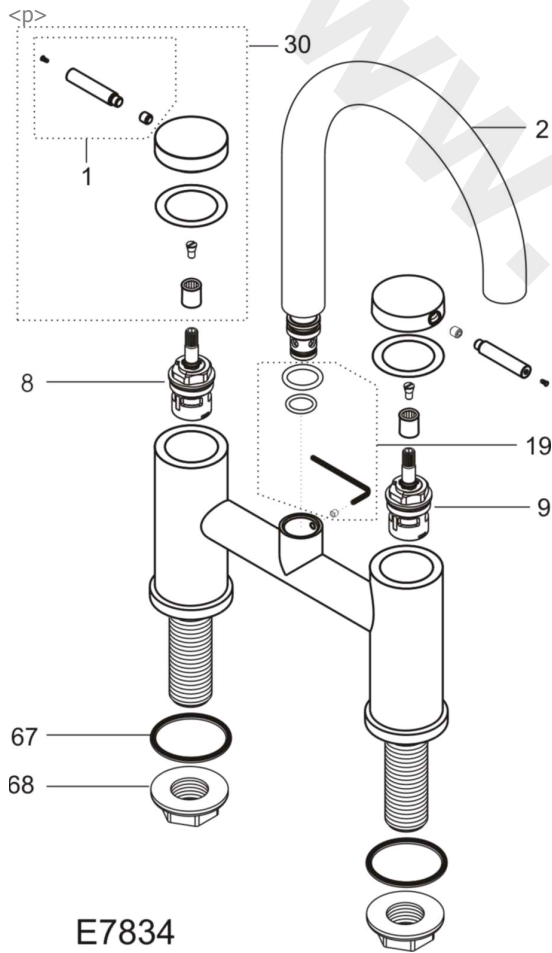

IDEAL-STANDARD BRASSWARE AFFINITY E7834 Kitchen 2 hole mixer lever handles twin flow

Ref.	Description
1	Affinity/Alchemy DC LVR hdl pin kit
2	Affinity twinflow kitchen spout complete
8	1/2 SE ceramic disc cartridge cl close (hot)
9	1/2 SE ceramic disc cartridge a/cl close (cold)
19	Affinity/Alchemy twinflow spout repair kit
30	Affinity/Alchemy 1/2" LV hdl complete pr
67	O RING SEAL SSL 126 34.59 X 2.62
68	1/2in plastic back nut
89	1/2 SE CERAMIC DISK INTERNALS PACK

Part No.
E960039AA
E960035--
E960583NU
E960582NU
E960005AA
E960038AA
E960068NU
EESM40700067
S960025NU

NB -- colour/finish options

Chrome = AA
Satin chrome = GN