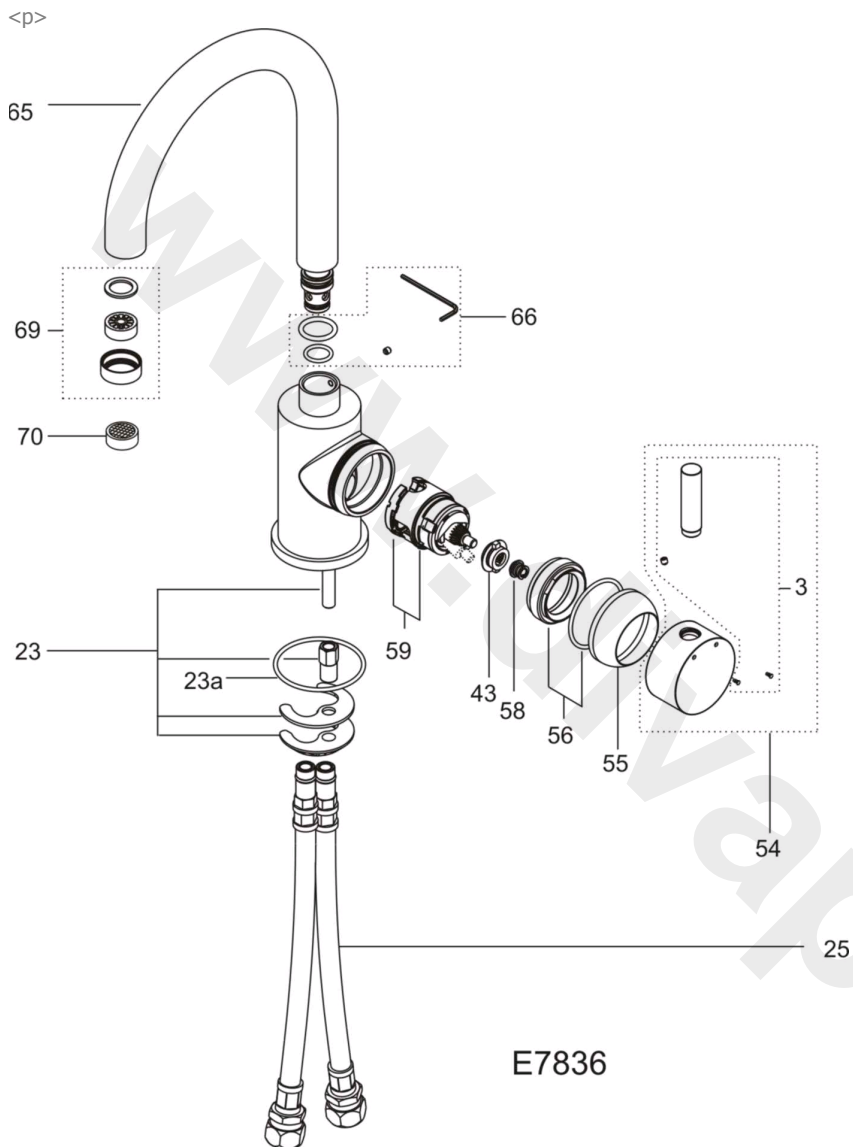

IDEAL-STANDARD BRASSWARE AFFINITY E7836 Kitchen single lever mixer single flow

E7836

Ref.	Description
3	Affinity/Alchemy single lever pin kit
23	Fixing kit
23a	Affinity Kitchen SL deck sealing ring
25	Flex tails
43	CAPELLO DRIVE INSERT
54	Affinity/Alchemy single lever handle complete
55	IDYLL BASIN/BIDET SHROUD CP
56	MULTIPORT LOCKING RING FOR BASIN BIDET
58	RETAINING NUT FOR S/L HDL - MINIMAL
59	MULTIPORT SINGLE LEVER CARTRIDGE SMALL
59a	Cartridge sealing o-ring 35 X 3
59b	Crescent shaped temperature limit stop
65	Affinity spout with M23 flow straightener (till 2007)
65a	New Spout with M24 flow straightener (from 2007)
66	Affinity monoflow kitchen spout repair kit
69	Flow straightener M23 (till 2007)
69a	FLOW STRAIGHTENER M24 X 1 & KEY (New from 2007)
70	Aerator (suitable for post 2007 spouts)

Part No.
E960042NU
E950607NU
E912722NU
S960172NU
E91810420
E960692AA
A906068AT
E960602NU
A951970NU11
A962715NU
A962984NU
E960040AA
A955144AA
E960005AA
-
A960412NU
A960386NU

NB -- colour/finish options

Chrome = AA