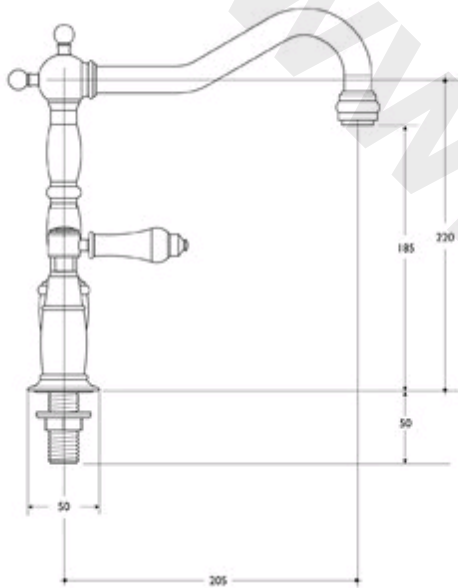

IDEAL-STANDARD BRASSWARE PROVENCE E9092 CHROME PROVENCE KITCHEN BRDGE MXR LV

<p>

Ref.	Description	Part No.
1	Spout complete	E960032NU
2	Spout repair kit	E960375NU
3	Handles complete - pair	E960031AA
3a	Handle fixing screw	E918322NU
4	Handle indices - kit	S960154AA
5	Shrouds - pair	E960030AA
6	O Ring - Base Flange	S960094AA
7	1/2 TX CERAMIC DISC CARTRIDGE A/CL CLOSE (was listed as A954361NU11)	-
8	1/2 TX CERAMIC DISC CARTRIDGE CL CLOSE (was listed as A954360NU11)	-
7&8	Pair of cartridges - E950318NU & E950319NU	S960032NU
9	Backnuts	EESM40700067
10	REPLACEMENT 1/2" BRASS BACKNUT	E960112NU
11	Flow straightener	A961625AA