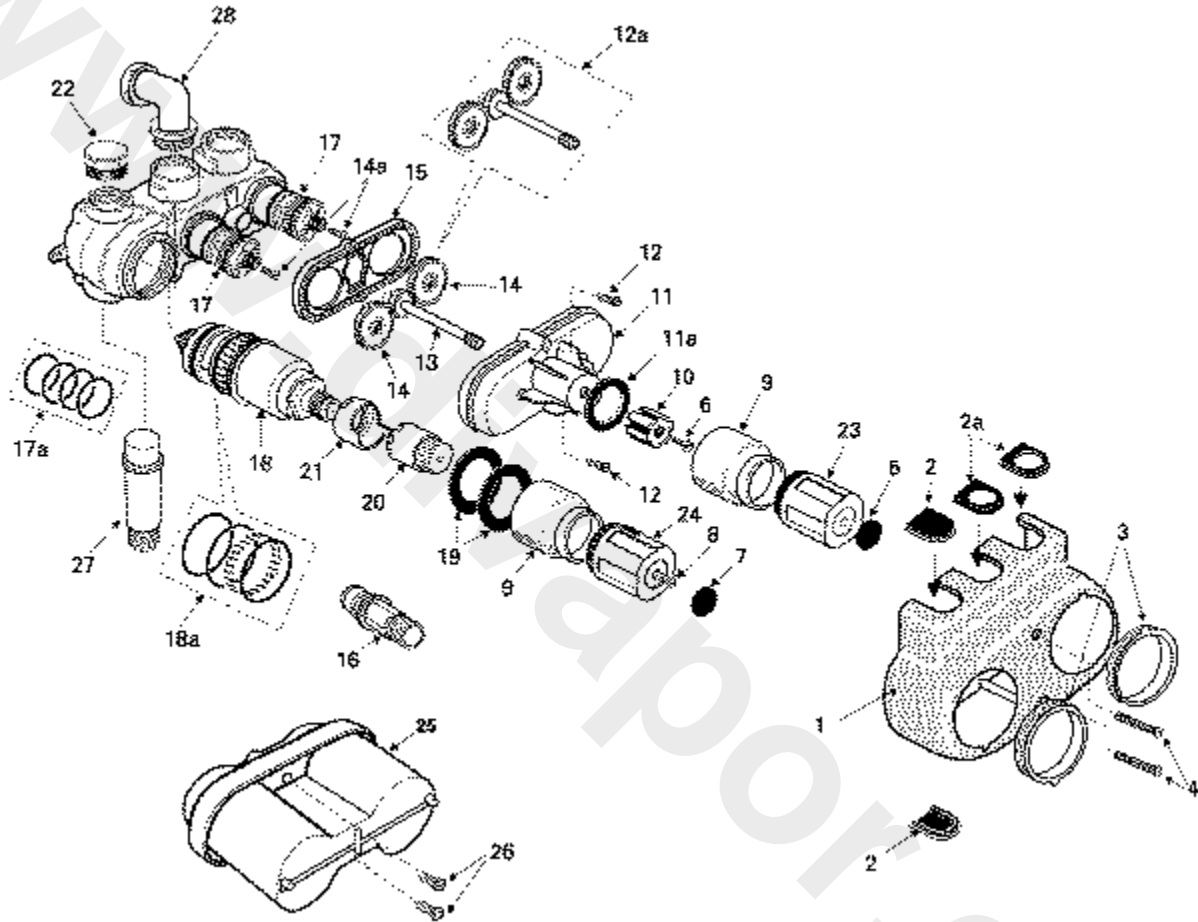

**TREVI**  
**BOOST**  
**E9105 (910) boost exposed**

[Boost Help](#)

[Installation Instructions](#)

[Elsewhere](#)

Ref.	Description	D	Part No.	Old Part No.
1	Cover complete Chrome	-	A953161AA11	99095300
1a	Cover complete white	-	A953161AC11	99095363
2	Plastic trims for cover	-	A963072AA	96307200
2a	Plastic pipe trims for cover	-	A923191LJ	96326400
3	Cover sealing rings	-	A962601NU	96260100
4	Cover plate fixing screw	-	A918434--	-
5	Cap for volume control handle	-	A962585NU	96258500
6	Screw for volume control handle	-	E918322NU	91855514
7	Cap for temperature control handle	-	A907294LJ	99106900
8	Screw for temperature control handle	-	A918416	91841600
9	Shroud	-	A962599--	-
10	Volume control handle carrier	-	A922539	92253900
11	Clutch cover	*	-	-
11a	Clutch cover sealing washer	*	-	-
12	Clutch cover fixing screw	*	-	-
13	Clutch drive shaft	*	A953155NU11	-
14	Gears for clutch	*	A960489NU	-
14a	Cone screw	*	-	-
15	Back plate for clutch assembly	*	-	-
16	Flushing outlet	-	A962927NU	96292700
17	1/2" cartridge cold	-	A952501NU11	A952501nu11
17a	O rings for cartridges	-	E960424NU	96255100
18	Booster cartridge	-	A963348AA	96334800
18a	Set of O rings and screens for booster cartridge	-	A963069NU	96306900
19	Shroud spacer washer comes with part number 9	*	-	-
20	Temperature handle carrier	-	A962589NU	96258900
21	Temperature handle stop	*	suppliedwithabove	-
22	Blanking plug	-	A91855414	99101400
23	Volume control handle	-	A962586--	-
24	Temperature control handle	-	A963347--	-
25	Mounting template/plaster guard	*	A923146	-
26	Mounting template/plaster guard screws	*	-	-
27	3/4" x 1/2" BSP shower outlet	-	A921774AA	99107700
28	3/4" BSP x 22mm compression elbows	-	A953162	99108200
29	Shower Hose	-	E4745--	-
30	Trevi Boost conversion kit	-	A963351--	-

NB -- colour/finish options: **Chrome = AA, Light Gold = AZ, White = AC**