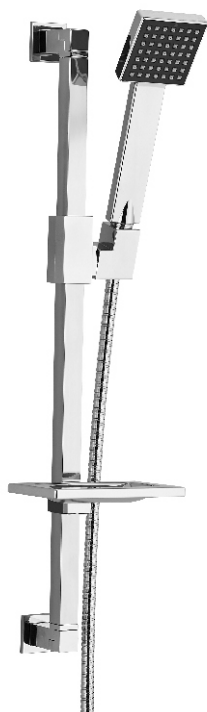

## Square Slider Rail Kits With Soap Dish