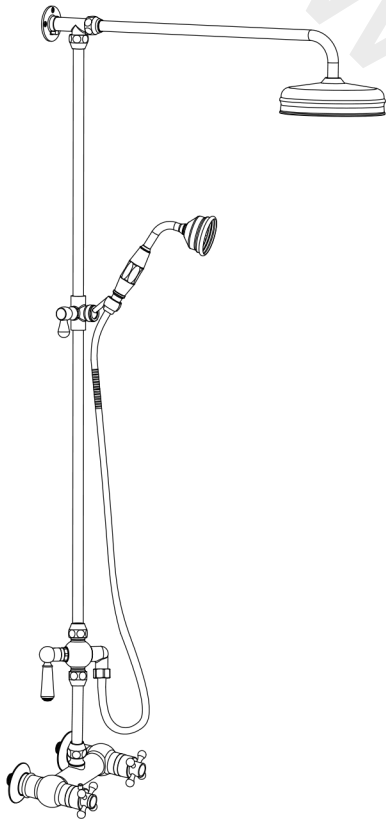

Traditional Thermostatic Shower Valve Top Outlet With Rigid Riser Kits including Diverter

Fitting Instructions

Please follow them carefully and
leave this manual with end user