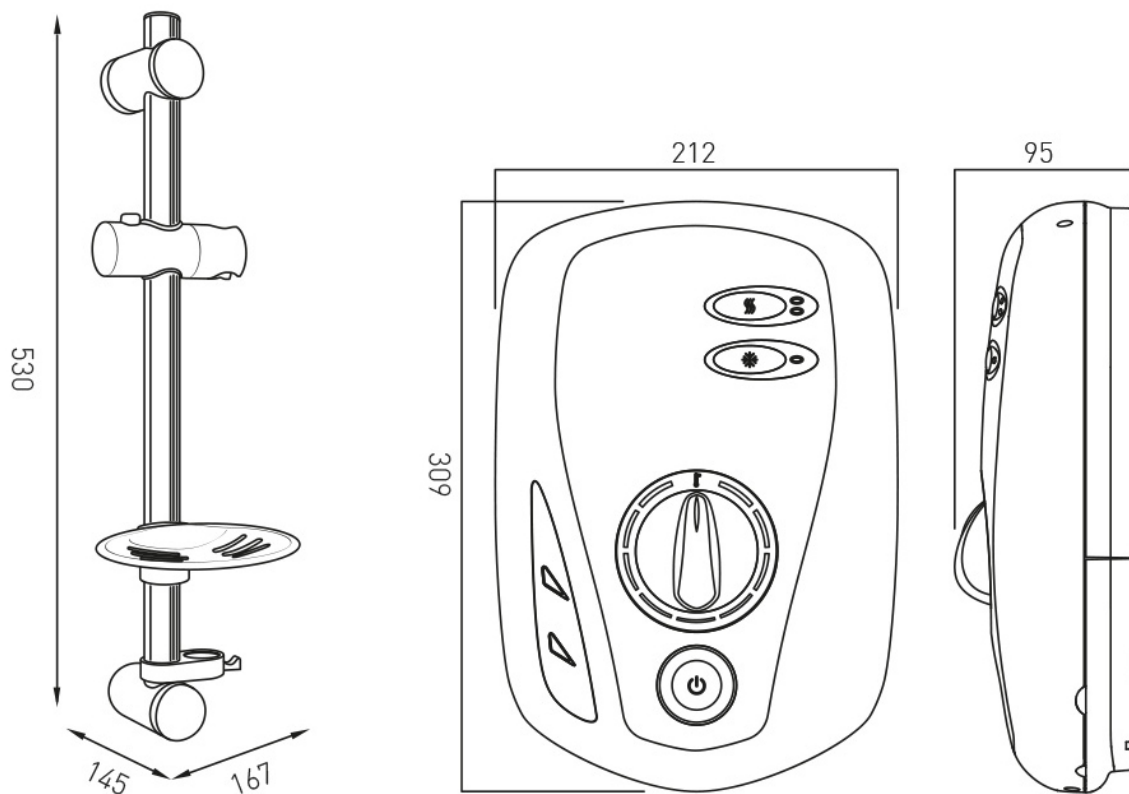

TECHNICAL DRAWING

COLLECTION: ELECTRIC SHOWERS

PRODUCT CODE: ELS-CHR-95-CP

tel: 01934 744466
email: sales@vado.com
www.vado.com

where inspiration flows
taps | showering | accessories