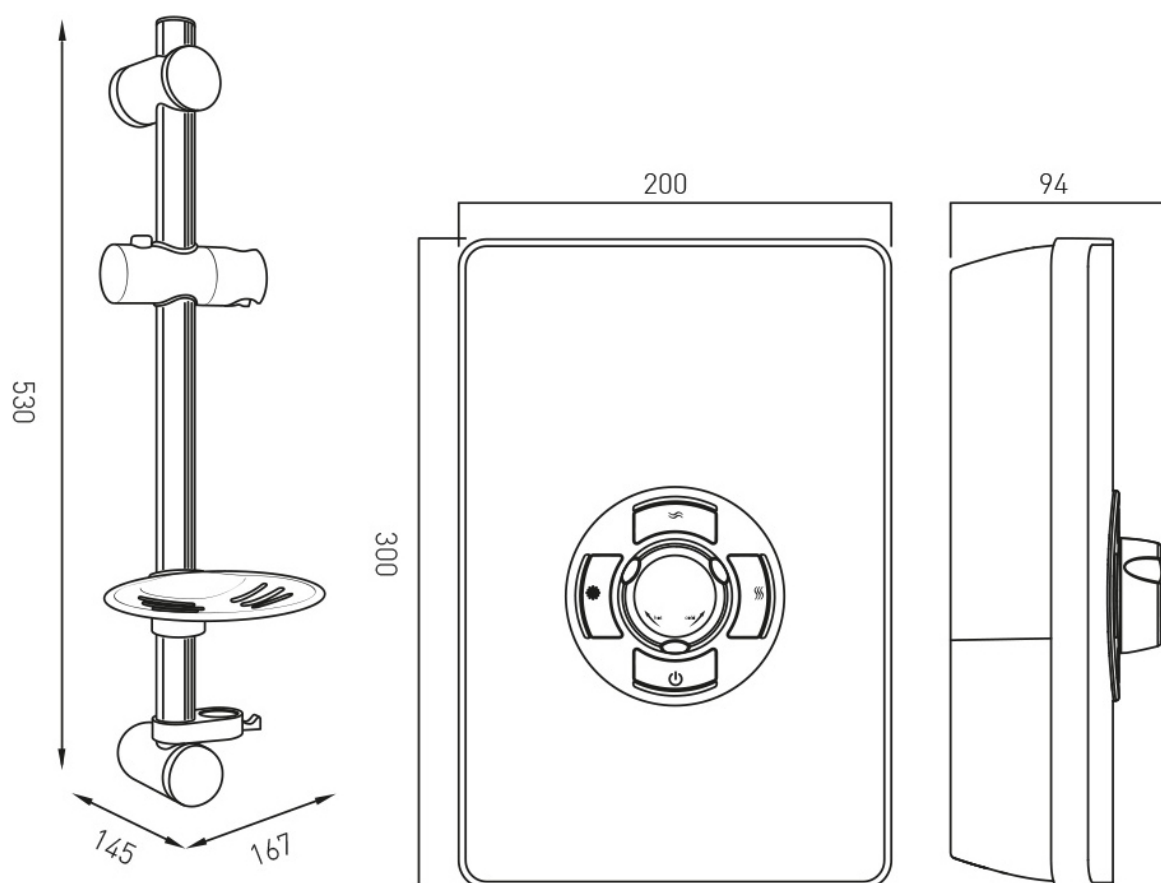

# SPECIFICATION SHEET

**COLLECTION:** ELECTRIC SHOWERS

**PRODUCT CODE:** ELS-ELE-85-MET

**DESCRIPTION:**

a fashion-led, modern design electric shower with soft press illuminated buttons, start/stop switch, power on indicator, low pressure indicator and phased shutdown feature which helps to reduce limescale build-up  
supplied complete with slide rail kit  
anti-kink chrome hose  
easy clean shower head with 5 spray patterns  
colours available:  
bronze  
black speckled  
grey  
metallic  
8.5kW and 9.5kW versions available  
2 year guarantee  
cold feed easy plumb installation  
BEAB, CE and BS approved

# TECHNICAL DRAWING

**COLLECTION:** ELECTRIC SHOWERS

**PRODUCT CODE:** ELS-ELE-85-MET

tel: 01934 744466  
email: sales@vado.com  
www.vado.com

**where inspiration flows**  
taps | showering | accessories