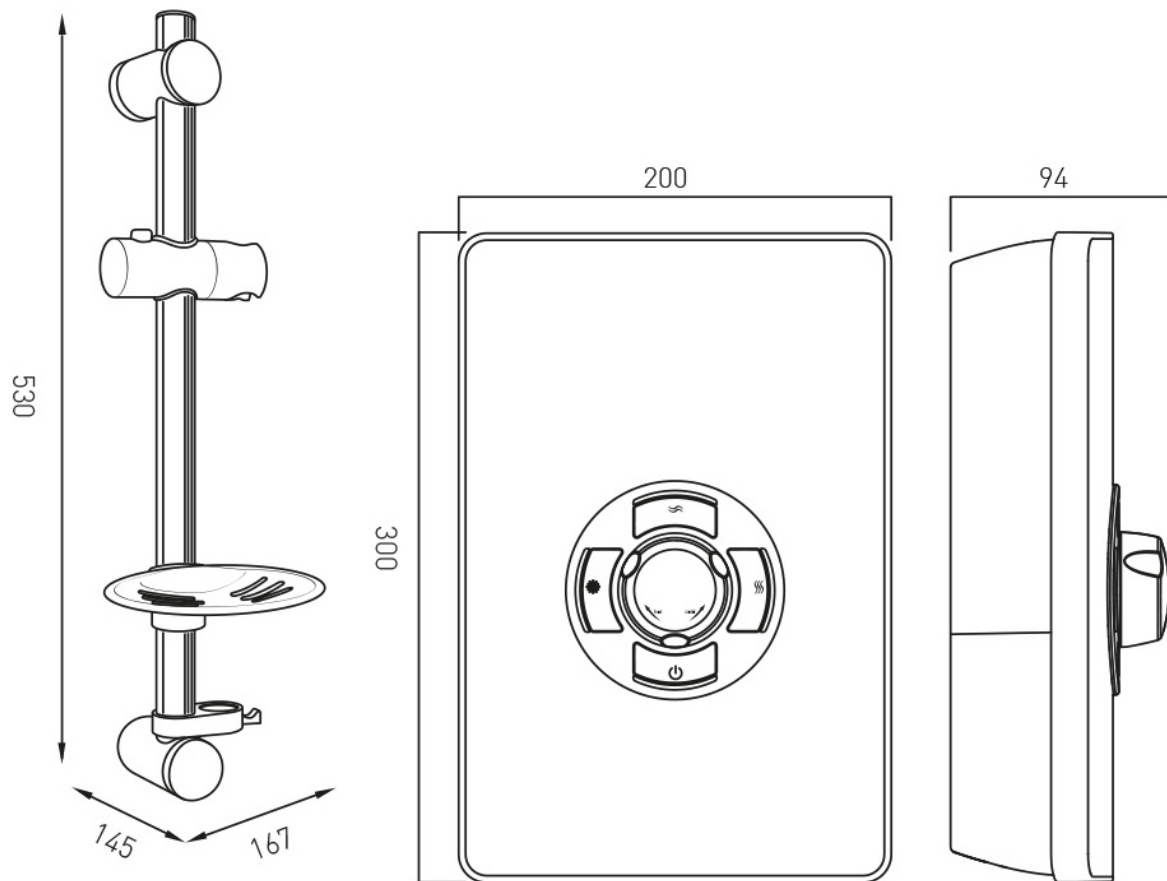

# SPECIFICATION SHEET

**COLLECTION:** ELECTRIC SHOWERS

**PRODUCT CODE:** ELS-ELE-95-MET

**DESCRIPTION:**

a fashion-led, modern design electric shower with soft press illuminated buttons, start/stop switch, power on indicator, low pressure indicator and phased shutdown feature which helps to reduce limescale build-up  
supplied complete with slide rail kit  
anti-kink chrome hose  
easy clean shower head with 5 spray patterns  
colours available:  
bronze  
black speckled  
grey  
metallic  
8.5kW and 9.5kW versions available  
2 year guarantee  
cold feed easy plumb installation  
BEAB, CE and BS approved

# TECHNICAL DRAWING

**COLLECTION:** ELECTRIC SHOWERS

**PRODUCT CODE:** ELS-ELE-95-MET

tel: 01934 744466  
email: sales@vado.com  
www.vado.com

**where inspiration flows**  
taps | showering | accessories