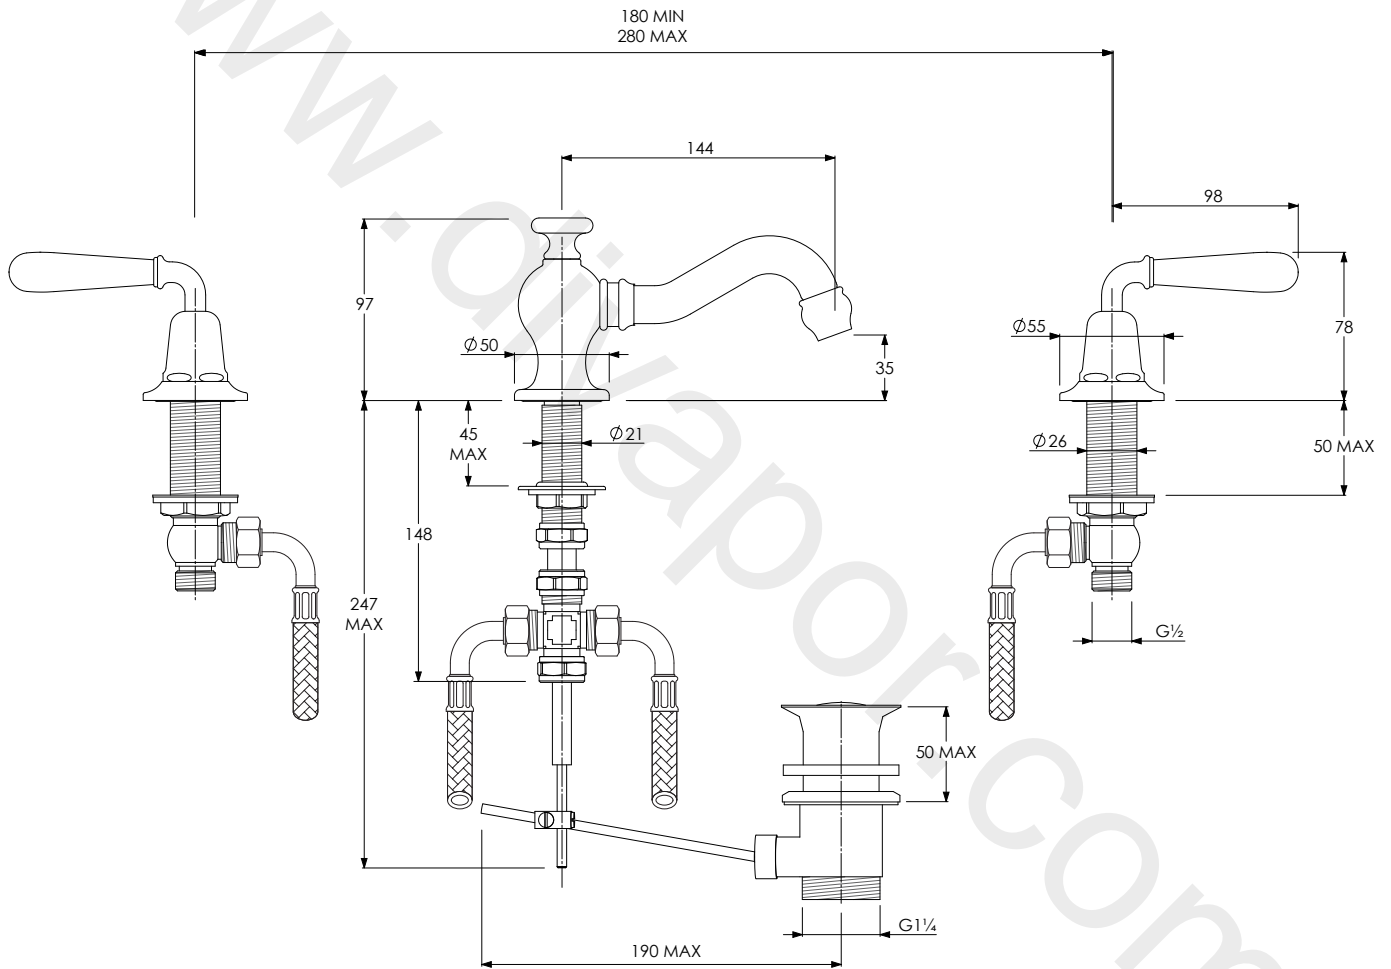

LEFROY BROOKS

IBROC HOUSE ESSEX ROAD
HODDESDON HERTS EN11 0QS UK
T: +44 (0)1992 708 316 F: +44 (0)1992 708 317

FB1204

LA CHAPELLE THREE-HOLE BASIN MIXER WITH
POP-UP WASTE WITH BLACK TORPILLE LEVERS

DIMENSIONAL DATA SHEET

DATE: 13/01/2021

REVISION: A

COPYRIGHT © LBIP LTD. ALL RIGHTS RESERVED

DIMENSIONS IN MILLIMETRES

WHILST EVERY EFFORT IS MADE TO ENSURE THE ACCURACY OF THESE DATA SHEETS THEY ARE SUBJECT TO CHANGE WITHOUT NOTICE AS PART OF THE COMPANY'S PRODUCT DEVELOPMENT PROCESS