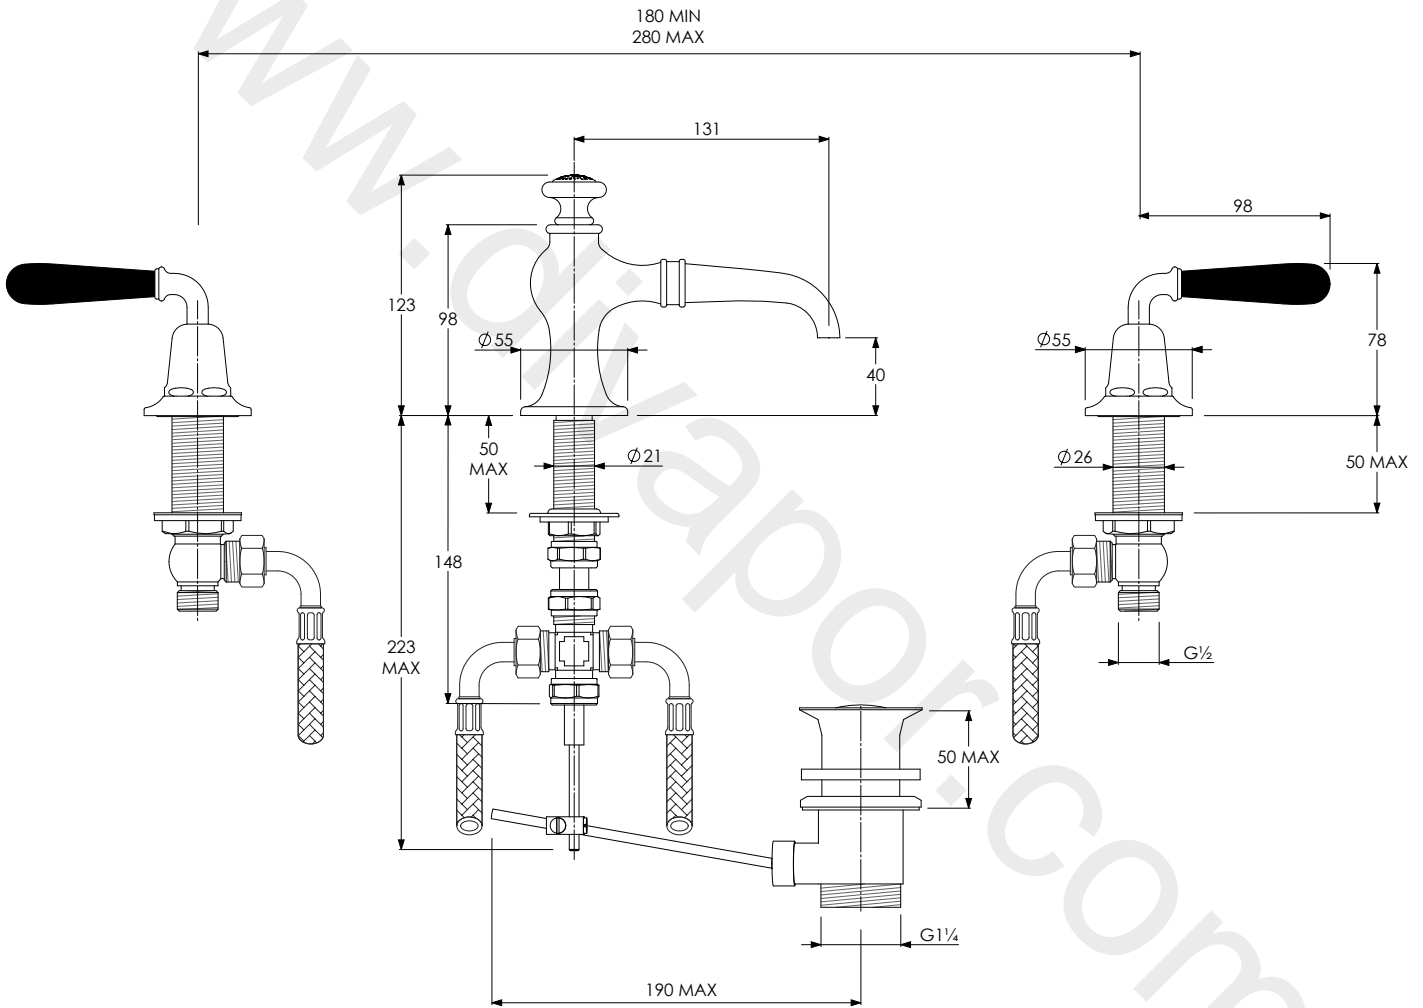

LEFROY BROOKS

IBROC HOUSE ESSEX ROAD
HODDESDON HERTS EN11 0QS UK
T: +44 (0)1992 708 316 F: +44 (0)1992 708 317

FB1205

LA CHAPELLE FLARED SPOUT BASIN MIXER
WITH BLACK TORPILLE AND POP-UP WASTE

DIMENSIONAL DATA SHEET

DATE: 02/01/2019

REVISION: A

COPYRIGHT © LBIP LTD. ALL RIGHTS RESERVED

DIMENSIONS IN MILLIMETRES

WHILST EVERY EFFORT IS MADE TO ENSURE THE ACCURACY OF THESE DATA SHEETS THEY ARE SUBJECT TO CHANGE WITHOUT NOTICE AS PART OF THE COMPANY'S PRODUCT DEVELOPMENT PROCESS