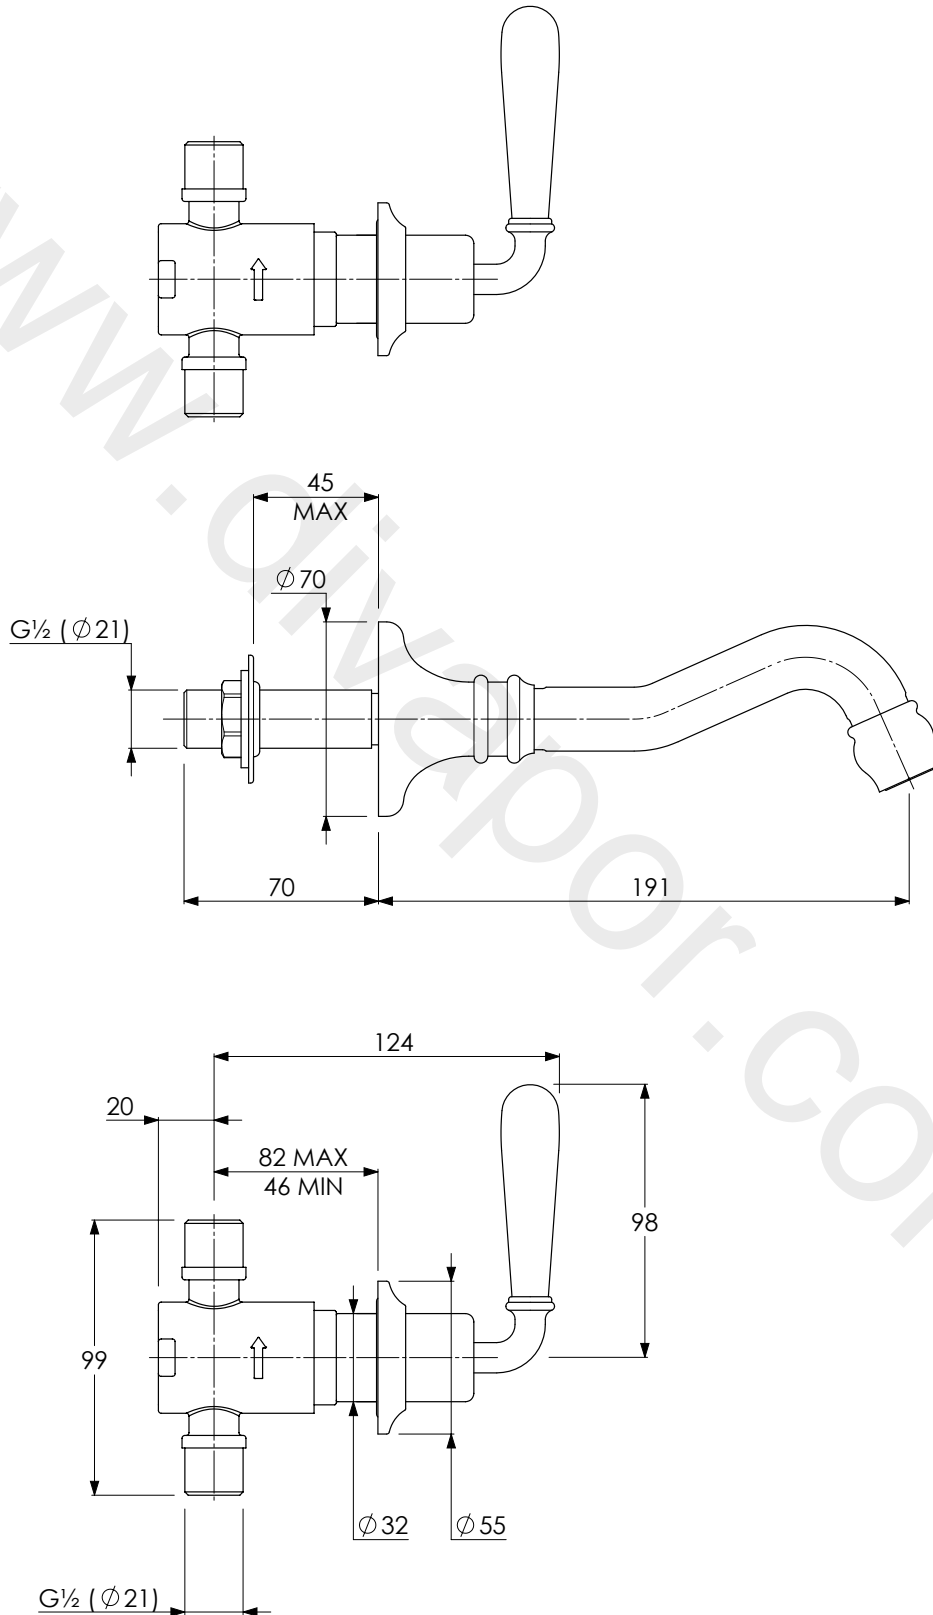

LEFROY BROOKS

IBROC HOUSE ESSEX ROAD
HODDESDON HERTS EN11 0QS UK
T: +44 (0)1992 708 316 F: +44 (0)1992 708 317

FB1208

LA CHAPELLE WALL MOUNTED BASIN MIXER
WITH BLACK TORPILLE LEVERS

DIMENSIONAL DATA SHEET

DATE: 29/01/2019

REVISION: A

DIMENSIONS IN MILLIMETRES

WHILST EVERY EFFORT IS MADE TO ENSURE THE ACCURACY OF THESE DATA SHEETS THEY ARE SUBJECT TO CHANGE WITHOUT NOTICE AS PART OF THE COMPANY'S PRODUCT DEVELOPMENT PROCESS