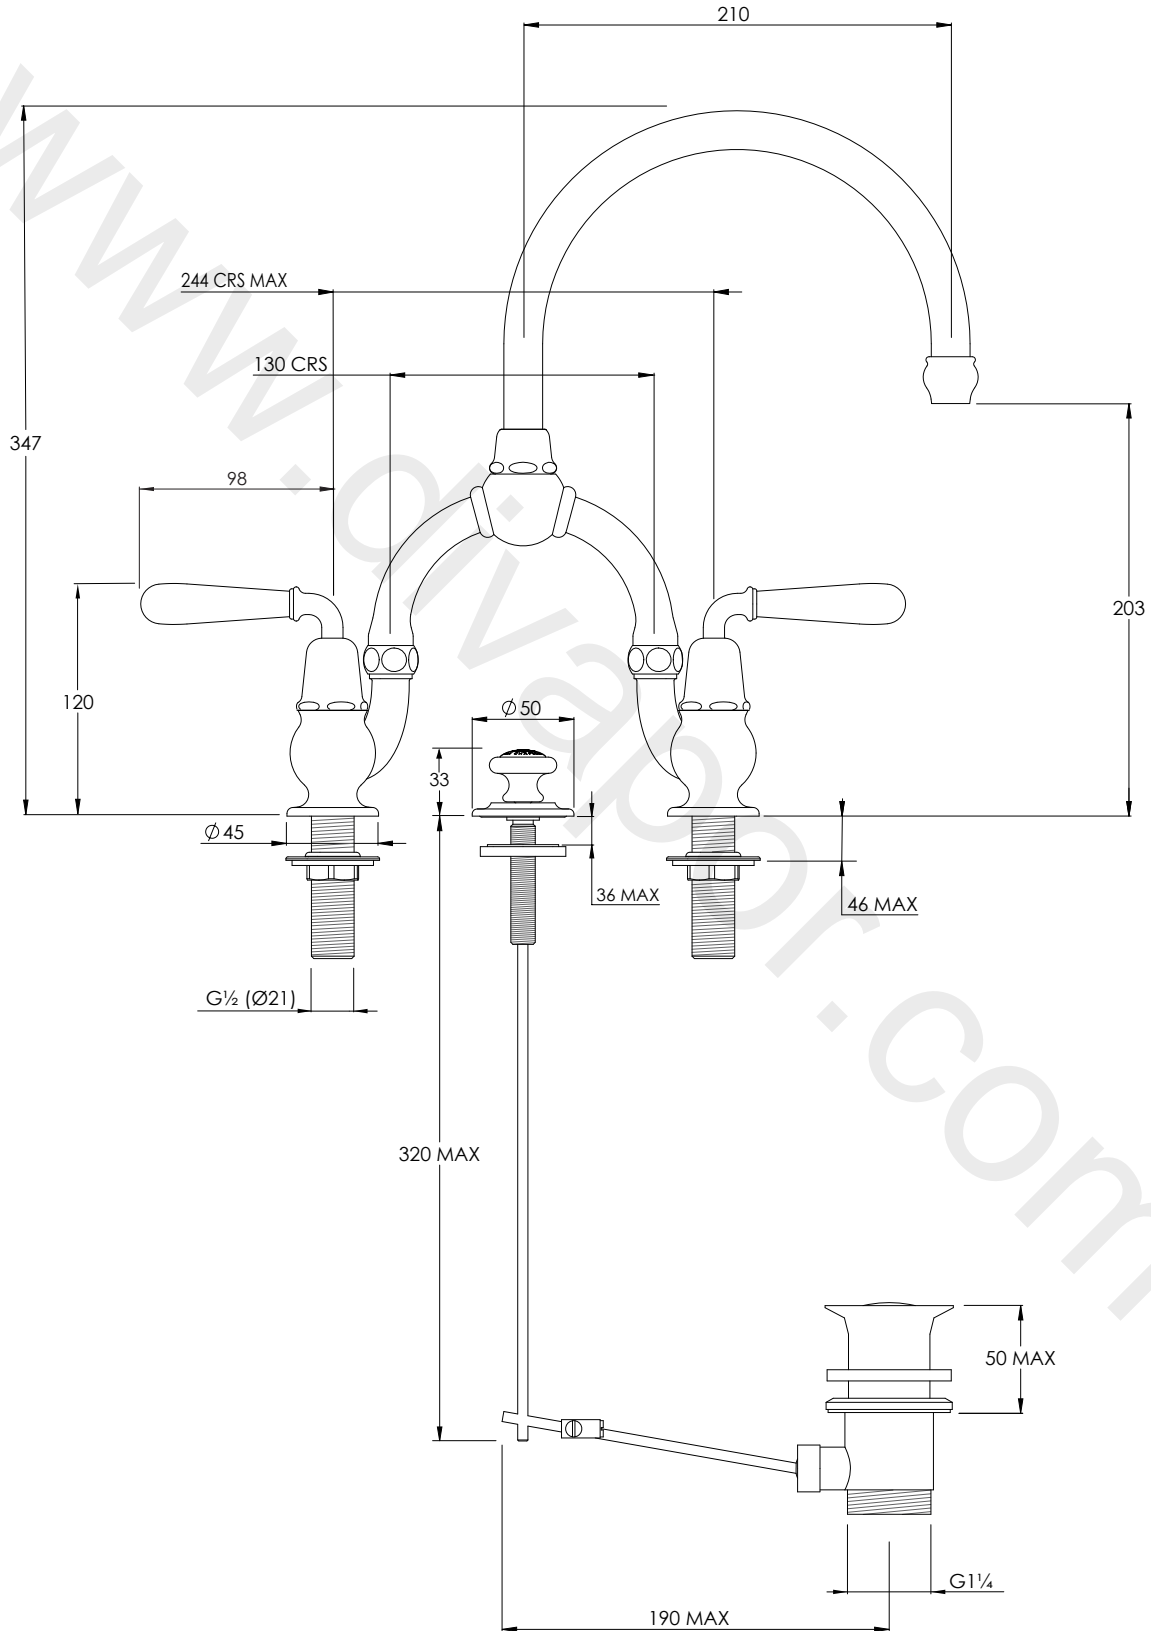

LEFROY BROOKS

IBROC HOUSE ESSEX ROAD
HODDESDON HERTS EN11 0QS UK
T: +44 (0)1992 708 316 F: +44 (0)1992 708 317

FB9000

LA CHAPELLE BASIN BRIDGE MIXER WITH
BLACK TORPILLE LEVERS AND POP-UP WASTE

DIMENSIONAL DATA SHEET

DATE: 08/05/2019

REVISION: A

COPYRIGHT © LBIP LTD. ALL RIGHTS RESERVED

DIMENSIONS IN MILLIMETRES

WHILST EVERY EFFORT IS MADE TO ENSURE THE ACCURACY OF THESE DATA SHEETS THEY ARE SUBJECT TO CHANGE WITHOUT NOTICE AS PART OF THE COMPANY'S PRODUCT DEVELOPMENT PROCESS