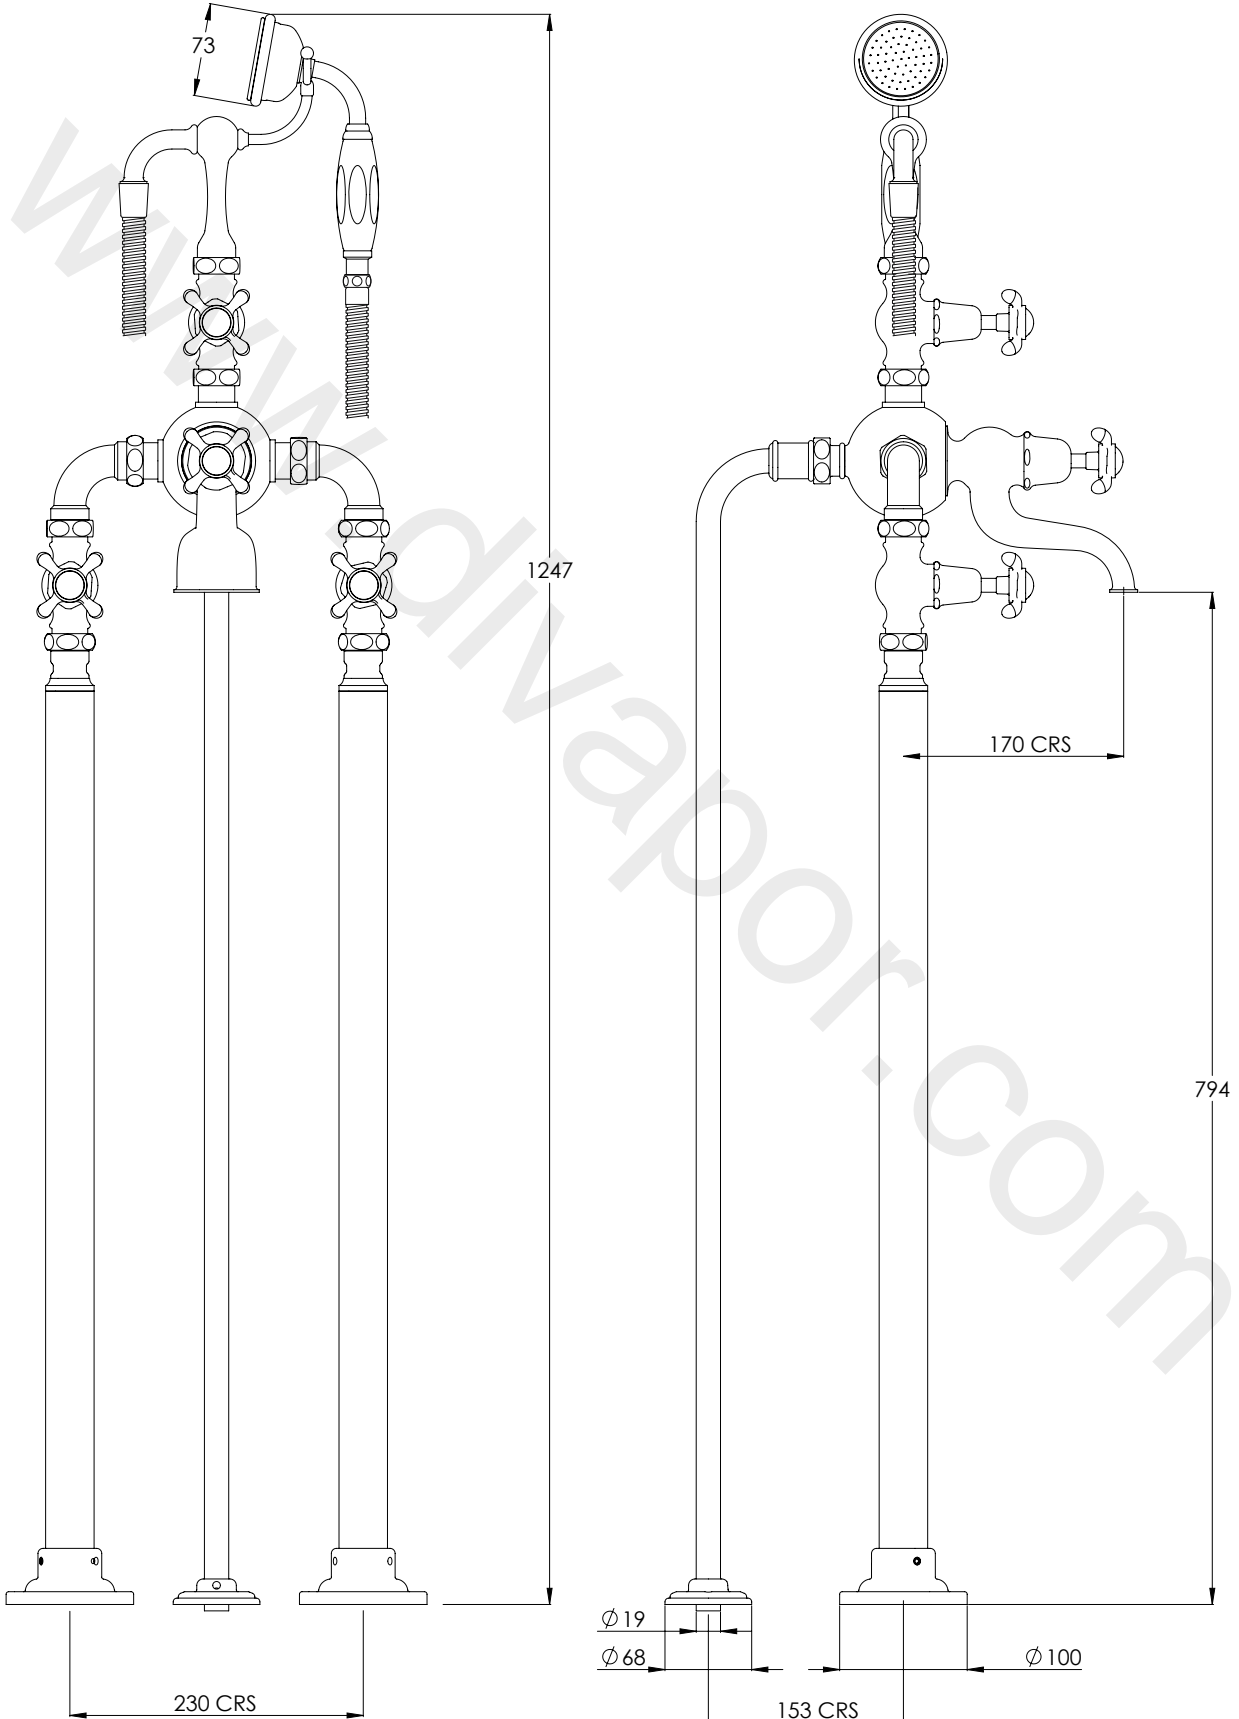

LEFROY BROOKS

IBROC HOUSE ESSEX ROAD
HODDESDON HERTS EN11 0QS UK
T: +44 (0)1992 708 316 F: +44 (0)1992 708 317

FH1148

LA CHAPELLE DECK MOUNTED BATH SHOWER MIXER
ON STAND PIPES

DIMENSIONAL DATA SHEET

DATE: 31/05/2019

REVISION: B

COPYRIGHT © LBIP LTD. ALL RIGHTS RESERVED

DIMENSIONS IN MILLIMETRES

WHILST EVERY EFFORT IS MADE TO ENSURE THE ACCURACY OF THESE DATA SHEETS THEY ARE SUBJECT TO CHANGE WITHOUT NOTICE AS PART OF THE COMPANY'S PRODUCT DEVELOPMENT PROCESS