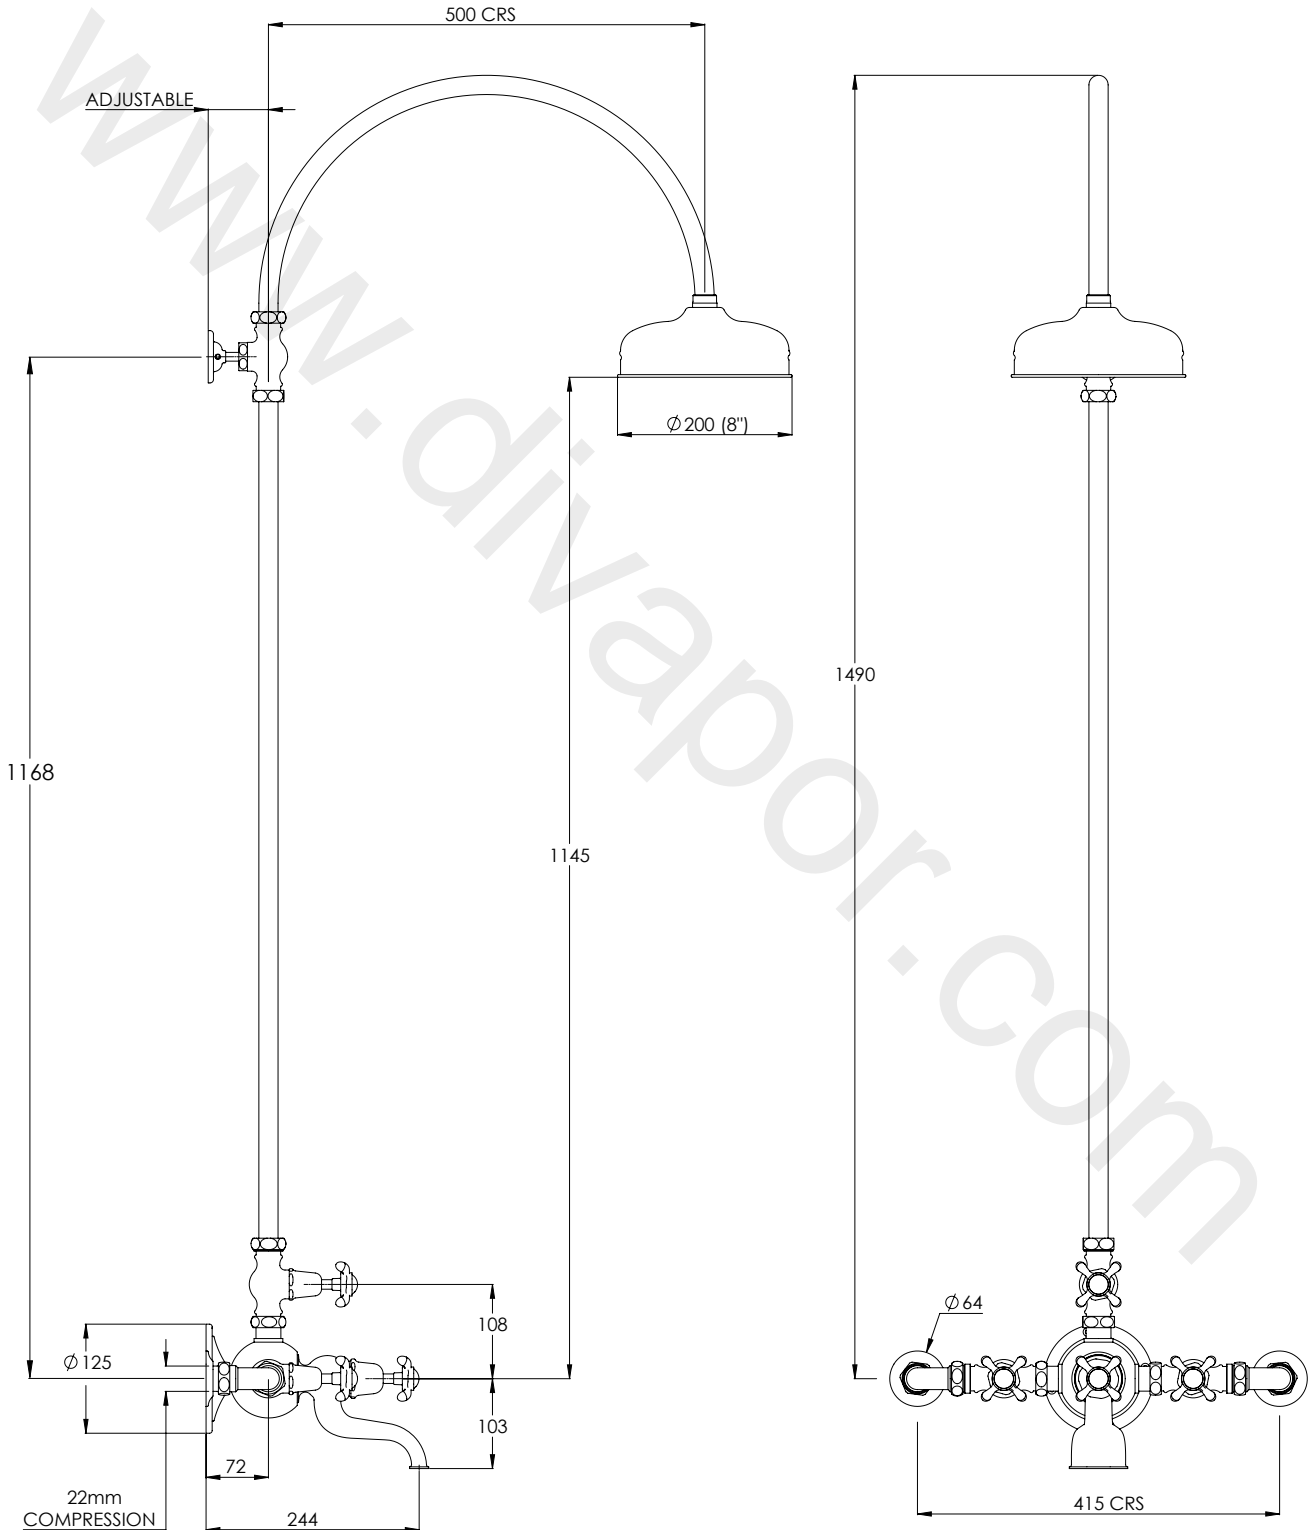

# FH1156

LA CHAPELLE WALL MOUNTED BATH SHOWER  
MIXER WITH RISER & 8" SHOWER ROSE

## DIMENSIONAL DATA SHEET

DATE: 03/06/2019

REVISION: B

COPYRIGHT © LBIP LTD. ALL RIGHTS RESERVED

DIMENSIONS IN MILLIMETRES

WHILST EVERY EFFORT IS MADE TO ENSURE THE ACCURACY OF THESE DATA SHEETS THEY ARE SUBJECT TO CHANGE WITHOUT NOTICE AS PART OF THE COMPANY'S PRODUCT DEVELOPMENT PROCESS