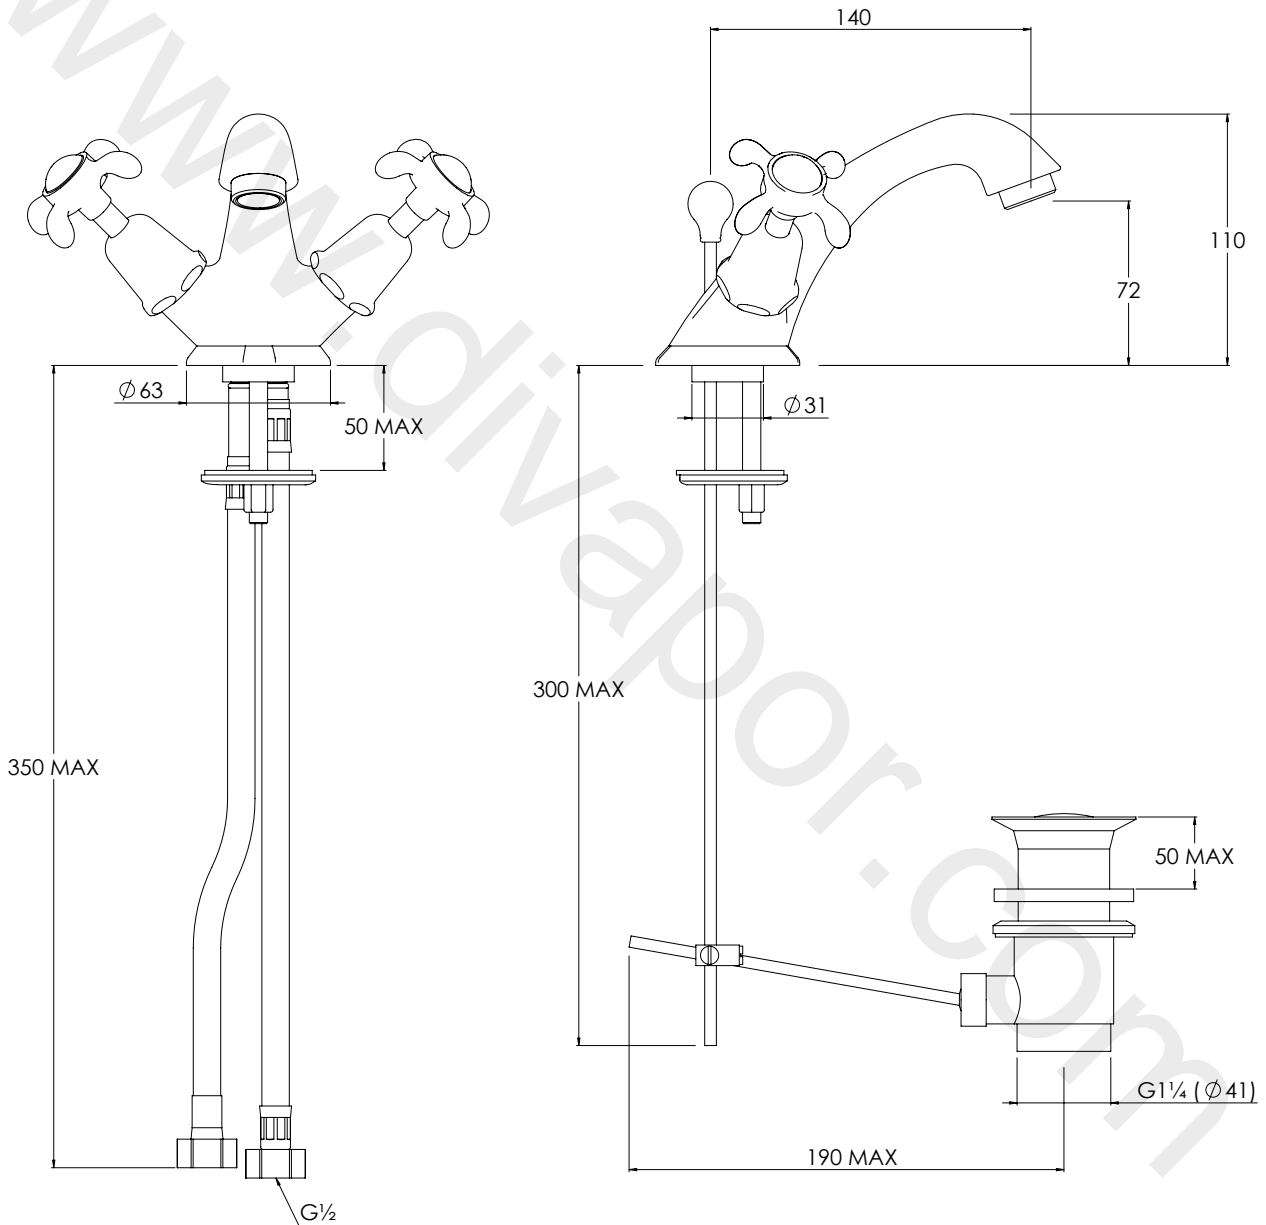

LEFROY BROOKS

IBROC HOUSE ESSEX ROAD
HODDESDON HERTS EN11 0QS UK
T: +44 (0)1992 708 316 F: +44 (0)1992 708 317

FH1189

LA CHAPELLE MONO BASIN MIXER WITH
POP-UP WASTE

DIMENSIONAL DATA SHEET

DATE: 28/05/2019

REVISION: C

COPYRIGHT © LBIP LTD. ALL RIGHTS RESERVED

DIMENSIONS IN MILLIMETRES

WHILST EVERY EFFORT IS MADE TO ENSURE THE ACCURACY OF THESE DATA SHEETS THEY ARE SUBJECT TO CHANGE WITHOUT NOTICE AS PART OF THE COMPANY'S PRODUCT DEVELOPMENT PROCESS