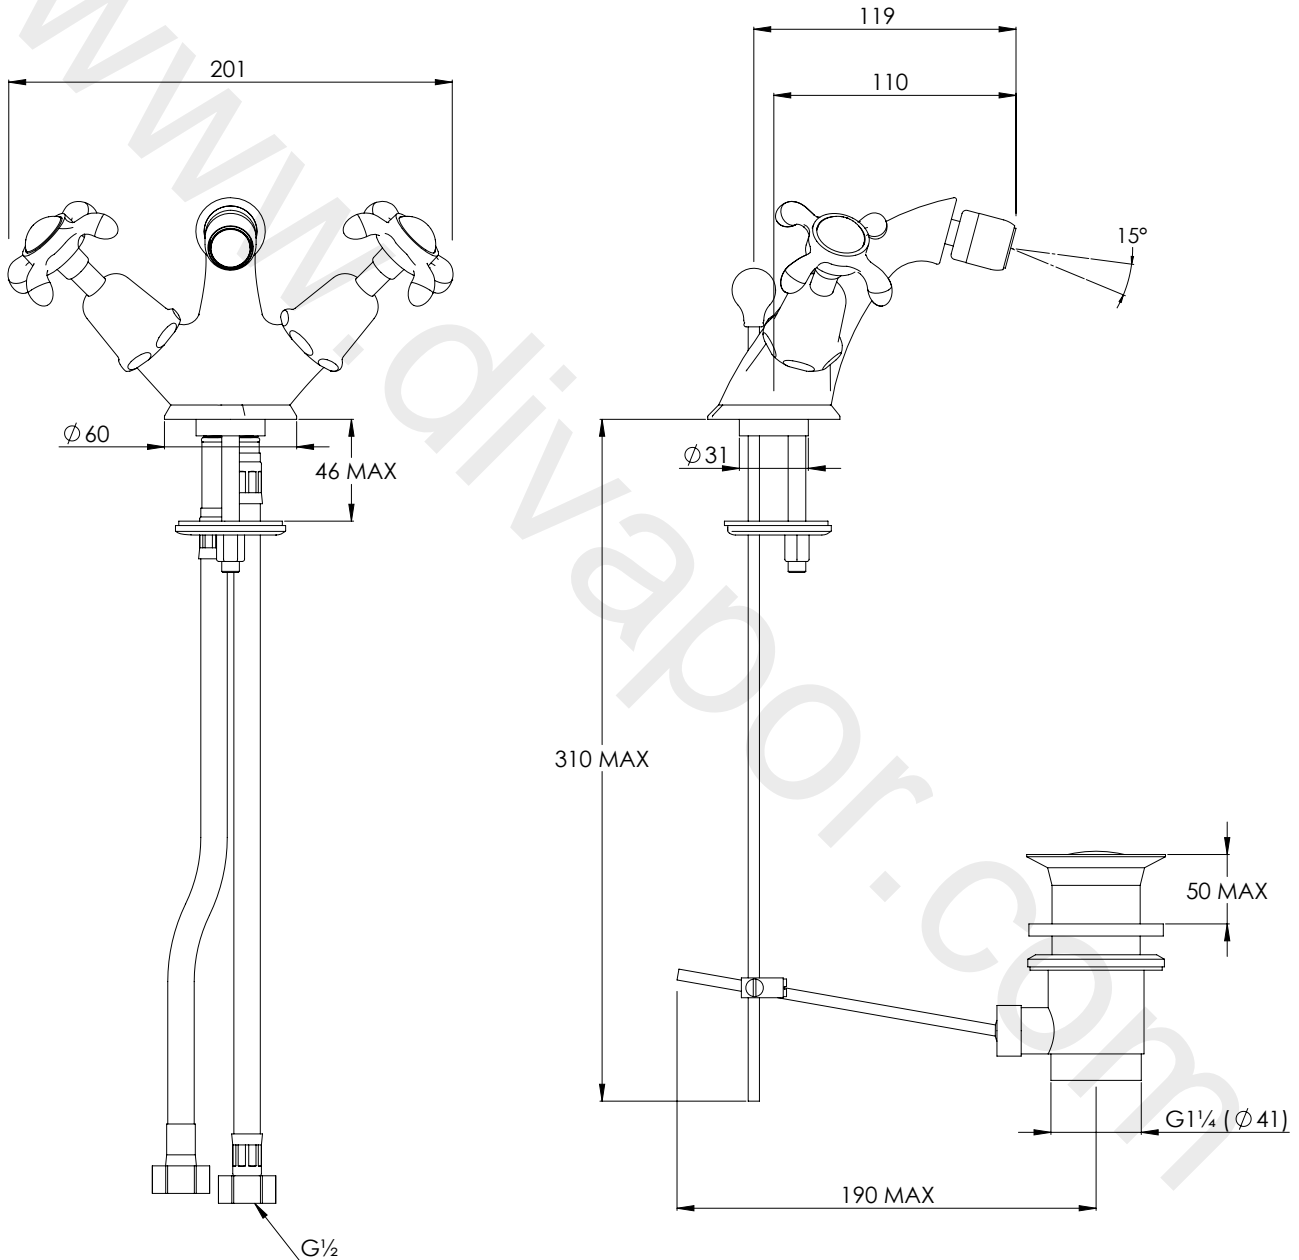

# FH1199

LA CHAPELLE MONO BIDET MIXER WITH POP-UP  
WASTE

DIMENSIONAL DATA SHEET

DATE: 03/06/2019

REVISION: C

COPYRIGHT © LBIP LTD. ALL RIGHTS RESERVED

DIMENSIONS IN MILLIMETRES

WHILST EVERY EFFORT IS MADE TO ENSURE THE ACCURACY OF THESE DATA SHEETS THEY ARE SUBJECT TO CHANGE WITHOUT NOTICE AS PART OF THE COMPANY'S PRODUCT DEVELOPMENT PROCESS