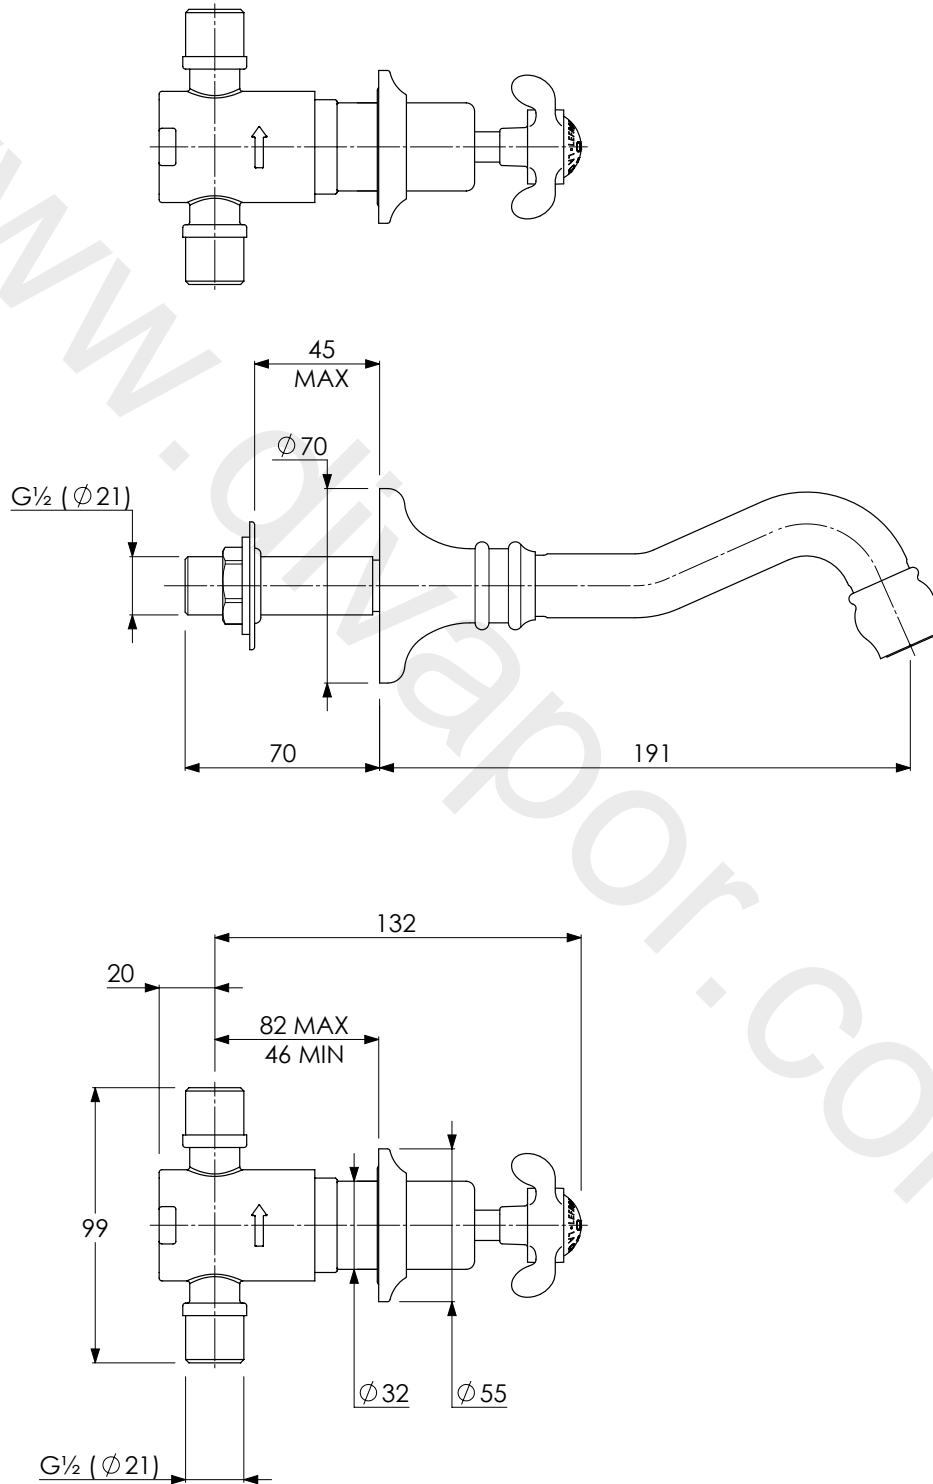

LEFROY BROOKS

IBROC HOUSE ESSEX ROAD
HODDESDON HERTS EN11 0QS UK
T: +44 (0)1992 708 316 F: +44 (0)1992 708 317

FH1208

LA CHAPELLE WALL MOUNTED BASIN MIXER

DIMENSIONAL DATA SHEET

DATE: 29/01/2019

REVISION: A

COPYRIGHT © LBIP LTD. ALL RIGHTS RESERVED

DIMENSIONS IN MILLIMETRES

WHILST EVERY EFFORT IS MADE TO ENSURE THE ACCURACY OF THESE DATA SHEETS THEY ARE SUBJECT TO CHANGE WITHOUT NOTICE AS PART OF THE COMPANY'S PRODUCT DEVELOPMENT PROCESS