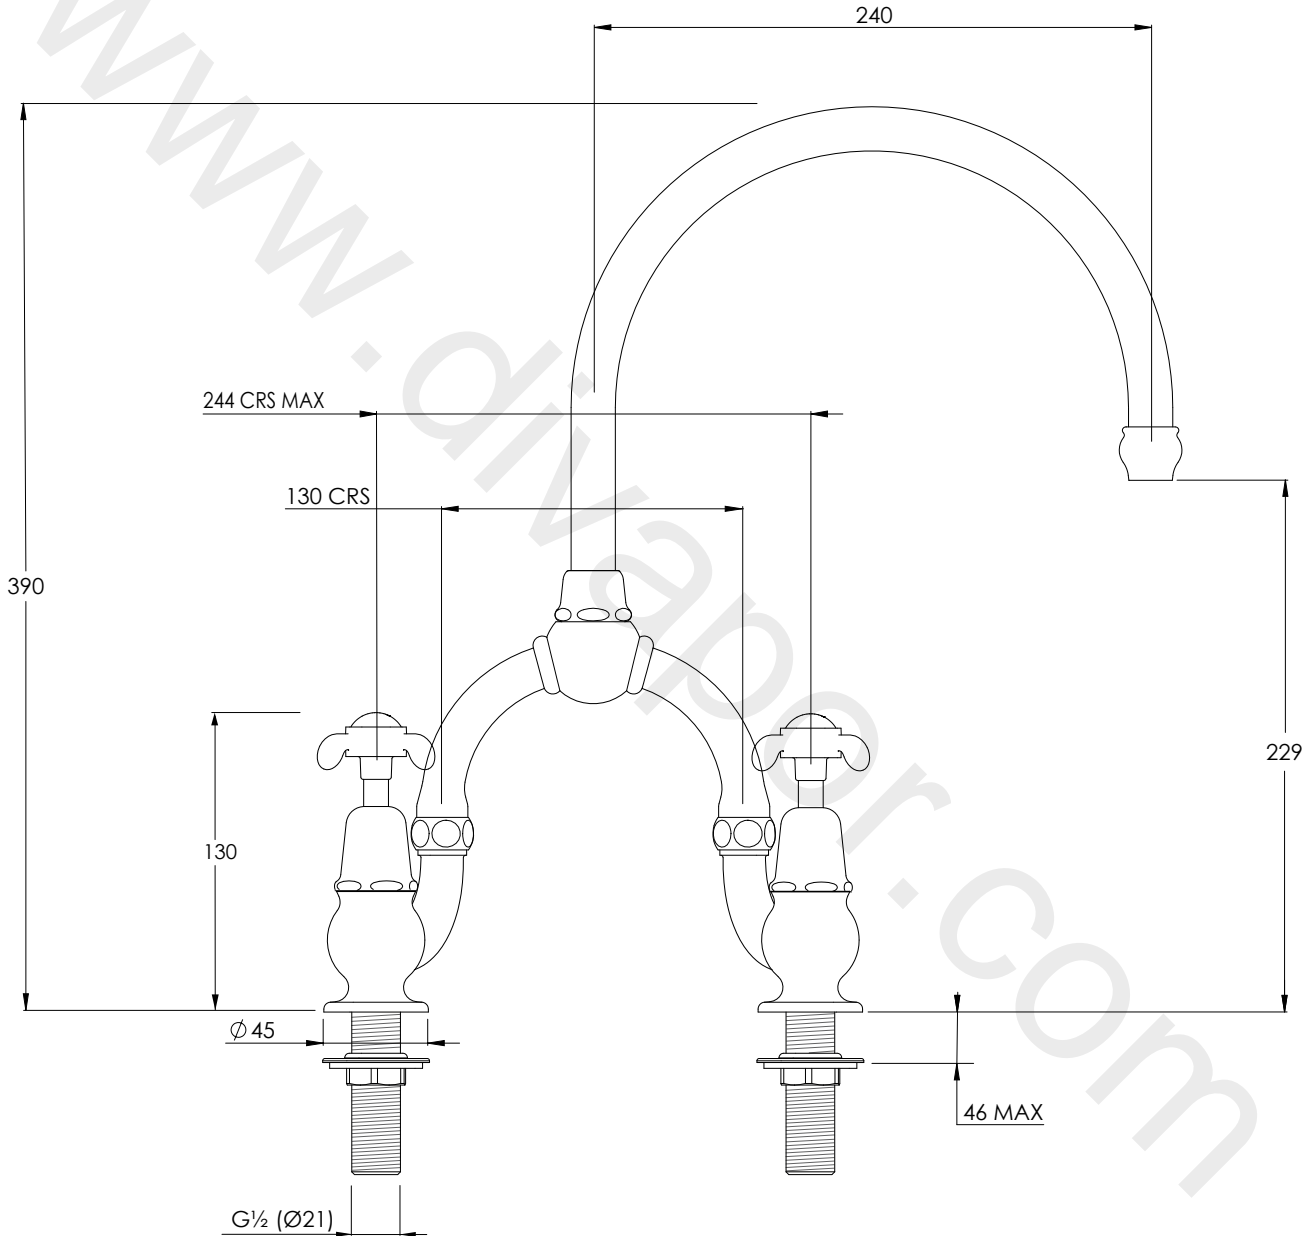

LEFROY BROOKS

IBROC HOUSE ESSEX ROAD
HODDESDON HERTS EN11 0QS UK
T: +44 (0)1992 708 316 F: +44 (0)1992 708 317

FH1530

LA CHAPELLE KITCHEN BRIDGE MIXER

DIMENSIONAL DATA SHEET

DATE: 03/06/2019

REVISION: B

COPYRIGHT © LBIP LTD. ALL RIGHTS RESERVED

DIMENSIONS IN MILLIMETRES

WHILST EVERY EFFORT IS MADE TO ENSURE THE ACCURACY OF THESE DATA SHEETS THEY ARE SUBJECT TO CHANGE WITHOUT NOTICE AS PART OF THE COMPANY'S PRODUCT DEVELOPMENT PROCESS