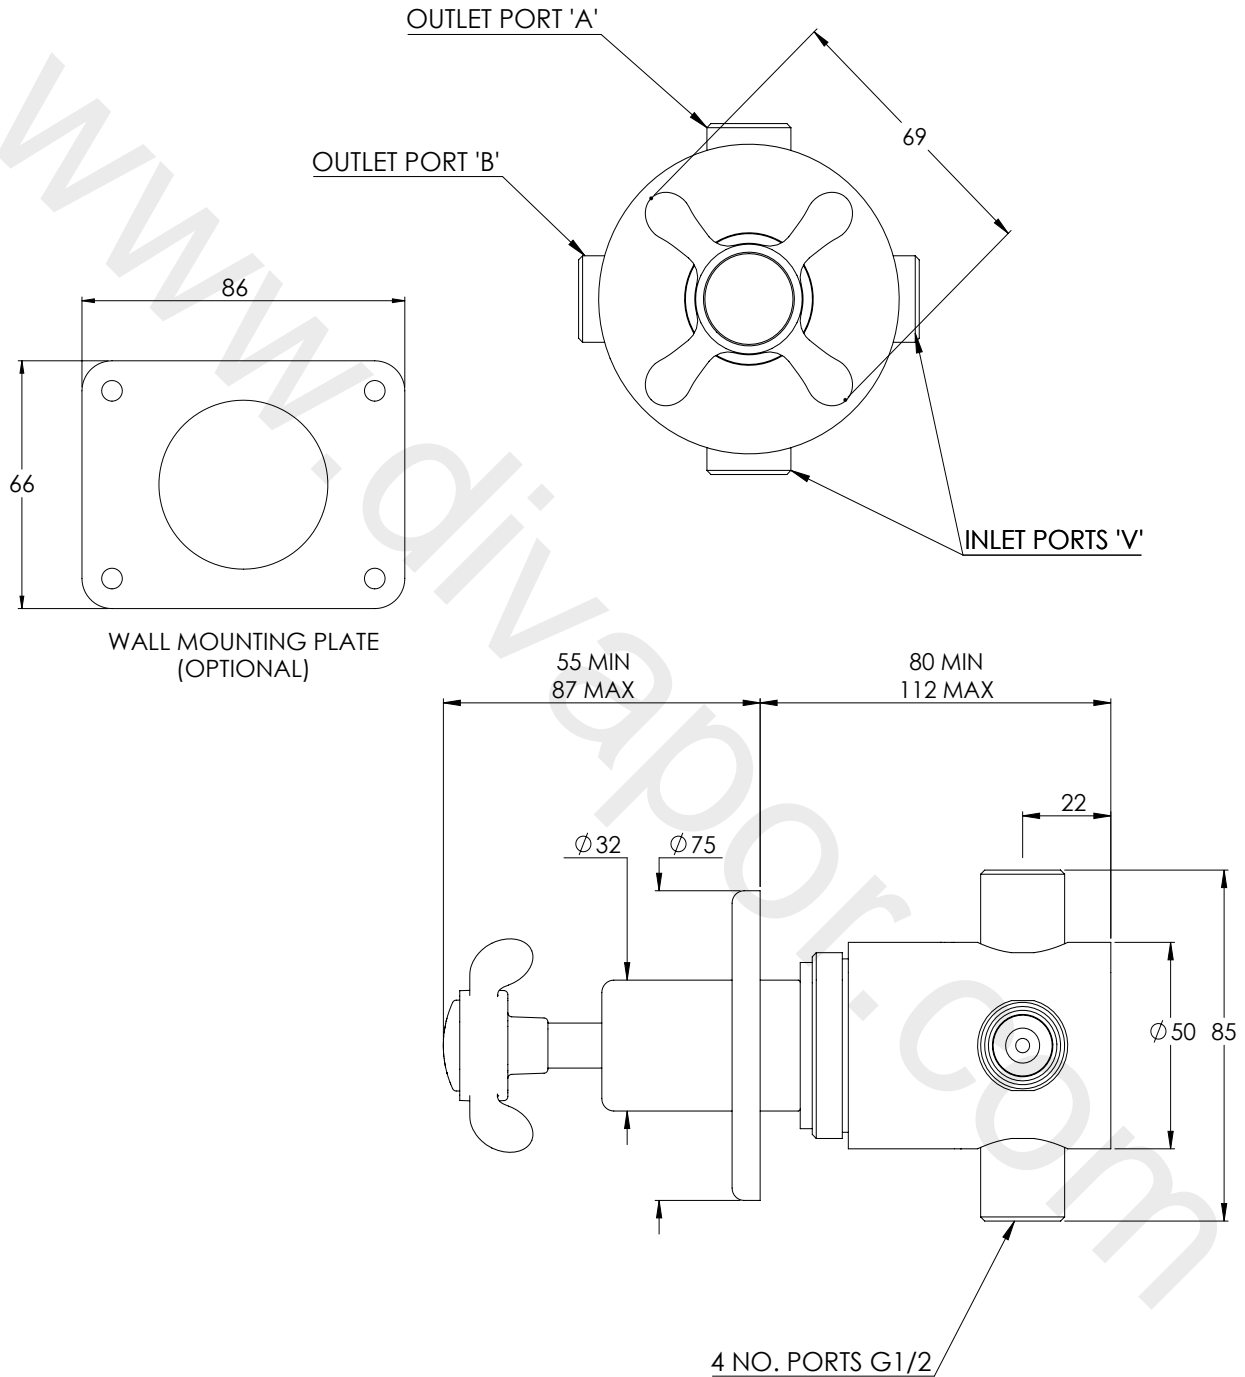

# FH1721

LA CHAPELLE WALL MOUNTED TWO-WAY DIVERTER

## DIMENSIONAL DATA SHEET

DATE: 05/08/21

REVISION: A

COPYRIGHT © LBIP LTD. ALL RIGHTS RESERVED

DIMENSIONS IN MILLIMETRES

WHILST EVERY EFFORT IS MADE TO ENSURE THE ACCURACY OF THESE DATA SHEETS THEY ARE SUBJECT TO CHANGE WITHOUT NOTICE AS PART OF THE COMPANY'S PRODUCT DEVELOPMENT PROCESS