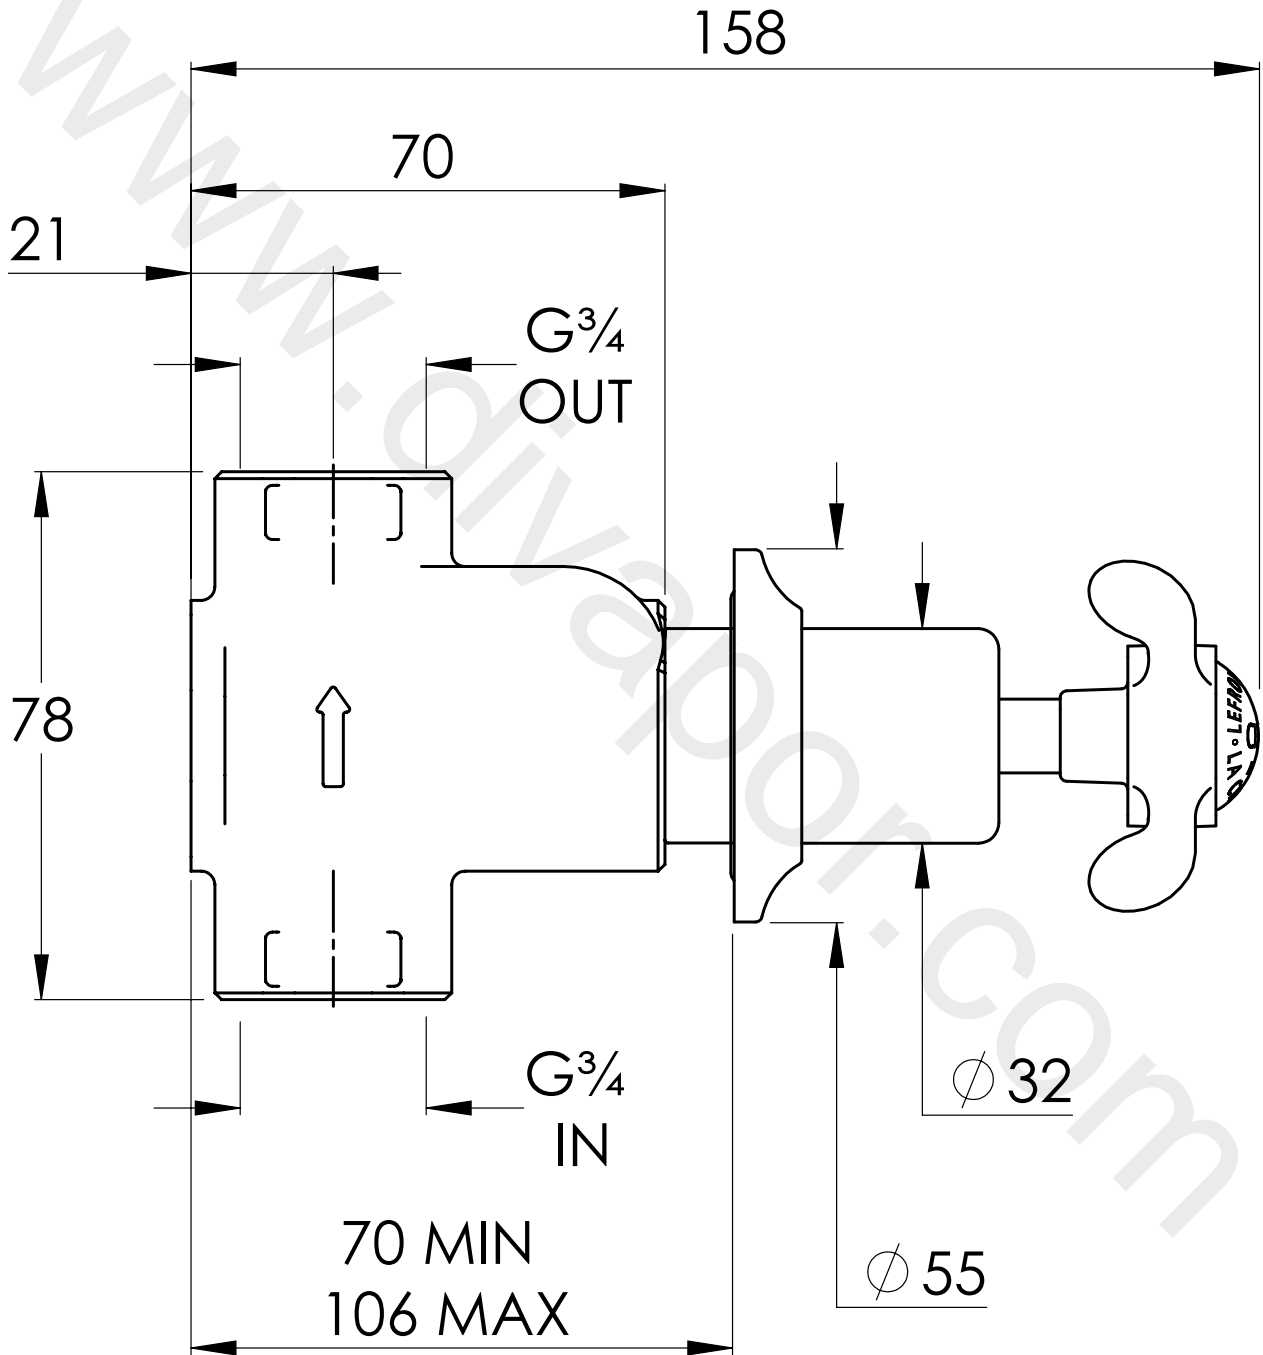

LEFROY BROOKS

IBROC HOUSE ESSEX ROAD
HODDESDON HERTS EN11 0QS UK
T: +44 (0)1992 708 316 F: +44 (0)1992 708 317

FH5000

LA CHAPELLE FLOW CONTROL VALVE

DIMENSIONAL DATA SHEET

DATE: 23/01/2020

REVISION: C

DIMENSIONS IN MILLIMETRES