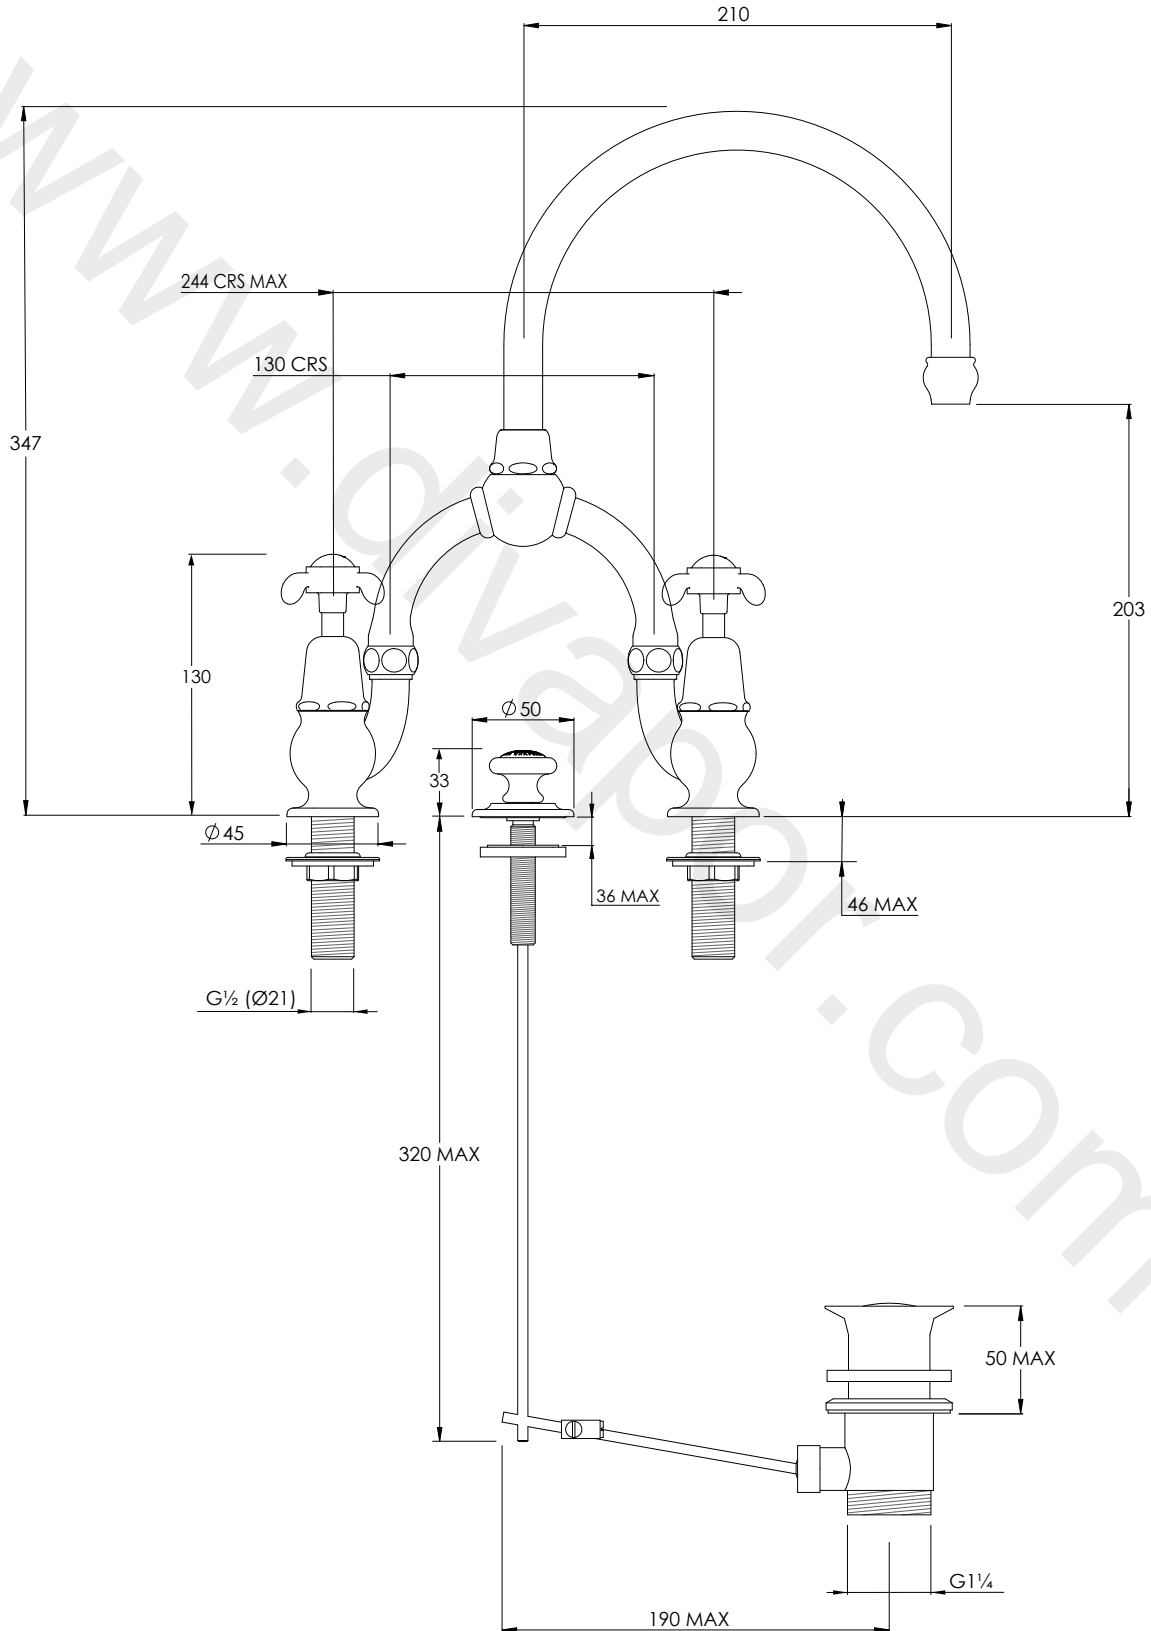

# FH9000

LA CHAPELLE BASIN BRIDGE MIXER WITH  
POP-UP WASTE

## DIMENSIONAL DATA SHEET

DATE: 08/05/2019

REVISION: G

COPYRIGHT © LBIP LTD. ALL RIGHTS RESERVED

DIMENSIONS IN MILLIMETRES

WHILST EVERY EFFORT IS MADE TO ENSURE THE ACCURACY OF THESE DATA SHEETS THEY ARE SUBJECT TO CHANGE WITHOUT NOTICE AS PART OF THE COMPANY'S PRODUCT DEVELOPMENT PROCESS