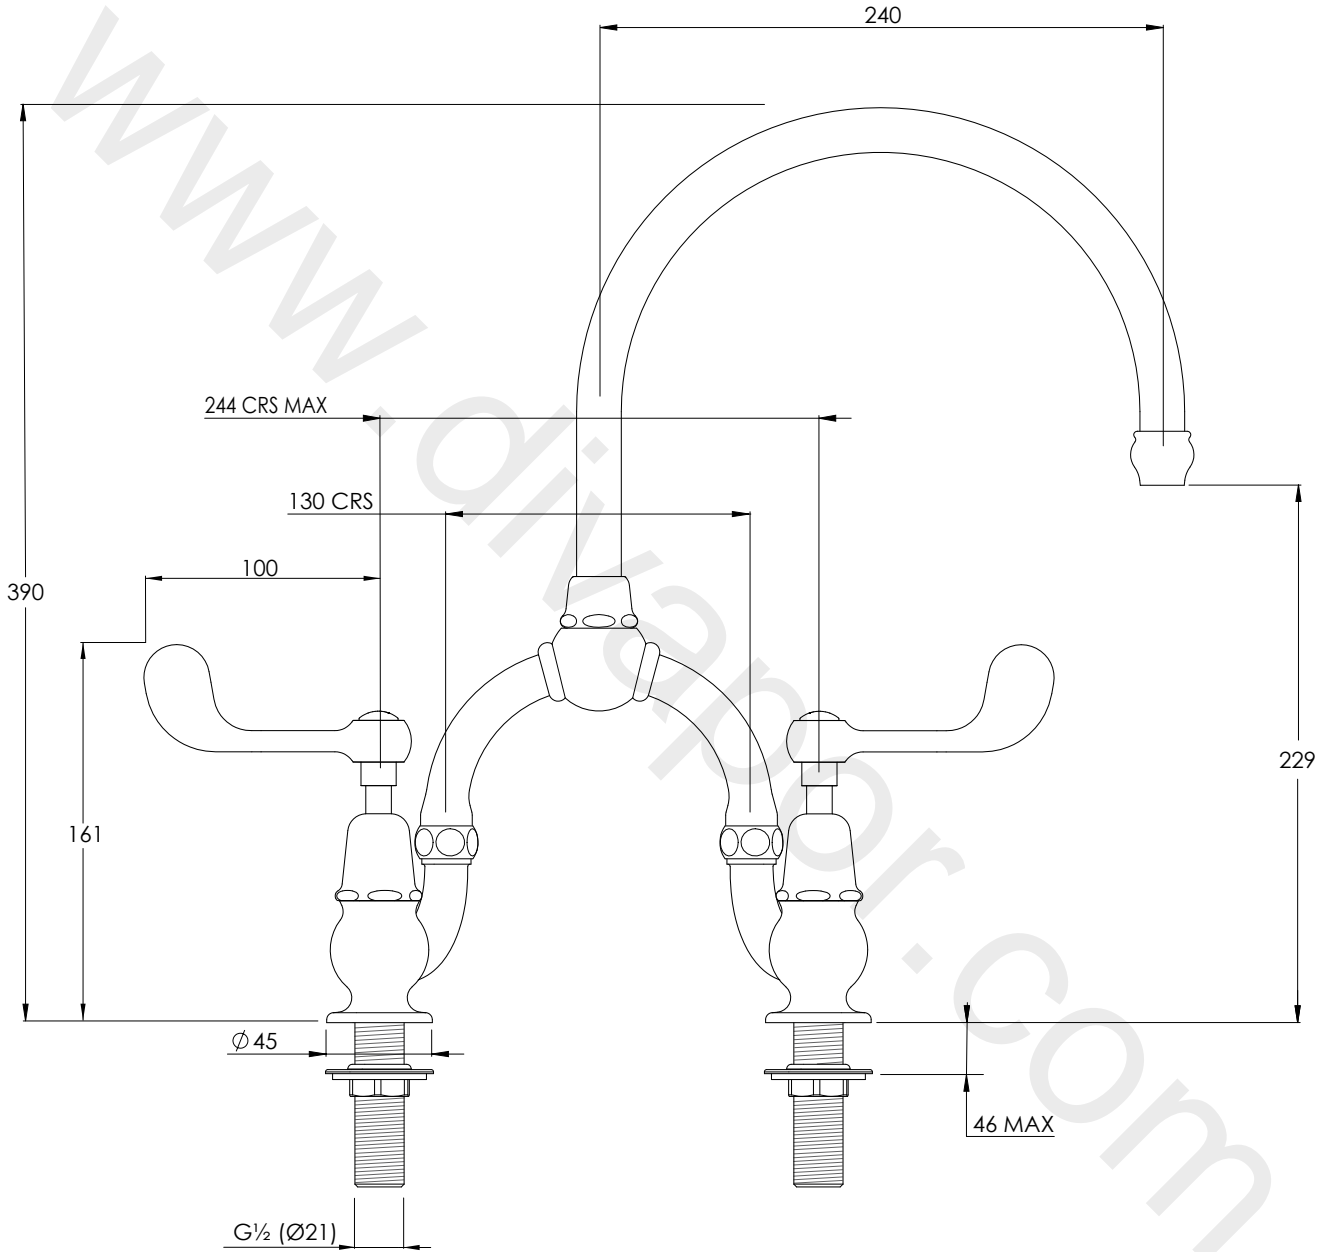

LEFROY BROOKS

IBROC HOUSE ESSEX ROAD
HODDESDON HERTS EN11 0QS UK
T: +44 (0)1992 708 316 F: +44 (0)1992 708 317

FL1530

LA CHAPELLE LEVER KITCHEN BRIDGE MIXER

DIMENSIONAL DATA SHEET

DATE: 03/06/2019

REVISION: B

COPYRIGHT © LBIP LTD. ALL RIGHTS RESERVED

DIMENSIONS IN MILLIMETRES

WHILST EVERY EFFORT IS MADE TO ENSURE THE ACCURACY OF THESE DATA SHEETS THEY ARE SUBJECT TO CHANGE WITHOUT NOTICE AS PART OF THE COMPANY'S PRODUCT DEVELOPMENT PROCESS