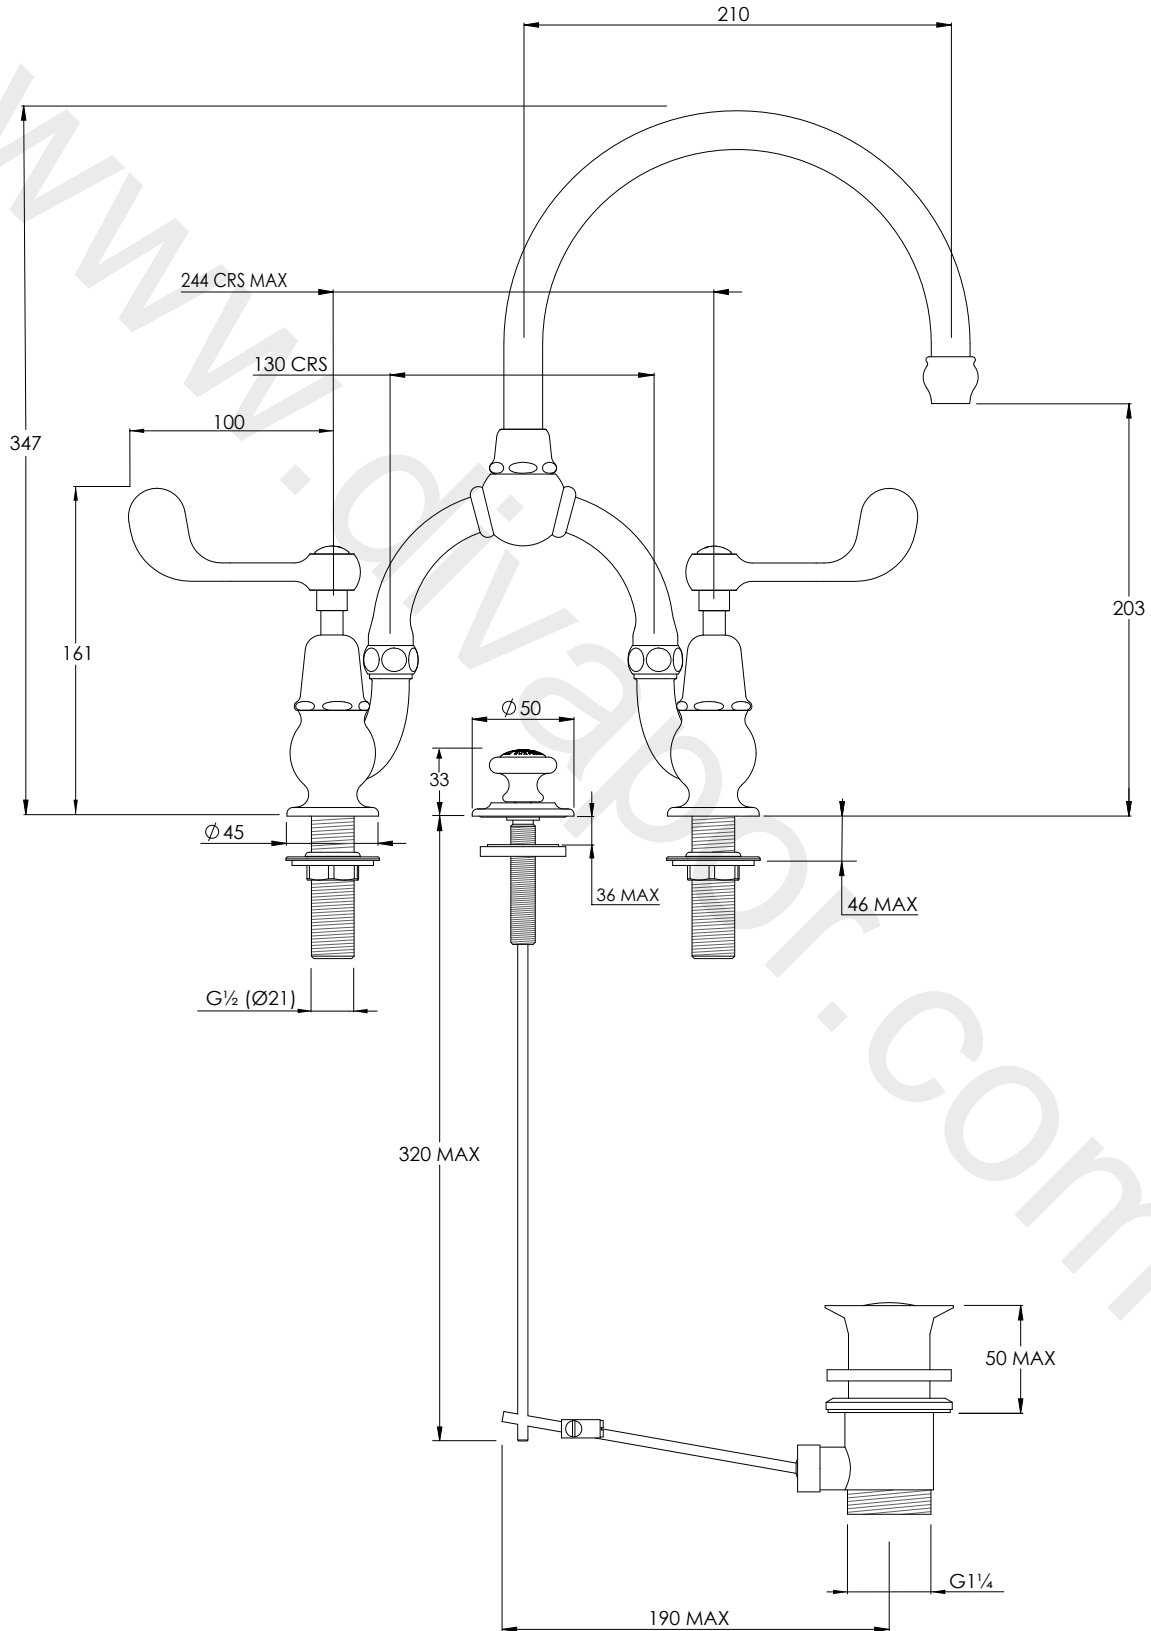

LEFROY BROOKS

IBROC HOUSE ESSEX ROAD
HODDESDON HERTS EN11 0QS UK
T: +44 (0)1992 708 316 F: +44 (0)1992 708 317

FL9000

LA CHAPELLE LEVER BASIN BRIDGE MIXER WITH
POP-UP WASTE

DIMENSIONAL DATA SHEET

DATE: 08/05/2019

REVISION: B

DIMENSIONS IN MILLIMETRES

WHILST EVERY EFFORT IS MADE TO ENSURE THE ACCURACY OF THESE DATA SHEETS THEY ARE SUBJECT TO CHANGE WITHOUT NOTICE AS PART OF THE COMPANY'S PRODUCT DEVELOPMENT PROCESS