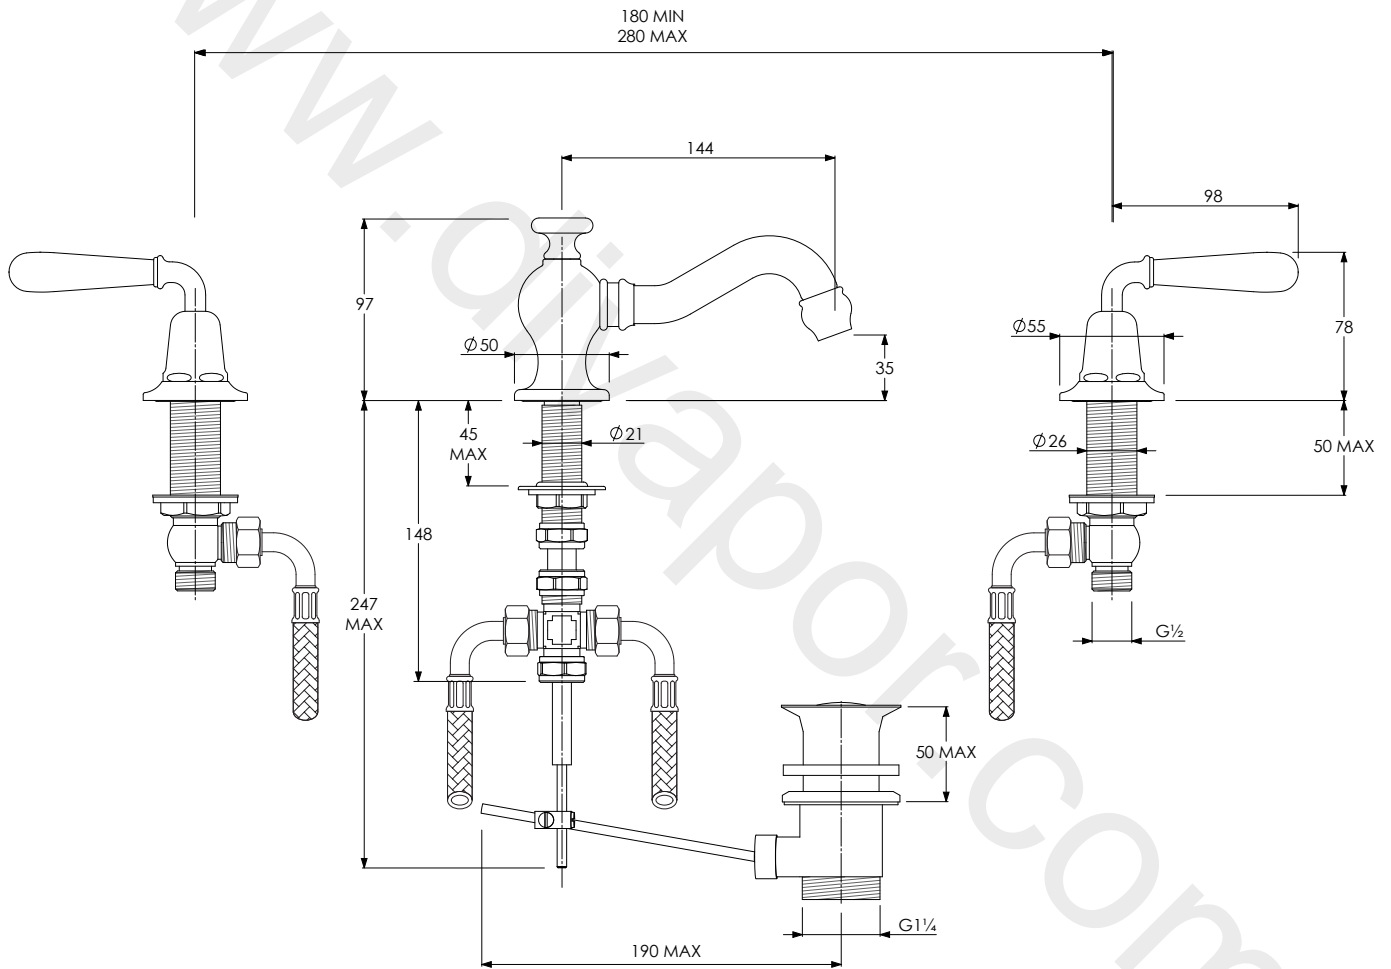

# FM1204

LA CHAPELLE THREE-HOLE BASIN MIXER WITH  
POP-UP WASTE WITH METAL TORPILLE LEVERS

DIMENSIONAL DATA SHEET

DATE: 13/01/2021

REVISION: A

COPYRIGHT © LBIP LTD. ALL RIGHTS RESERVED

DIMENSIONS IN MILLIMETRES