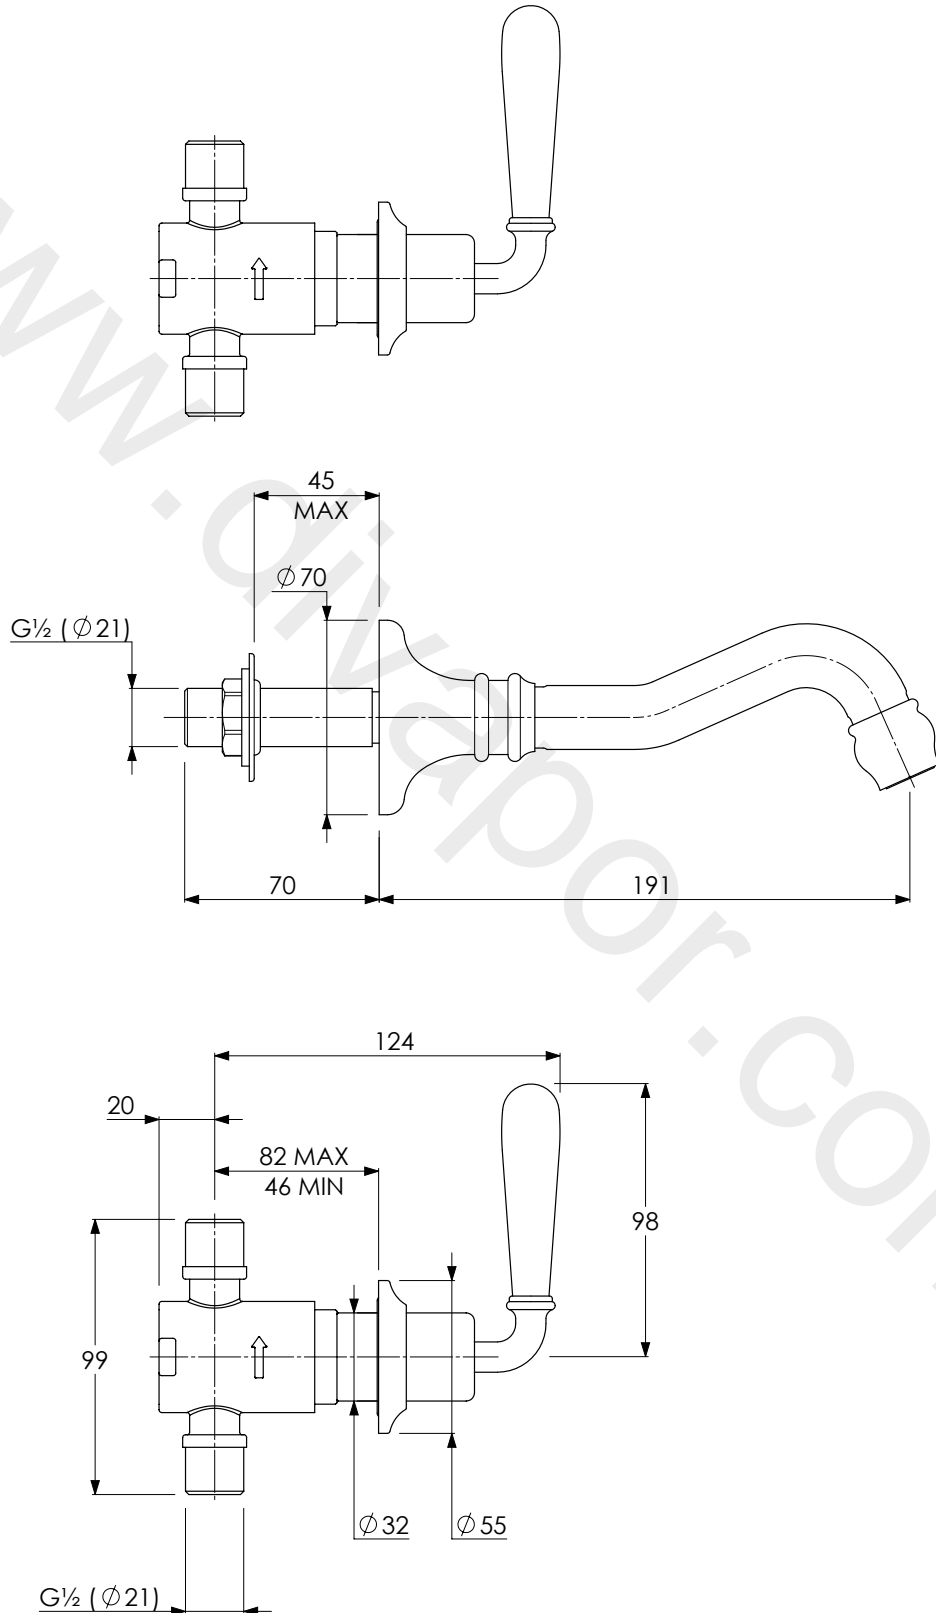

LEFROY BROOKS

IBROC HOUSE ESSEX ROAD
HODDESDON HERTS EN11 0QS UK
T: +44 (0)1992 708 316 F: +44 (0)1992 708 317

FM1208

LA CHAPELLE WALL MOUNTED BASIN MIXER
WITH METAL TORPILLE LEVERS

DIMENSIONAL DATA SHEET

DATE: 29/01/2019

REVISION: A

DIMENSIONS IN MILLIMETRES

WHILST EVERY EFFORT IS MADE TO ENSURE THE ACCURACY OF THESE DATA SHEETS THEY ARE SUBJECT TO CHANGE WITHOUT NOTICE AS PART OF THE COMPANY'S PRODUCT DEVELOPMENT PROCESS