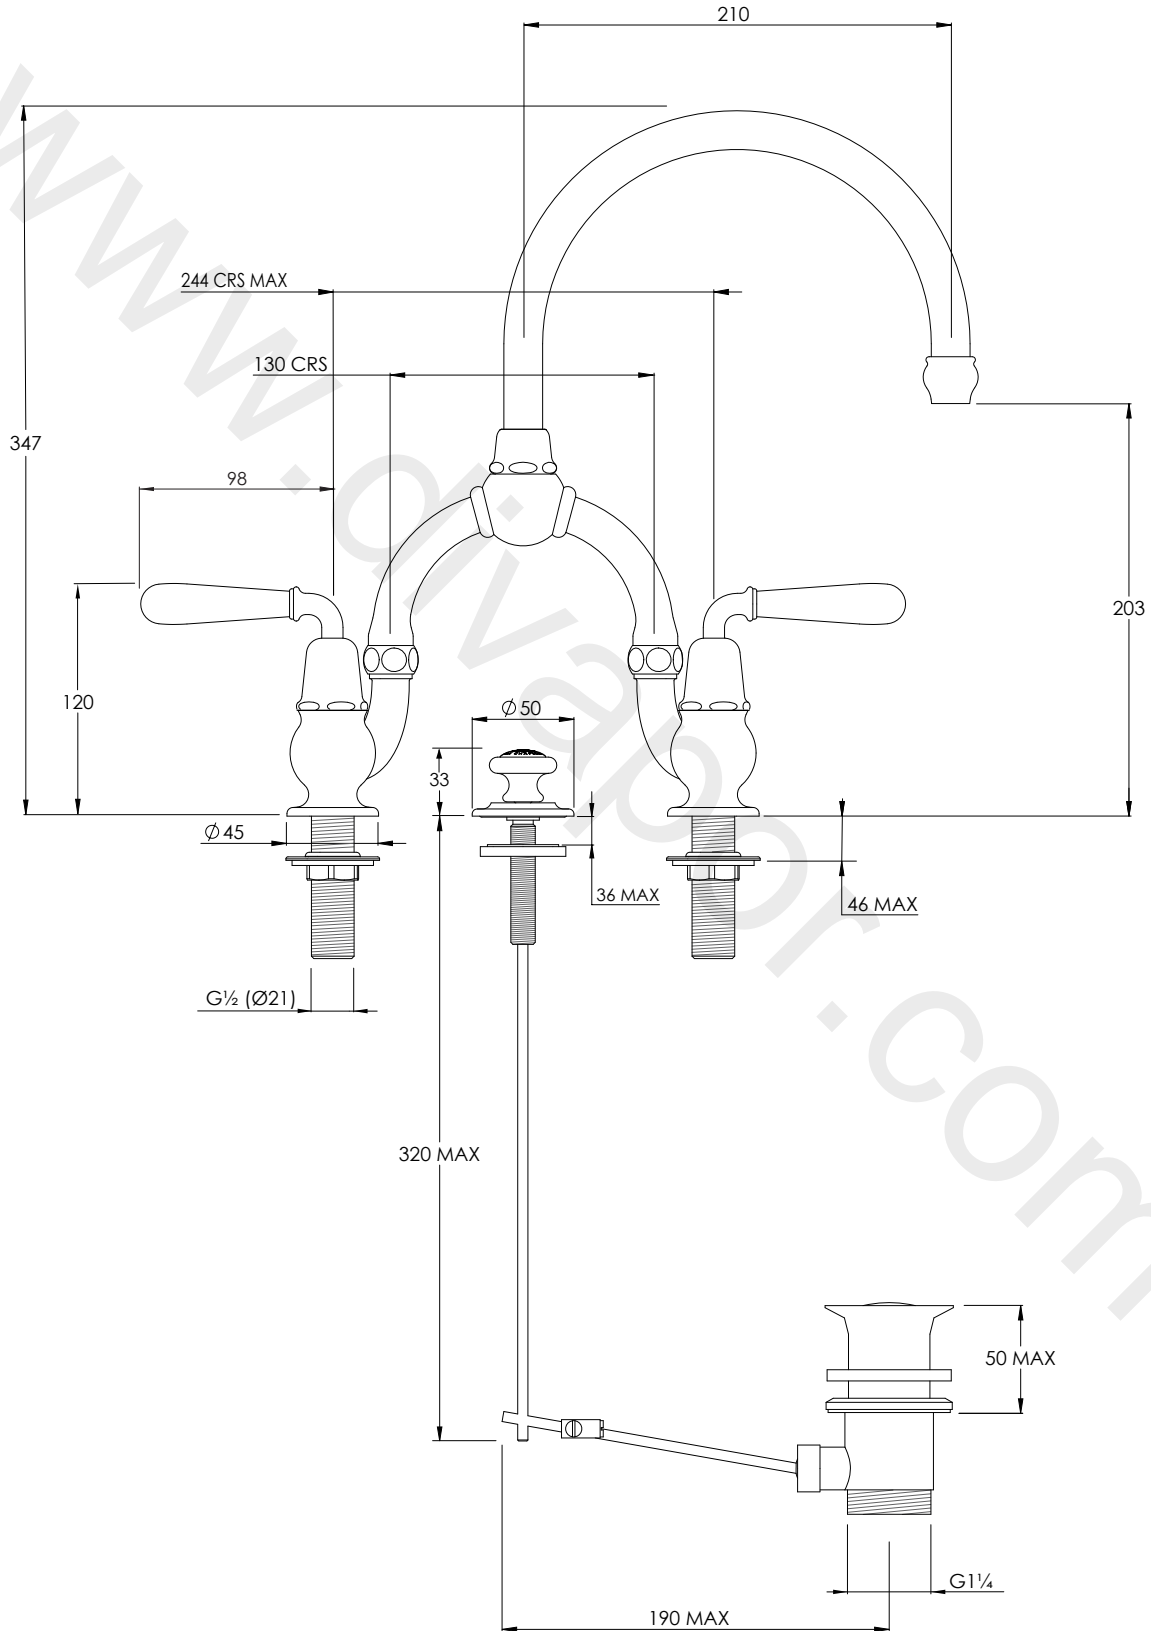

# FM9000

LA CHAPELLE BASIN BRIDGE MIXER WITH  
METAL TORPILLE LEVERS AND POP-UP WASTE

## DIMENSIONAL DATA SHEET

DATE: 08/05/2019

REVISION: B

COPYRIGHT © LBIP LTD. ALL RIGHTS RESERVED

DIMENSIONS IN MILLIMETRES

WHILST EVERY EFFORT IS MADE TO ENSURE THE ACCURACY OF THESE DATA SHEETS THEY ARE SUBJECT TO CHANGE WITHOUT NOTICE AS PART OF THE COMPANY'S PRODUCT DEVELOPMENT PROCESS