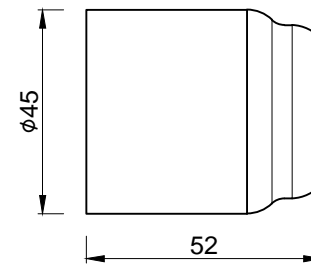

Exposed Part Kit of Single Lever Basin Mixer Wall Mounted Consisting of Operating Lever, Cartridge Sleeve, Wall Flange, Nipple & Spout (Compatible with ALD-233N & ALD-235N)

CAT.NO. FON-40233NK

WALL FLANGE

HANDLE

SPOUT NIPPLE

SPOUT

SLEEVE

SPOUT SPACER