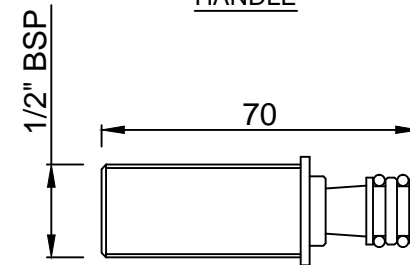

Exposed Part Kit of Single Lever Basin Mixer Wall Mounted Consisting of Operating Lever, Cartridge Sleeve, Wall Flange, Nipple & Spout (Compatible with ALD-233N & ALD-235N)

CAT.NO. FON-40233NK

WALL FLANGE

HANDLE

SPOUT NIPPLE

SPOUT

SLEEVE

SPOUT SPACER