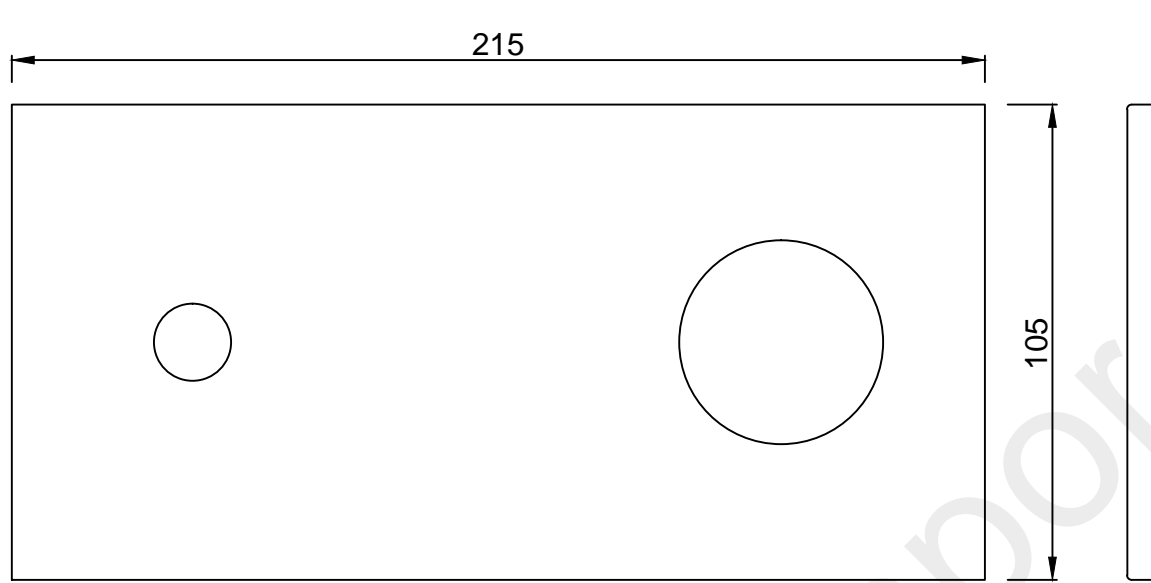

Exposed Part Kit of Single Lever Basin Mixer Wall Mounted Consisting of Operating Lever, Cartridge Sleeve, Wall Flange, Nipple & Spout (Compatible with ALD-233N & ALD-235N)

CAT.NO. FON-40233NK

WALL FLANGE

HANDLE

SPOUT NIPPLE

SPOUT

SLEEVE

SPOUT SPACER