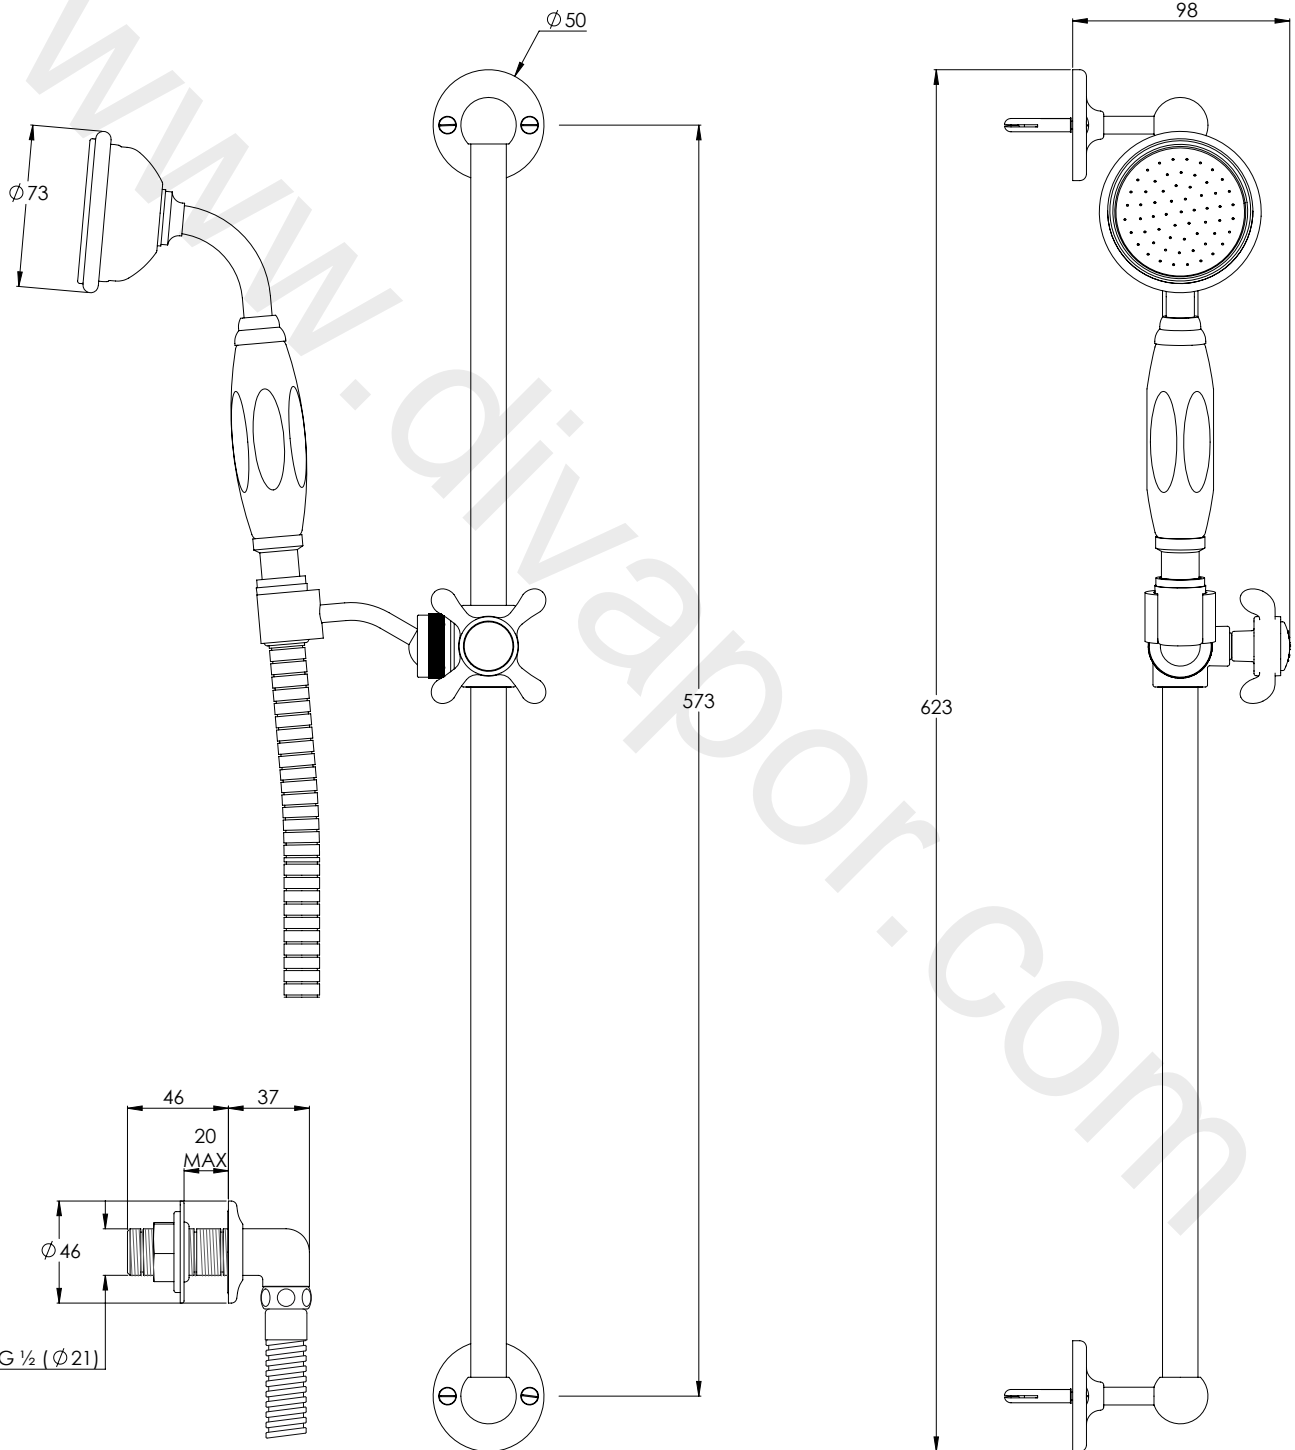

LEFROY BROOKS

IBROC HOUSE ESSEX ROAD
HODDESDON HERTS EN11 0QS UK
T: +44 (0)1992 708 316 F: +44 (0)1992 708 317

FR1727

LA CHAPELLE WALL OUTLET, SLIDING RAIL, HAND-
SPRAY AND SHOWER KIT

DIMENSIONAL DATA SHEET

DATE: 21/08/2020

REVISION: A

COPYRIGHT © LBIP LTD. ALL RIGHTS RESERVED

DIMENSIONS IN MILLIMETRES

WHILST EVERY EFFORT IS MADE TO ENSURE THE ACCURACY OF THESE DATA SHEETS THEY ARE SUBJECT TO CHANGE WITHOUT NOTICE AS PART OF THE COMPANY'S PRODUCT DEVELOPMENT PROCESS